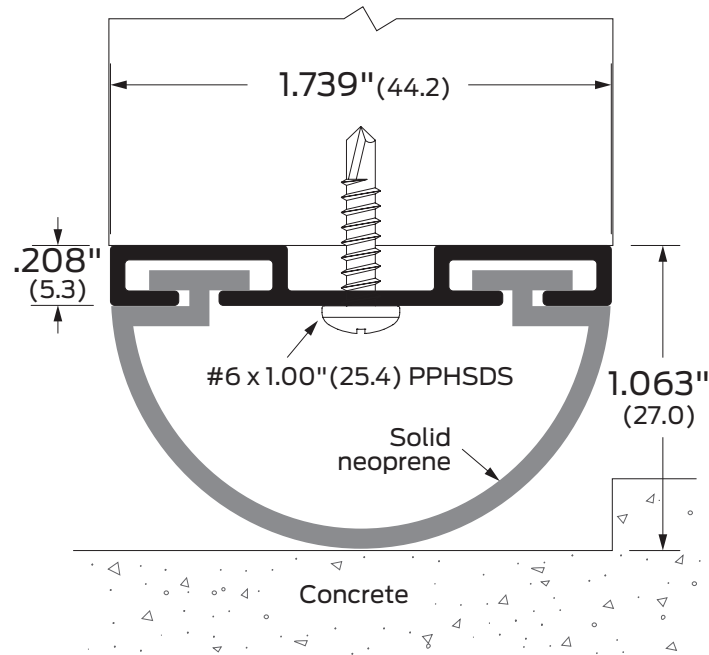

2720 Tobey Drive, Indianapolis, IN 46219  
 Tel 1-877-671-7011 ■ Fax 800-851-0000  
 Zero.Customer.Support@allegion.com  
 www.zerointernational.com

Part No:

72

Part description:

Door shoe

Notes:

Provided by:

Customer name:

Job no:

Date:

Image may not be shown to scale

Notes:

For overhead doors. Supplied unassembled for ease of installation.

ANSI/BHMA:

72A

R3B414

Finishes:

A

Aluminum mill finish

Options:

SEC

Security screws