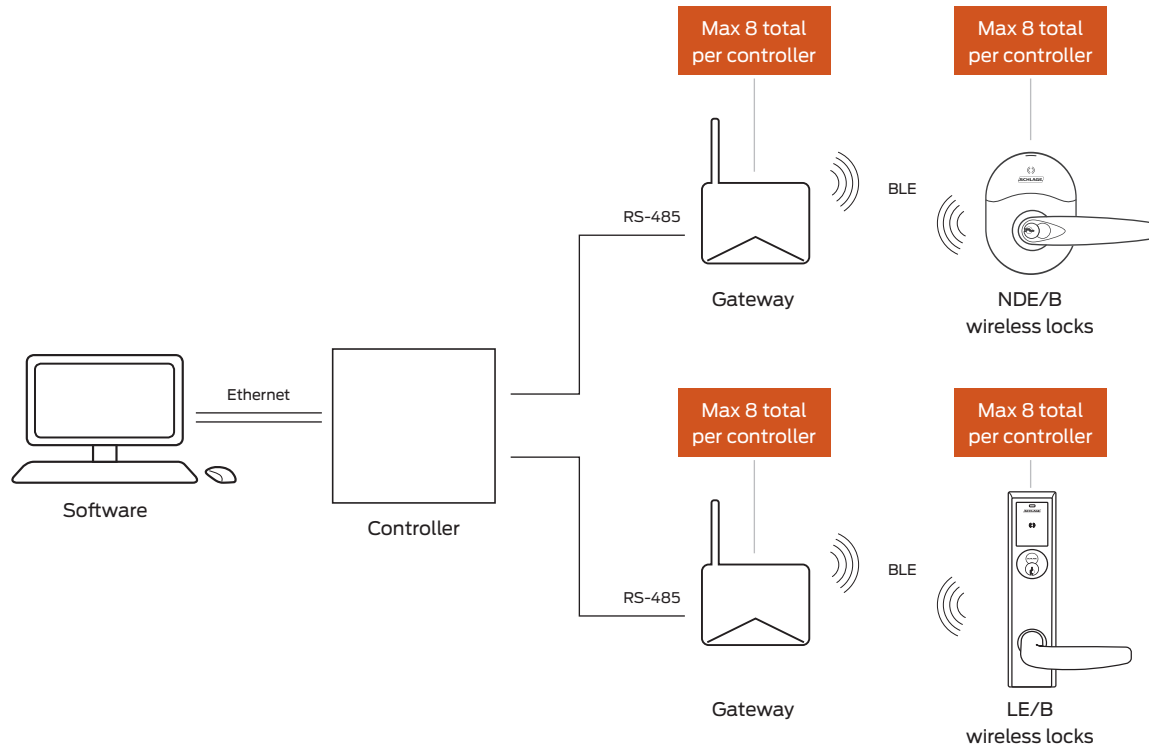

Gateway (RS-485) integration for NDE/B and LE/B wireless locks

Gateway communication range up to 30' in typical building environments; a detailed site survey is recommended.