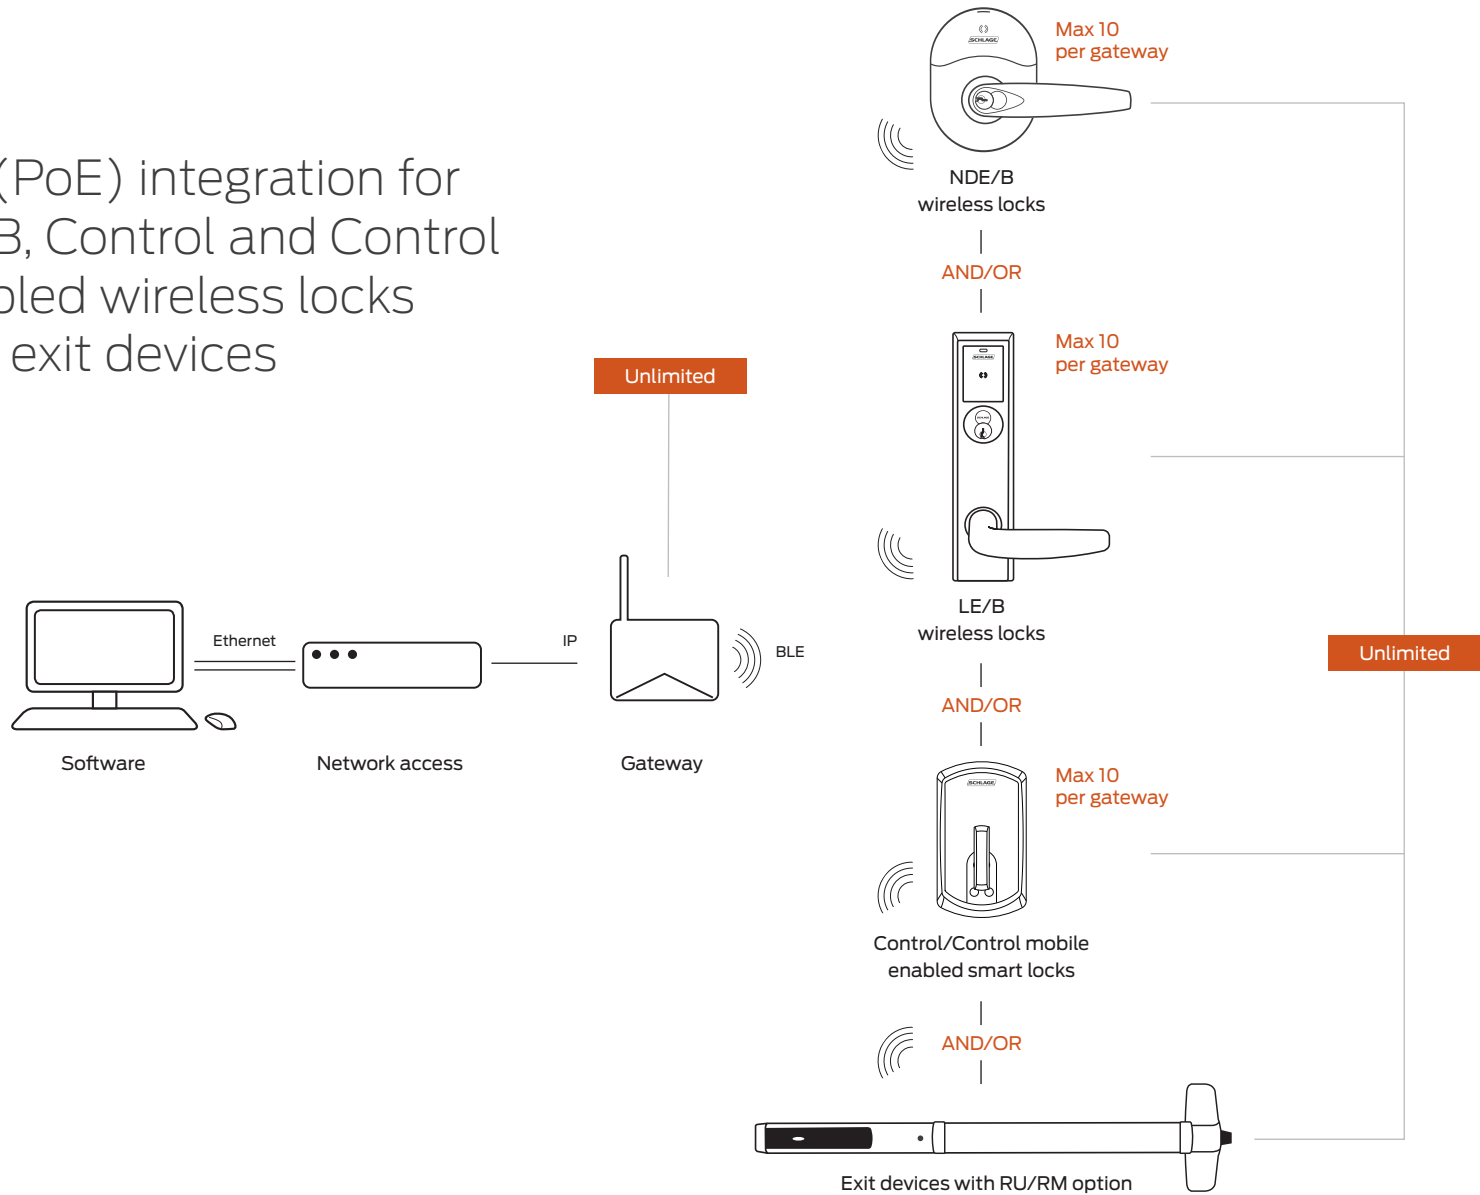

Gateway IP(PoE) integration for NDE/B, LE/B, Control and Control mobile enabled wireless locks and RU/RM exit devices

Gateway communication range up to 30' in typical building environments; a detailed site survey is recommended.