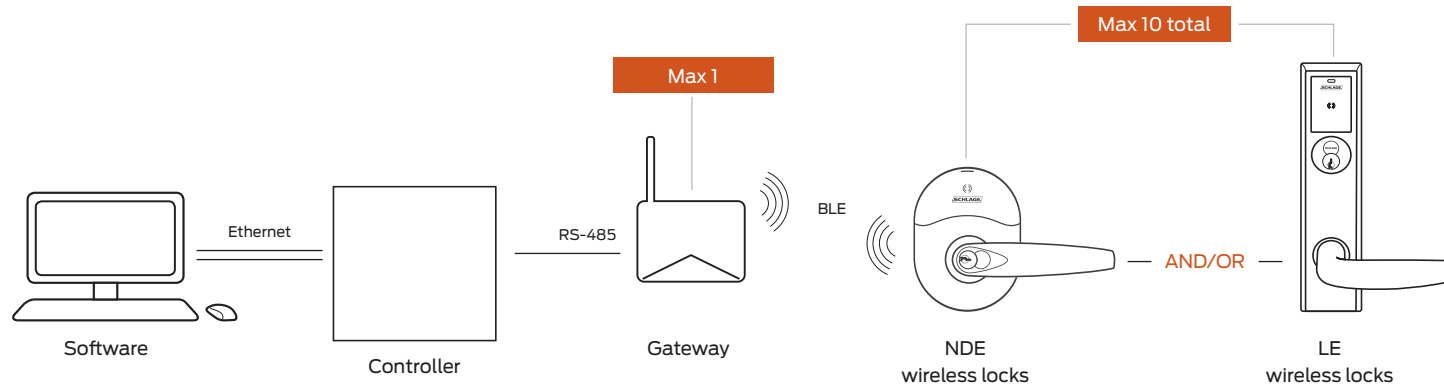

# Gateway (RS-485) integration for NDE and LE wireless locks

Gateway communication range up to 30' in typical building environments; a detailed site survey is recommended.