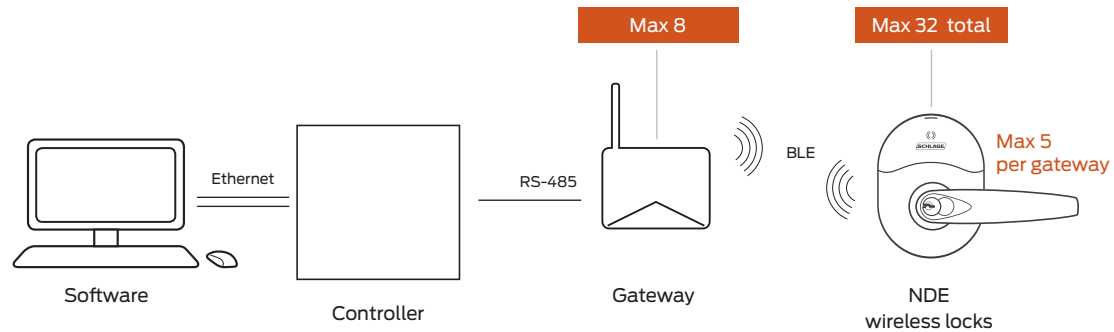

Gateway (RS-485) integration for NDE wireless locks

Although not specifically addressed on this document, AD Series locks are also supported. See separate AD Series integration for details.

Gateway communication range up to 30' in typical building environments; a detailed site survey is recommended.