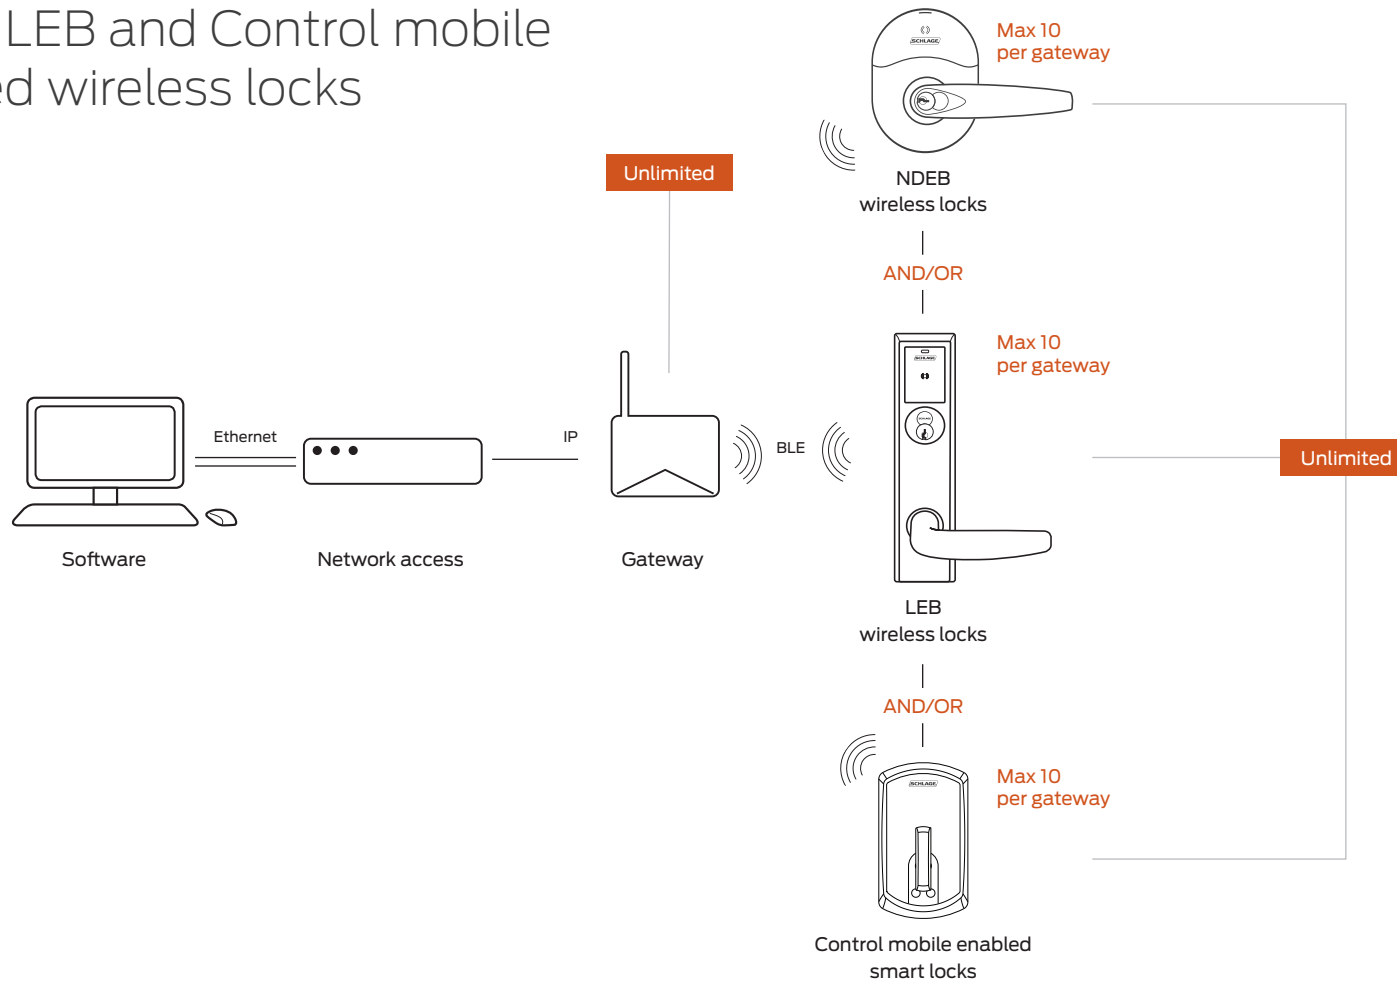

Gateway IP(PoE) integration for NDEB, LEB and Control mobile enabled wireless locks

Gateway communication range up to 30' in typical building environments; a detailed site survey is recommended.