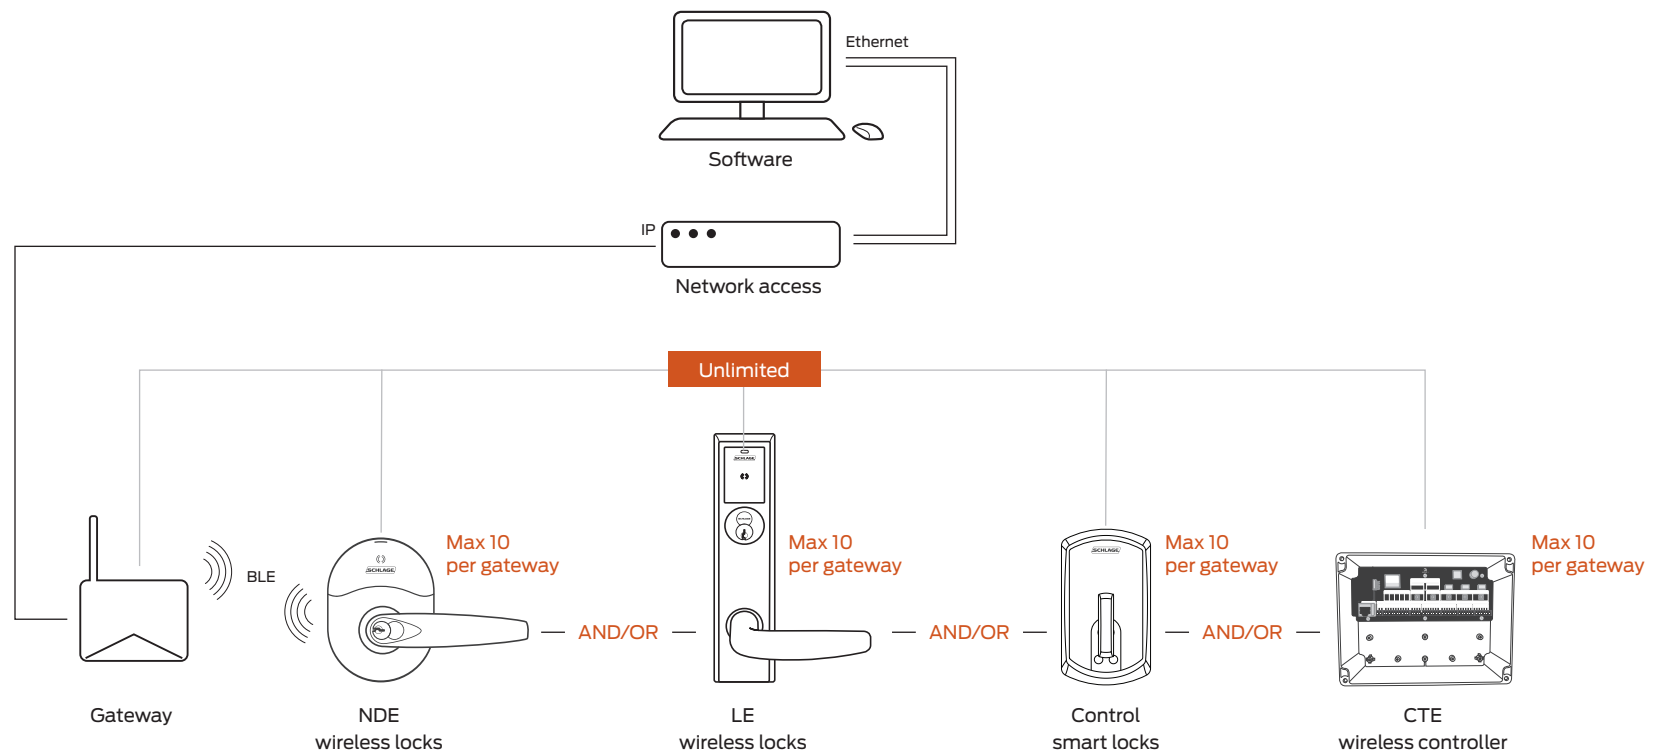

# Gateway IP(PoE) integration for NDE, LE and Control wireless locks

Gateway communication range up to 30' in typical building environments; a detailed site survey is recommended.