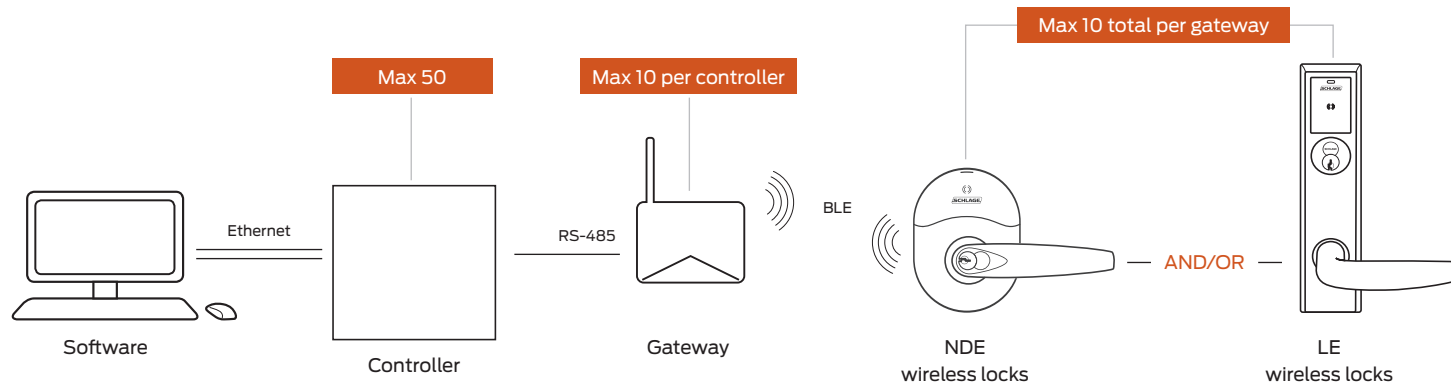

Gateway (RS-485) integration for NDE and LE wireless locks

Although not specifically addressed on this document, AD Series locks are also supported. See separate AD Series integration for details.

Gateway communication range up to 30' in typical building environments; a detailed site survey is recommended.