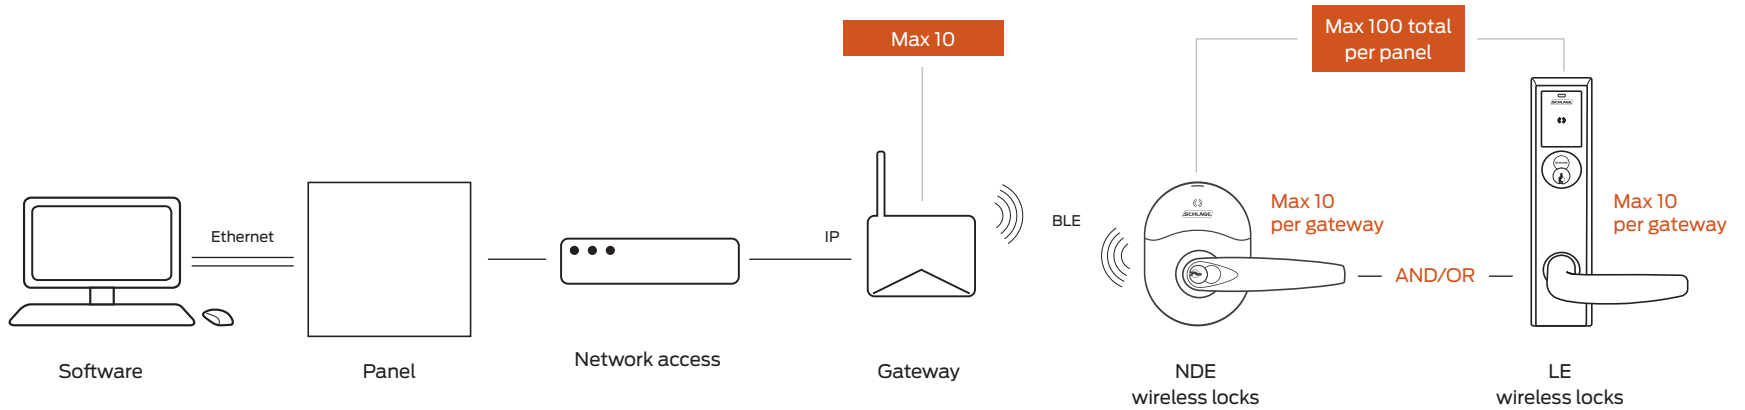

Gateway IP(PoE) integration for NDE and LE wireless locks

Gateway communication range up to 30' in typical building environments; a detailed site survey is recommended.