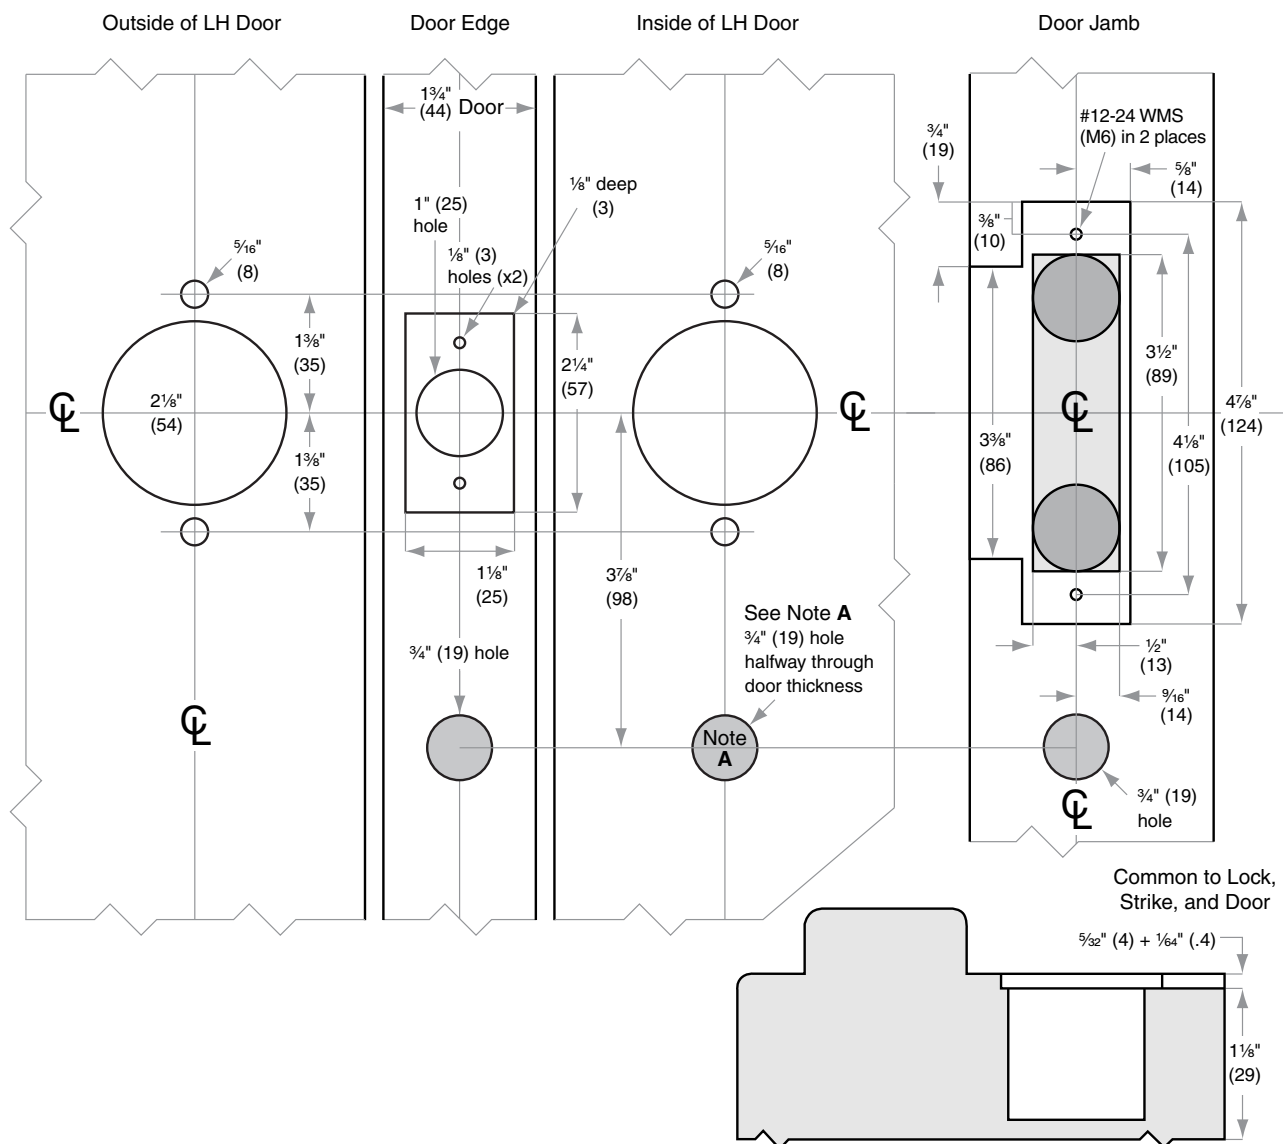

## Model NDEB

Door Type: Wood or composite, flat  
 Trim: Sectional  
 Backset: 2¾" (70 mm)

**Note A:**  
 Drill only halfway through door thickness. Do NOT drill through outside face of door.

### Left Hand (LH) Door Shown

Dimensions shown in parentheses ( ) are in millimeters.

© 2020 Allegion  
 NDEB1 Rev.06/20  
 us.allegion.com

**DRAWING IS NOT TO SCALE!**  
**Customer service: 877-671-7011**  
**We can help you find the correct guide for your product and application!**

Door preparation template