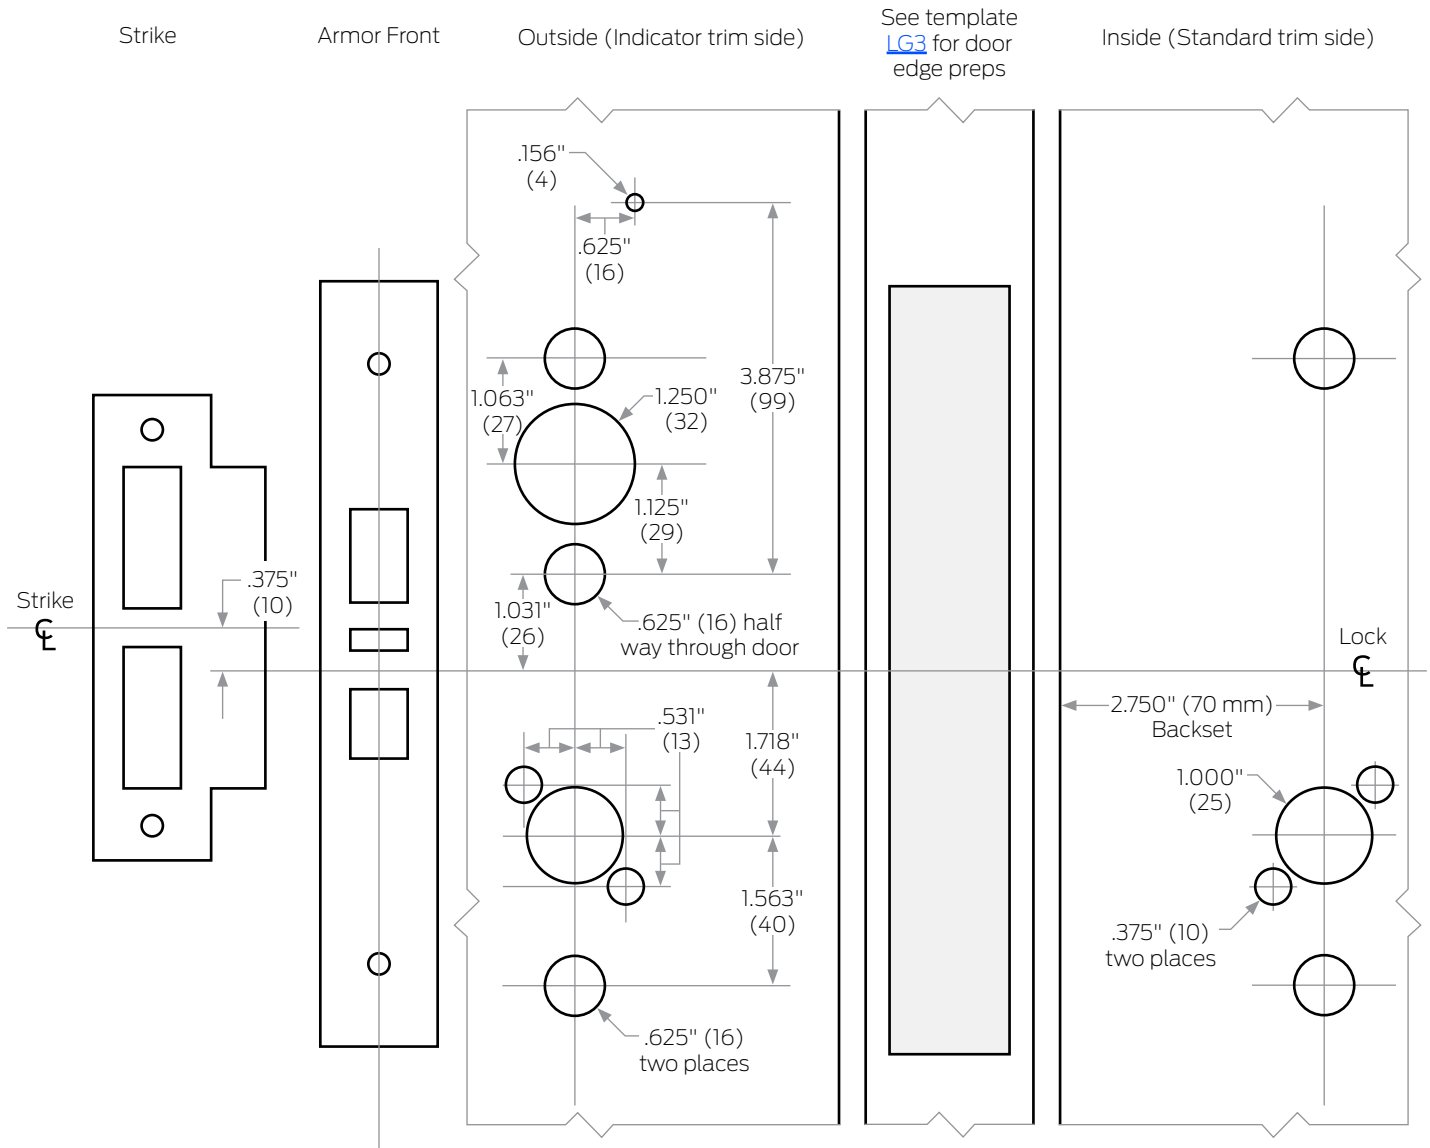

ALLEGION™

L9000-Series Gen 2 Indicator

Functions: L/LV9070, L/LV9076, L9465

Indicator Side	Trim
Outside	Sectional
Inside	Escutcheon
Dual	

Left Hand (LH) Door Shown

Refer to Template [LG1](#) for case and strike dimensions and if applicable information to prepare the door for wire routing. Armor front deadbolt, auxiliary latch and latchbolt holes shown for dimensional purposes only. Use door edge measurements for door preparation.

Dimensions shown in parentheses () are in millimeters.

Drawing not to scale.

Door preparation template

LG214