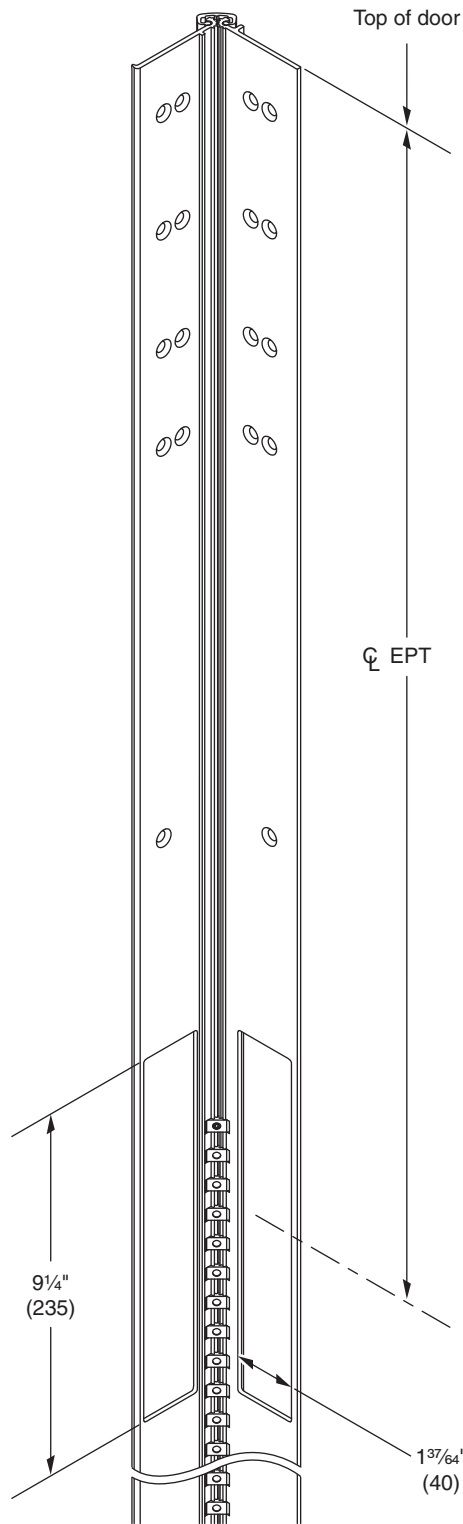

112XY

026XY (shown)
114XY

CL = Center line

83" Hinge	CL EPT = 30" (762)
85" Hinge	CL EPT = 32" (813)
95" Hinge	CL EPT = 42" (1067)
119" Hinge	CL EPT = 66" (1676)

Note: Refer to Von Duprin EPT template 40250 for specific EPT cut-out dimensions

IVES

EPT location for
112XY/026XY/114XY EPT
Concealed Continuous Hinge Template

ALLEGION

© 2015 Allegion
Rev. 10/15_b

Note: Dimensions in [] are millimeters

Template Number 829707_b

**027XY
224XY (shown)**

83" Hinge	☺	EPT = 30" (762)
85" Hinge	☺	EPT = 32" (813)
95" Hinge	☺	EPT = 42" (1067)
119" Hinge	☺	EPT = 66" (1676)

Note: Refer to Von Duprin EPT template 40250 for specific EPT cut-out dimensions

IVES EPT location for 027XY/224XY EPT Concealed Continuous Hinge Template	 ALLEGION	© 2015 Allegion Rev. 10/15_b
	Template Number 829707_b	
Note: Dimensions in [] are millimeters		