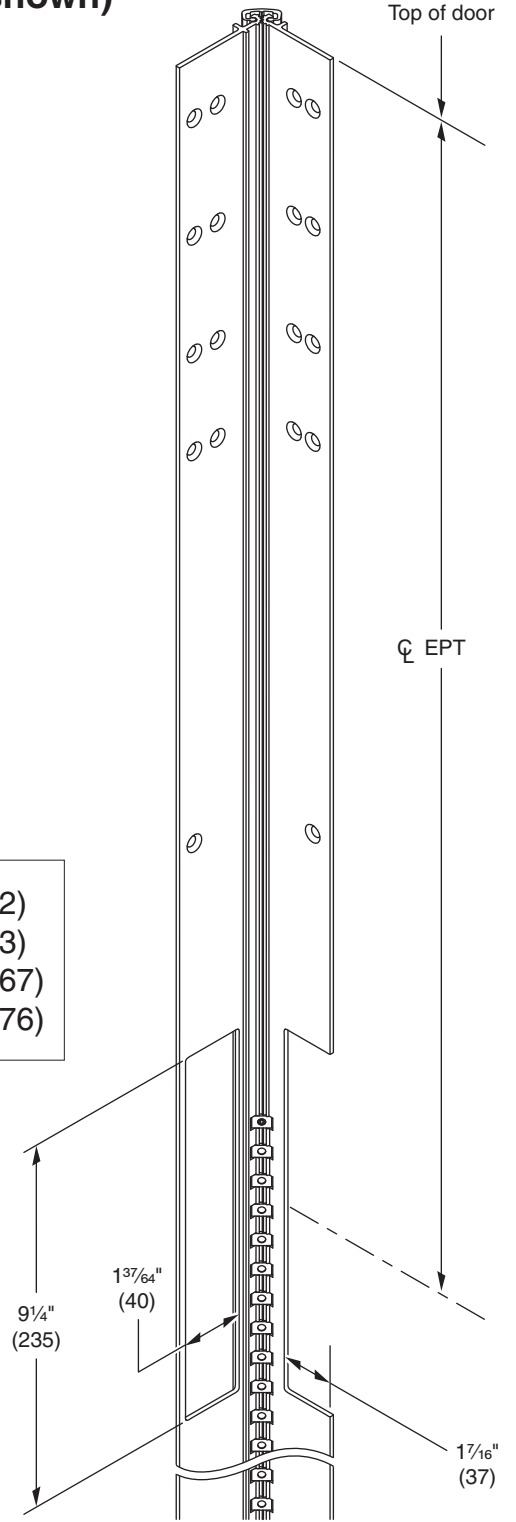

112XY

026XY (shown)
114XY

CL = Center line

83" Hinge	CL EPT = 30" (762)
85" Hinge	CL EPT = 32" (813)
95" Hinge	CL EPT = 42" (1067)
119" Hinge	CL EPT = 66" (1676)

Note: Refer to Von Duprin EPT template 40250 for specific EPT cut-out dimensions

IVES

EPT location for
112XY/026XY/114XY EPT
Concealed Continuous Hinge Template

ALLEGION

© 2015 Allegion
Rev. 10/15_b

Note: Dimensions in [] are millimeters

Template Number 829707_b

**027XY
224XY (shown)**

83" Hinge	☺	EPT = 30" (762)
85" Hinge	☺	EPT = 32" (813)
95" Hinge	☺	EPT = 42" (1067)
119" Hinge	☺	EPT = 66" (1676)

Note: Refer to Von Duprin EPT template 40250 for specific EPT cut-out dimensions

IVES EPT location for 027XY/224XY EPT Concealed Continuous Hinge Template	 ALLEGION	© 2015 Allegion Rev. 10/15_b
	Template Number 829707_b	
Note: Dimensions in [] are millimeters		