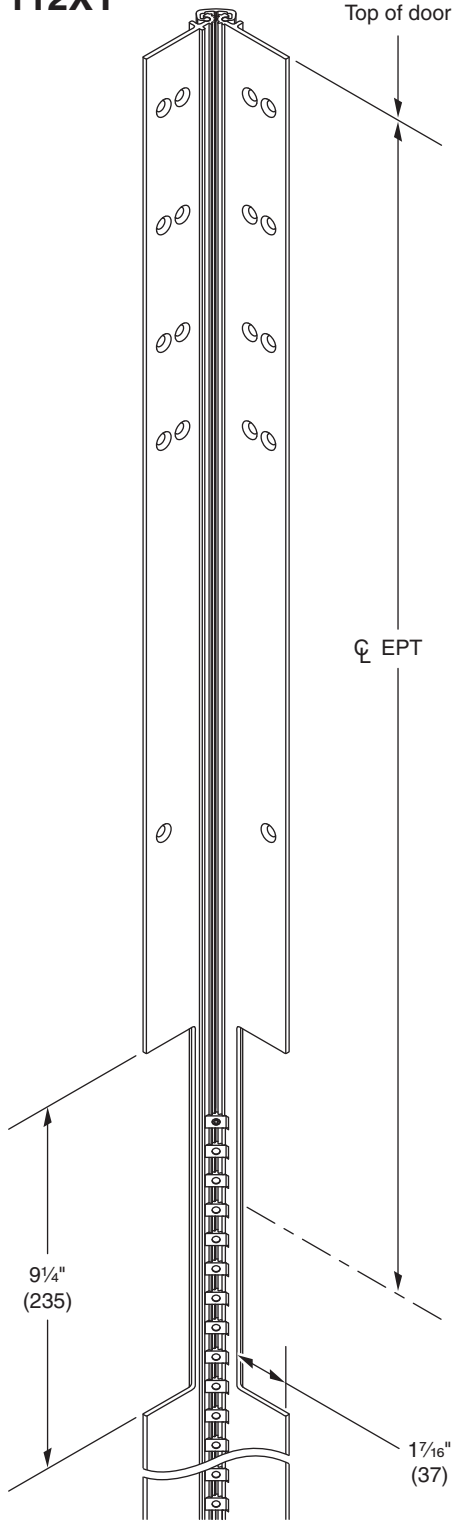

112XY

026XY (shown)
114XY

CL = Center line

83" Hinge	CL EPT = 30" (762)
85" Hinge	CL EPT = 32" (813)
95" Hinge	CL EPT = 42" (1067)
119" Hinge	CL EPT = 66" (1676)

Note: Refer to Von Duprin EPT template 40250 for specific EPT cut-out dimensions

IVES

EPT location for
112XY/026XY/114XY EPT
Concealed Continuous Hinge Template

ALLEGION

© 2015 Allegion
Rev. 10/15_b

Note: Dimensions in [] are millimeters

Template Number 829707_b

**027XY
224XY (shown)**

83" Hinge	☺	EPT = 30" (762)
85" Hinge	☺	EPT = 32" (813)
95" Hinge	☺	EPT = 42" (1067)
119" Hinge	☺	EPT = 66" (1676)

Note: Refer to Von Duprin EPT template 40250 for specific EPT cut-out dimensions

IVES EPT location for 027XY/224XY EPT Concealed Continuous Hinge Template	 ALLEGION	© 2015 Allegion Rev. 10/15_b
	Template Number 829707_b	
Note: Dimensions in [] are millimeters		