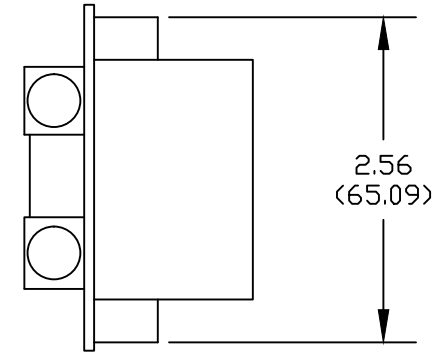

Packed with 8-32 x 1/2" fasteners for hollow metal applications.

**IVES**

**DOUBLE LIP STRIKE PLATE  
DBL 299 AB-8 OFFSET (PAGE 1)**

© 2022 Allegion  
Rev. 07/22-c

NOTE: DIMENSIONS IN ( ) ARE IN MILLIMETERS

TEMPLATE  
NUMBER:

**11-10822**

**IVES**

DOUBLE LIP STRIKE PLATE  
DBL 299 AB-8 OFFSET (PAGE 2)

© 2022 Allegion  
Rev. 07/22-c

NOTE: DIMENSIONS IN ( ) ARE IN MILLIMETERS

TEMPLATE  
NUMBER:

11-10822