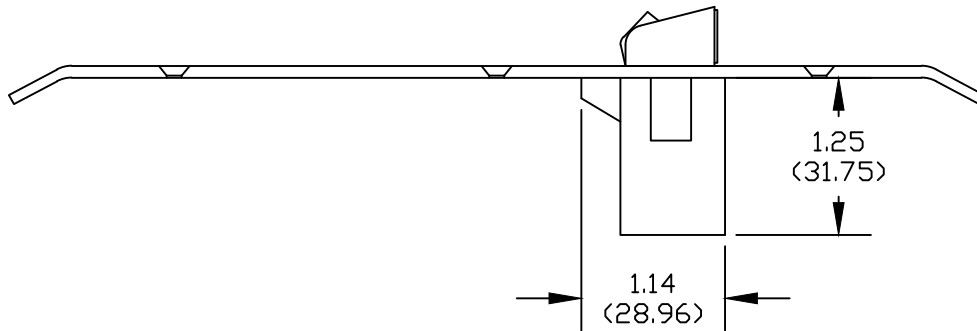

Packed with 8-32 x 1/2" fasteners for hollow metal applications.

**IVES**

**DOUBLE LIP STRIKE PLATE  
DBL 299 AB-8 OFFSET (PAGE 1)**

© 2022 Allegion  
Rev. 07/22-c

NOTE: DIMENSIONS IN ( ) ARE IN MILLIMETERS

TEMPLATE  
NUMBER:

**11-10822**

**IVES**

DOUBLE LIP STRIKE PLATE  
DBL 299 AB-8 OFFSET (PAGE 2)

© 2022 Allegion  
Rev. 07/22-c

NOTE: DIMENSIONS IN ( ) ARE IN MILLIMETERS

TEMPLATE  
NUMBER:

11-10822