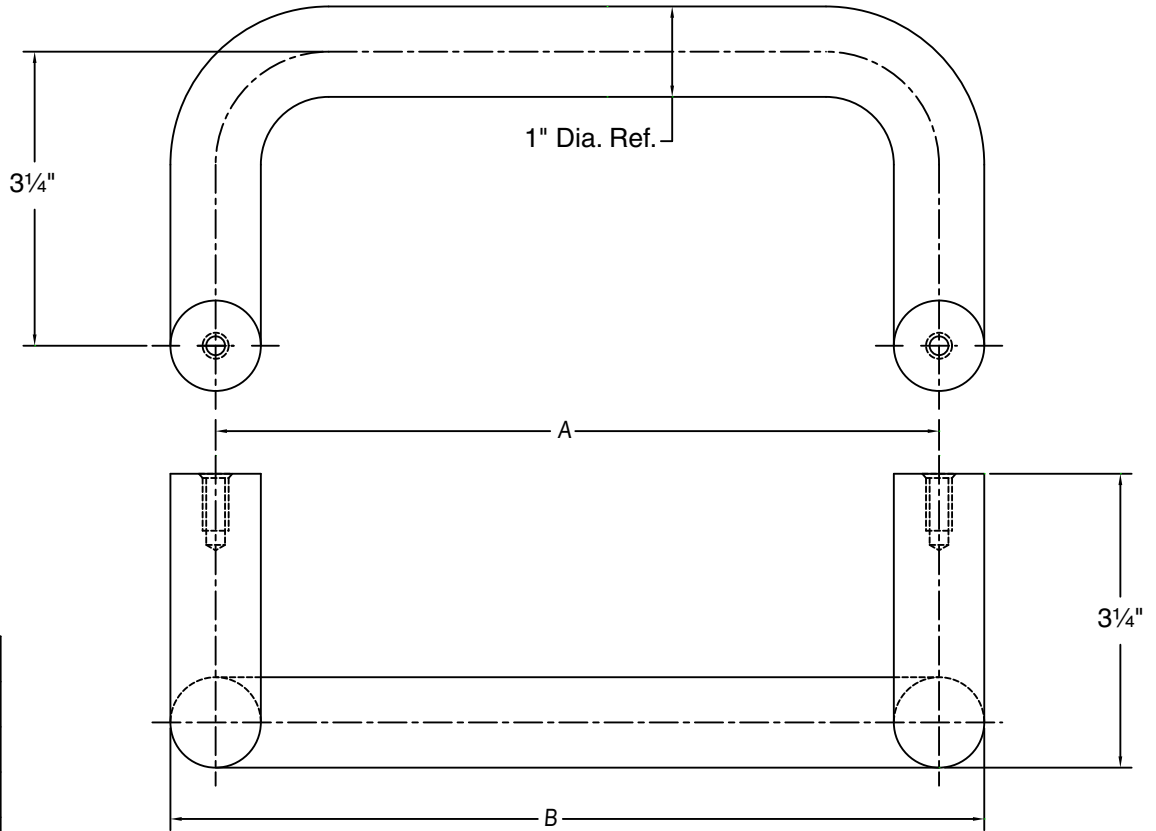

TEMPLATE DRAWING

Part No.	A	B
8190-8	8"	9"
8190-0	10"	11"
8190-2	12"	13"
8190-18	18"	19"

© 2015 Allegion
2444 Rev. 01/15-b

Customer Service

1-877-671-7011

www.allegion.com/us

IVES 8190 OFFSET PULLS
(1" Dia. Round)

TEMPLATE NUMBER: 2444_B