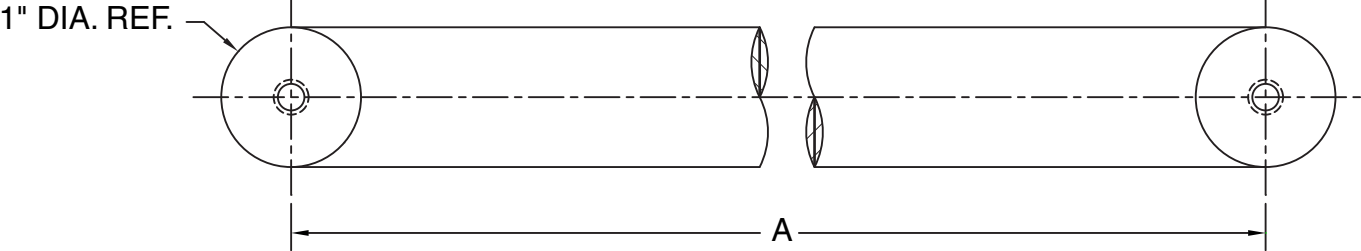

TEMPLATE DRAWING

Part No.	A	B	C	D
8103-8	8"	9"		
8103-0	10"	11"	1-1/2"	2-1/2"
8103-2	12"	13"		
8103EZ-8	8"	9"		
8103EZ-0	10"	11"	2-1/2"	3-1/2"
8103EZ-2	12"	13"		

© 2015 Allegion
2454 Rev. 01/15-b

Customer Service
1-877-671-7011 www.allegion.com/us

IVES 8103/8103EZ PULLS
(1" Dia. Round)

TEMPLATE NUMBER: 2454_B