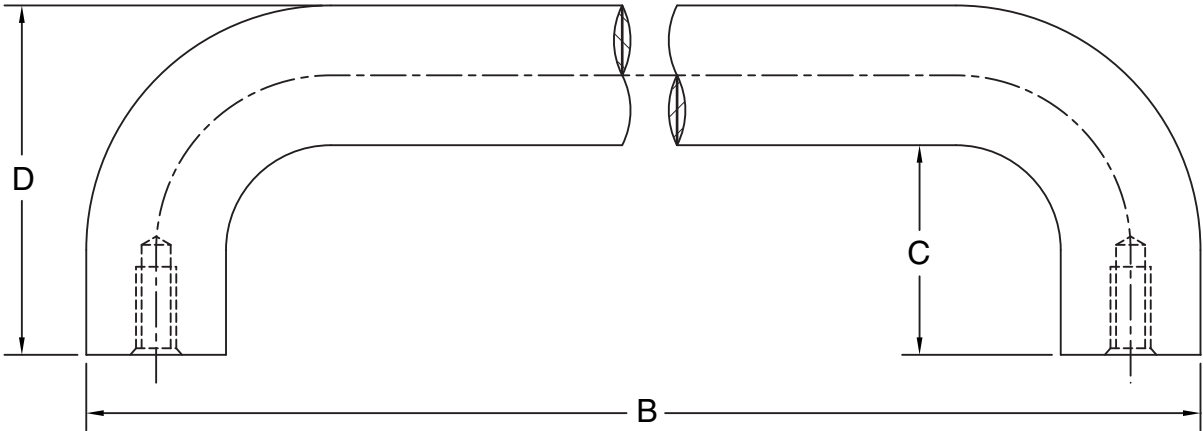

TEMPLATE DRAWING

Part No.	A	B	C	D
8103-8	8"	9"		
8103-0	10"	11"	1-1/2"	2-1/2"
8103-2	12"	13"		
8103EZ-8	8"	9"		
8103EZ-0	10"	11"	2-1/2"	3-1/2"
8103EZ-2	12"	13"		

© 2015 Allegion
2454 Rev. 01/15-b

Customer Service
1-877-671-7011 www.allegion.com/us

IVES 8103/8103EZ PULLS
(1" Dia. Round)

TEMPLATE NUMBER: 2454_B