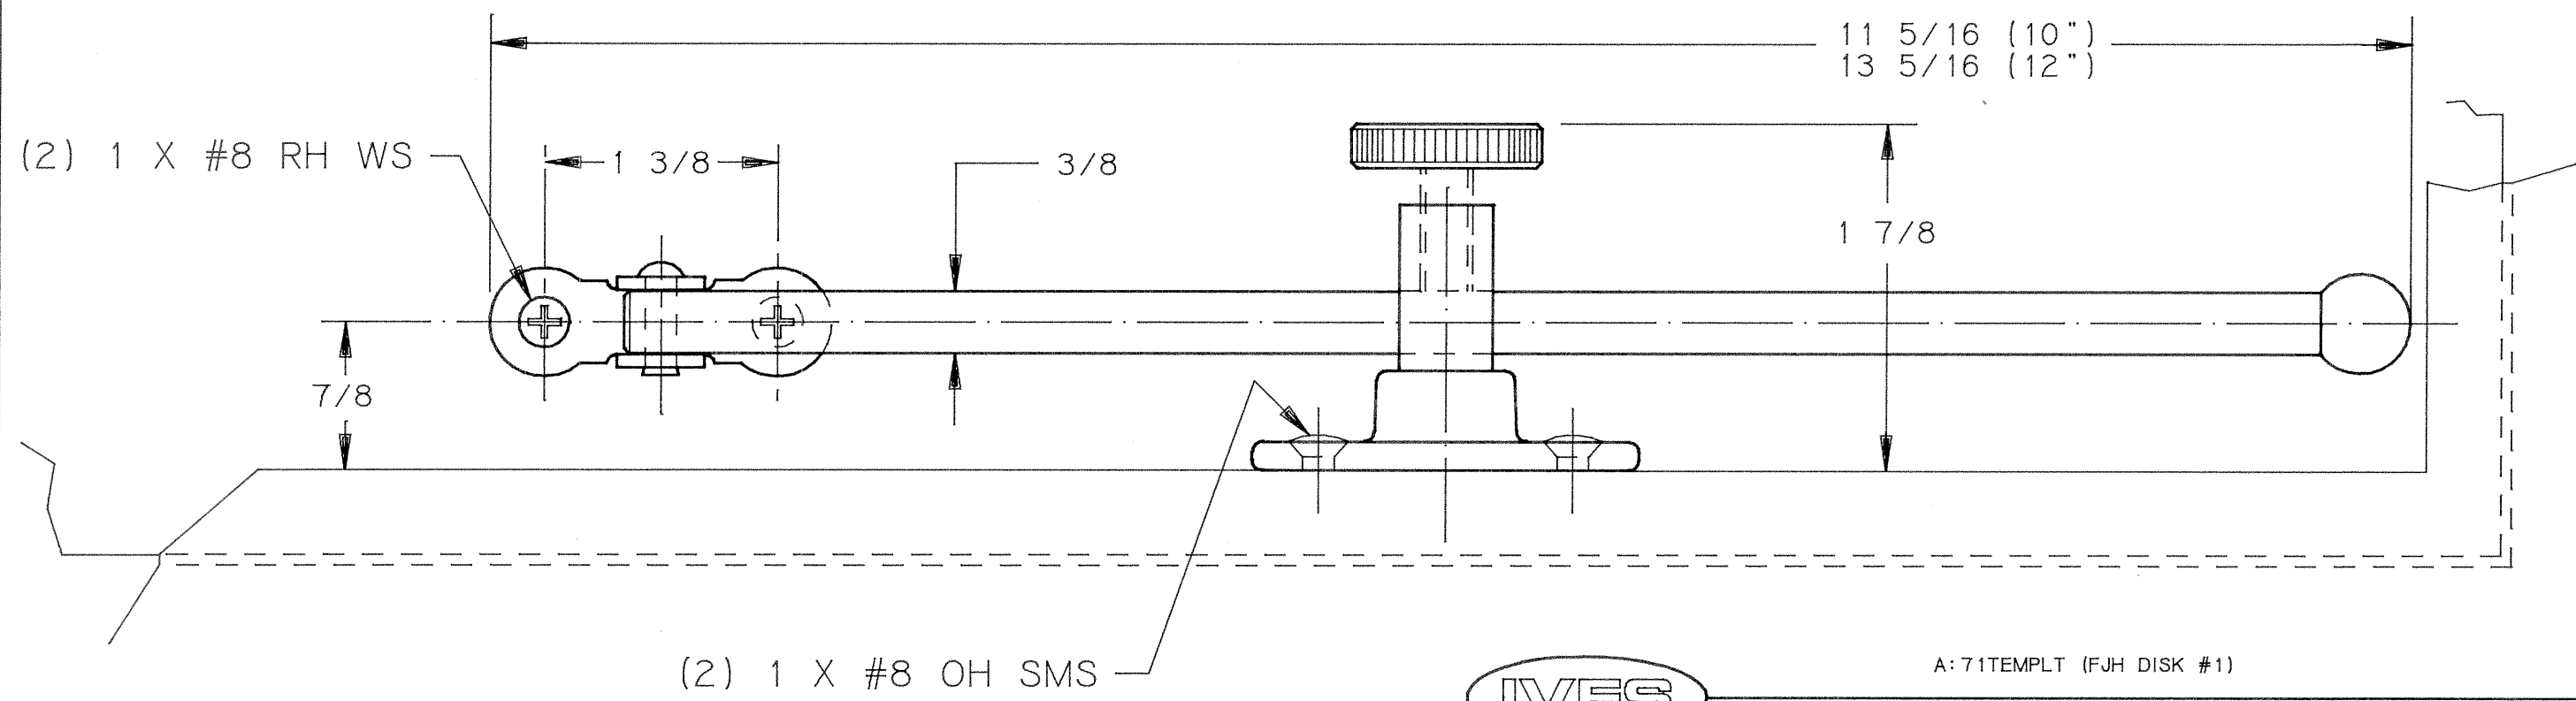

TEMPLATE DRAWING

ADJUSTER SIZE	MAX OPENING
10"	51°
12"	51°

71 CASEMENT WINDOW ADJUSTER

TEMPLATE NO. HB-71-106
 DRAWN BY: FJ HARRIS DATE: 6-28-90 P.O. BOX 1887, NEW HAVEN, CONN. 06508
 H.B. IVES

A:71TEMPLT (FJH DISK #1)