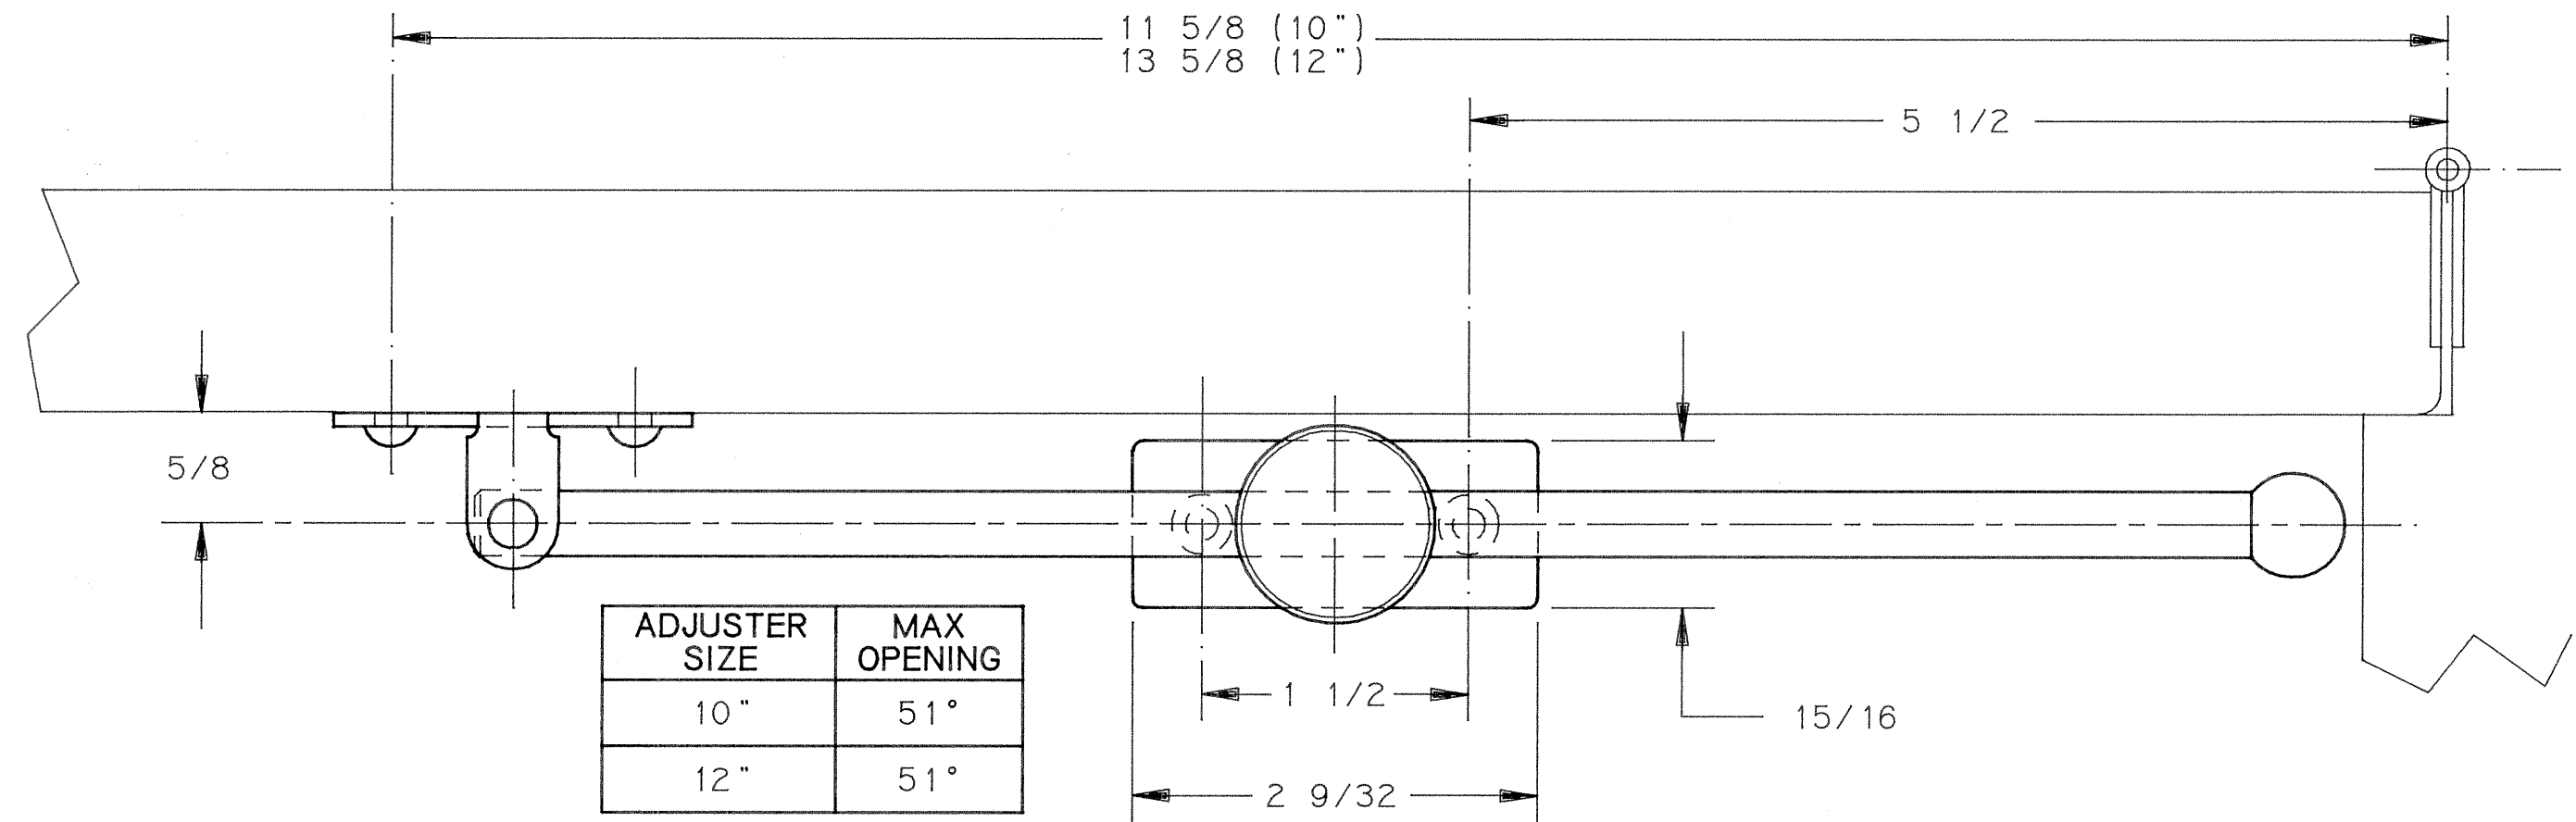

TEMPLATE DRAWING

ADJUSTER SIZE	MAX OPENING
10"	51°
12"	51°

71 CASEMENT WINDOW ADJUSTER

TEMPLATE NO. HB-71-106
 DRAWN BY: FJ HARRIS DATE: 6-28-90 P.O. BOX 1887, NEW HAVEN, CONN. 06508
 H.B. IVES

A:71TEMPLT (FJH DISK #1)