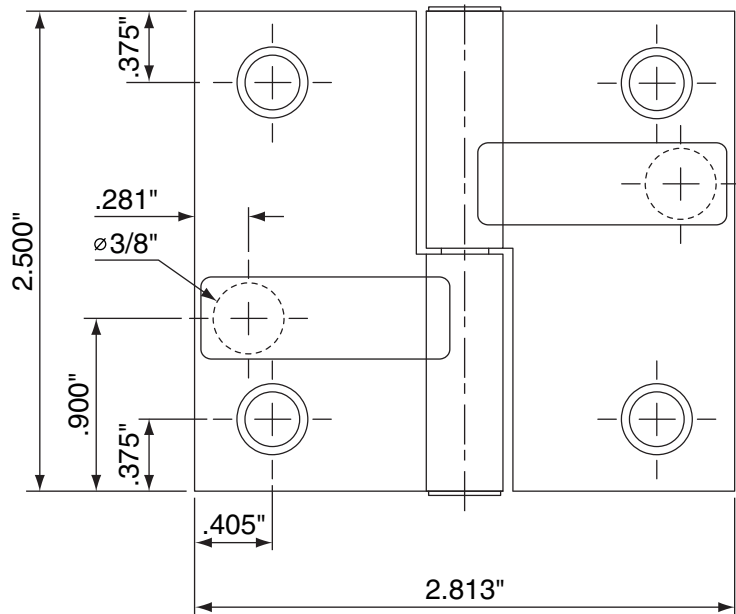

Hinge Size	"A" Length
83"	83 $\frac{1}{8}$ "
85"	85 $\frac{1}{8}$ "
95"	95 $\frac{1}{8}$ "
120"	120 $\frac{1}{8}$ "

IVES

CONTINUOUS HINGE
WITH ELECTRIC HINGE 8 WIRE KIT
CUTOUT TEMPLATE

ALLEGION

© 2015 Allegion
24285983
Rev. 04/15-b

NOTE: DIMENSIONS IN () ARE IN MILLIMETERS

TEMPLATE
NUMBER: 24285983