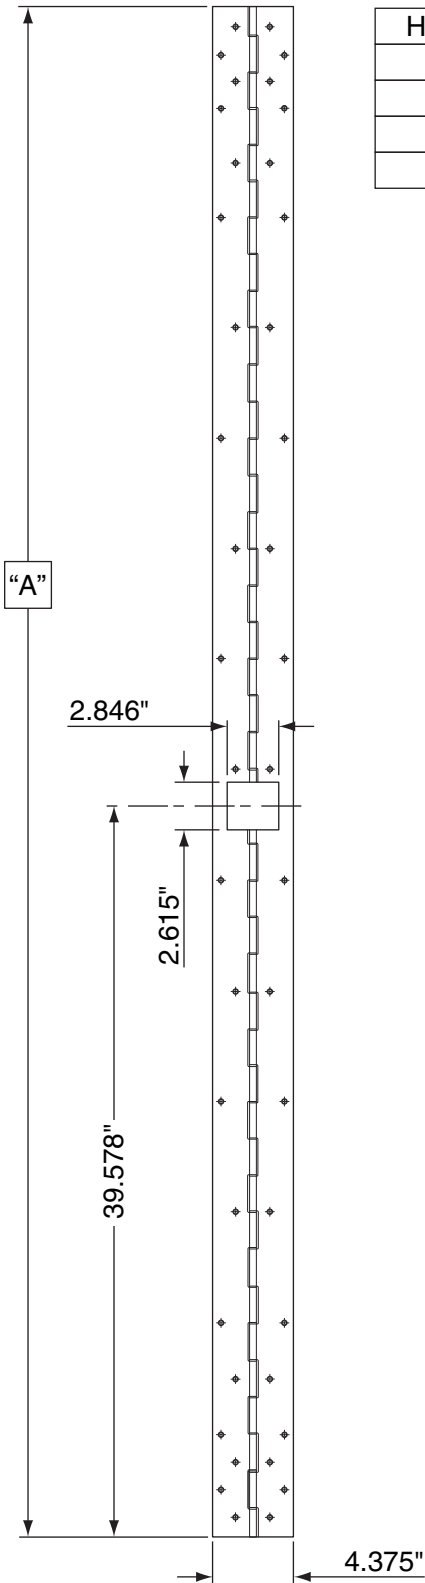

Hinge Size	"A" Length
83"	83 $\frac{1}{8}$ "
85"	85 $\frac{1}{8}$ "
95"	95 $\frac{1}{8}$ "
120"	120 $\frac{1}{8}$ "

IVES

CONTINUOUS HINGE
WITH ELECTRIC HINGE 8 WIRE KIT
CUTOUT TEMPLATE

ALLEGION

© 2015 Allegion
24285983
Rev. 04/15-b

NOTE: DIMENSIONS IN () ARE IN MILLIMETERS

TEMPLATE
NUMBER: 24285983