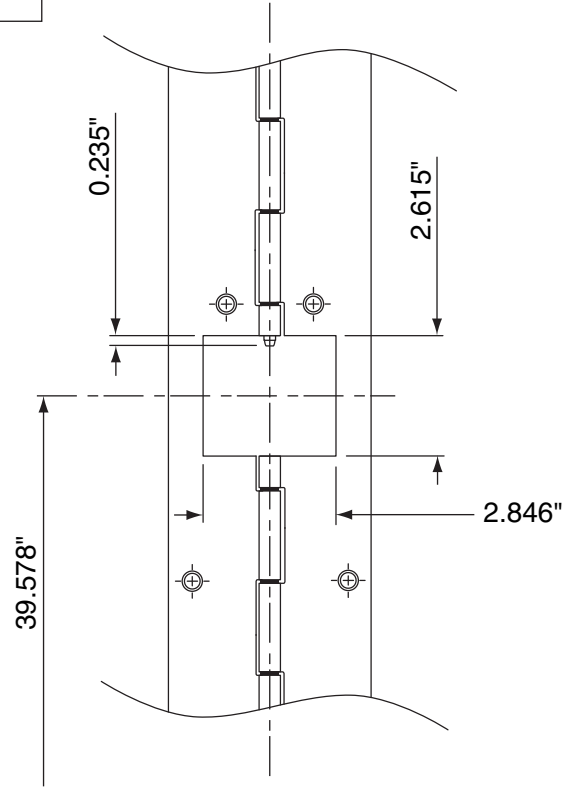

Hinge Size	"A" Length
83"	83 $\frac{1}{8}$ "
85"	85 $\frac{1}{8}$ "
95"	95 $\frac{1}{8}$ "
120"	120 $\frac{1}{8}$ "

IVES

CONTINUOUS HINGE
WITH ELECTRIC HINGE 8 WIRE KIT
CUTOUT TEMPLATE

ALLEGION

© 2015 Allegion
24285983
Rev. 04/15-b

NOTE: DIMENSIONS IN () ARE IN MILLIMETERS

TEMPLATE
NUMBER: 24285983