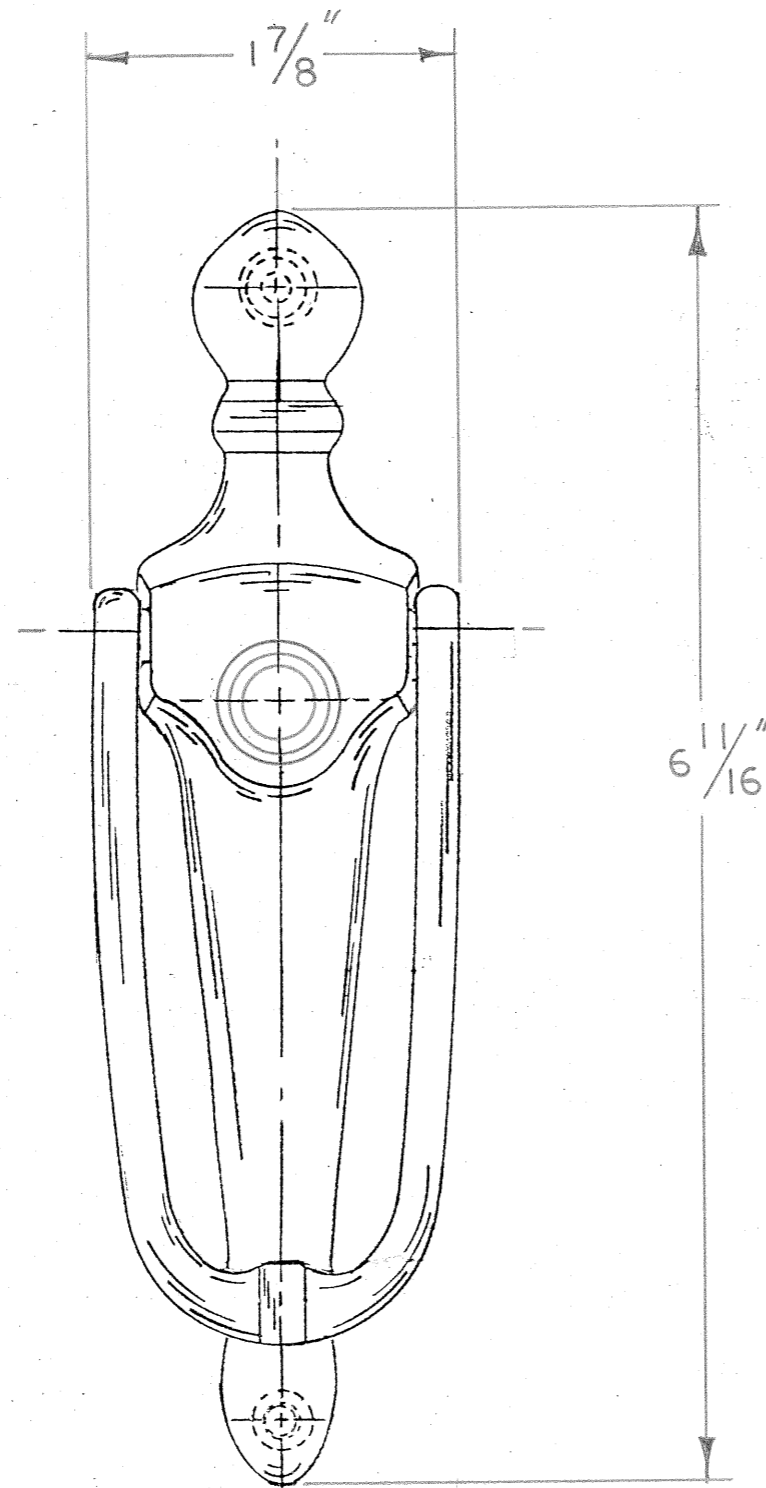

# TEMPLATE DRAWING

DWG # 2312 A  
Rev A, new drawing #  
10/5/99

VIEWER NO.	VIEW ANGLE	HOLE DIA.
U697	150°	1/2"
U701	120°	1/2"

3101 DOOR KNOCKER X UL VIEWER

TEMPLATE NO. HB-U3101-97

DRAWN BY: FJH

DATE: 1-30-90