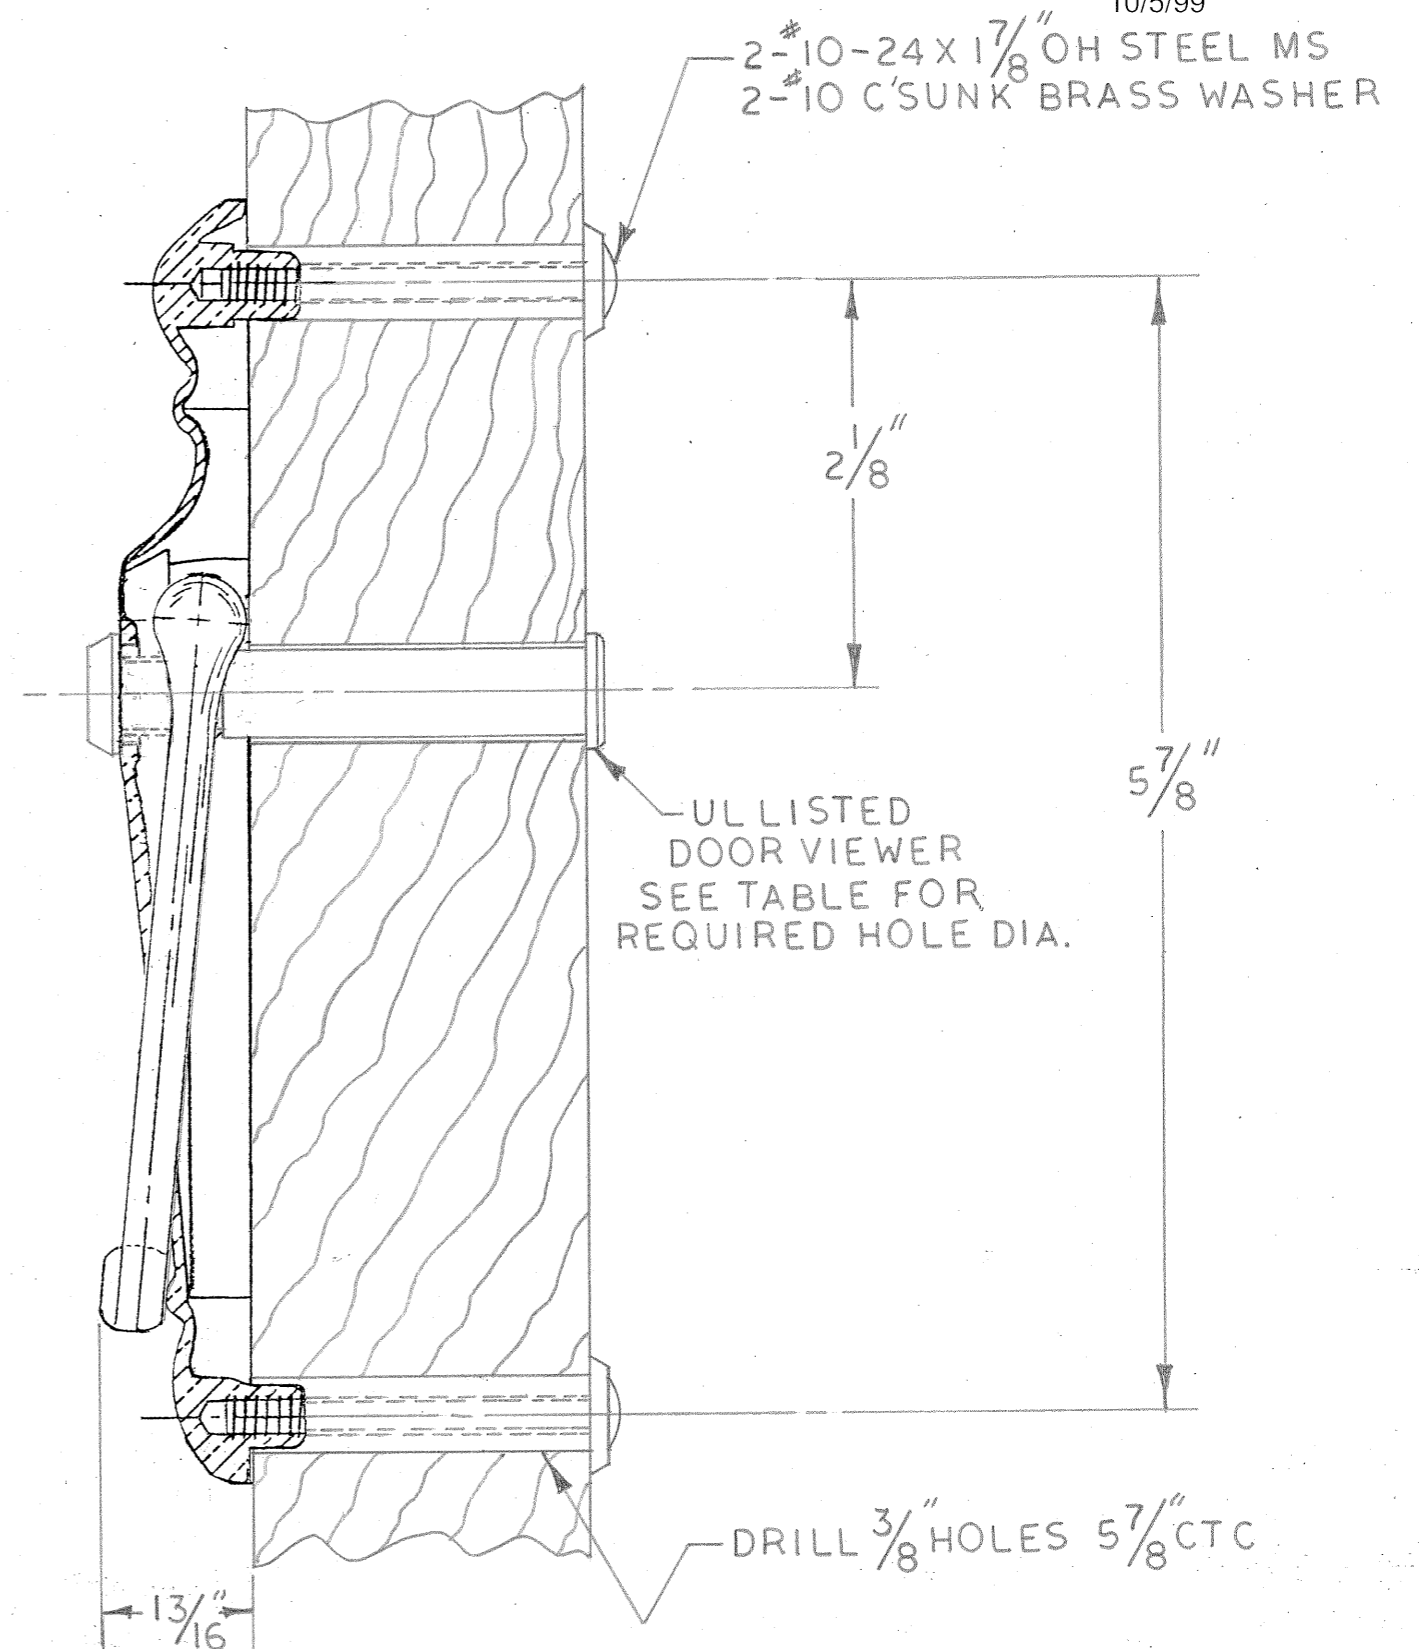

# TEMPLATE DRAWING

DWG # 2312 A  
Rev A, new drawing #  
10/5/99

VIEWER NO.	VIEW ANGLE	HOLE DIA.
U697	150°	1/2"
U701	120°	1/2"

3101 DOOR KNOCKER X UL VIEWER

TEMPLATE NO. HB-U3101-97

DRAWN BY: FJH

DATE: 1-30-90