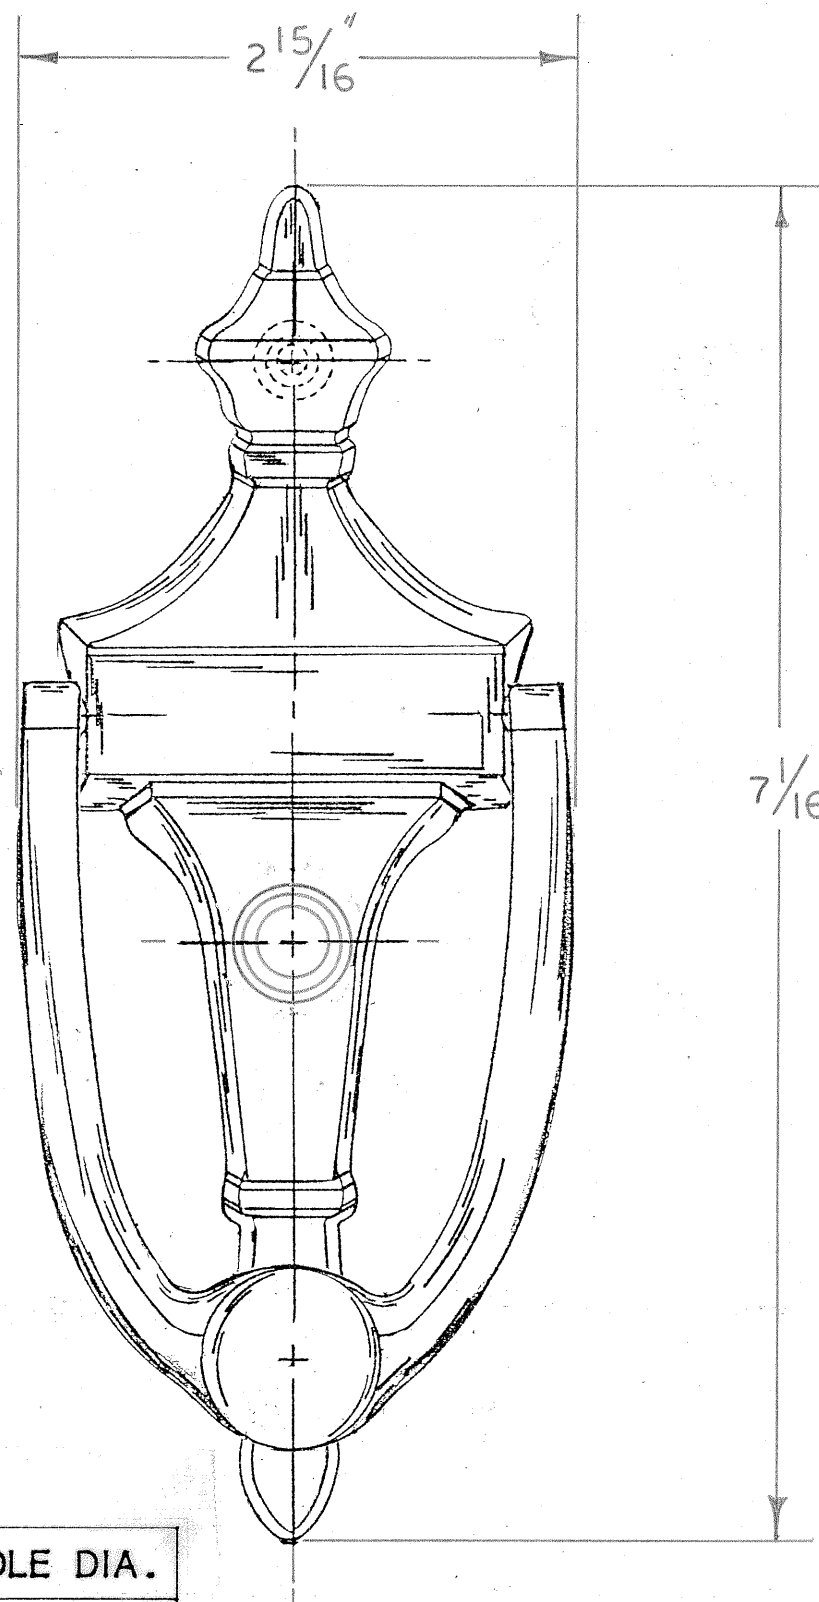

TEMPLATE DRAWING

DWG # 2311A
Rev A, new drawing #
10/5/99

VIEWER NO.	VIEW ANGLE	HOLE DIA.
U696	150°	1/2"
U698	190°	9/16"
U700	120°	1/2"
U701	120°	1/2"

3100 DOOR KNOCKER X UL VIEWER

TEMPLATE NO. HB-U3100-96