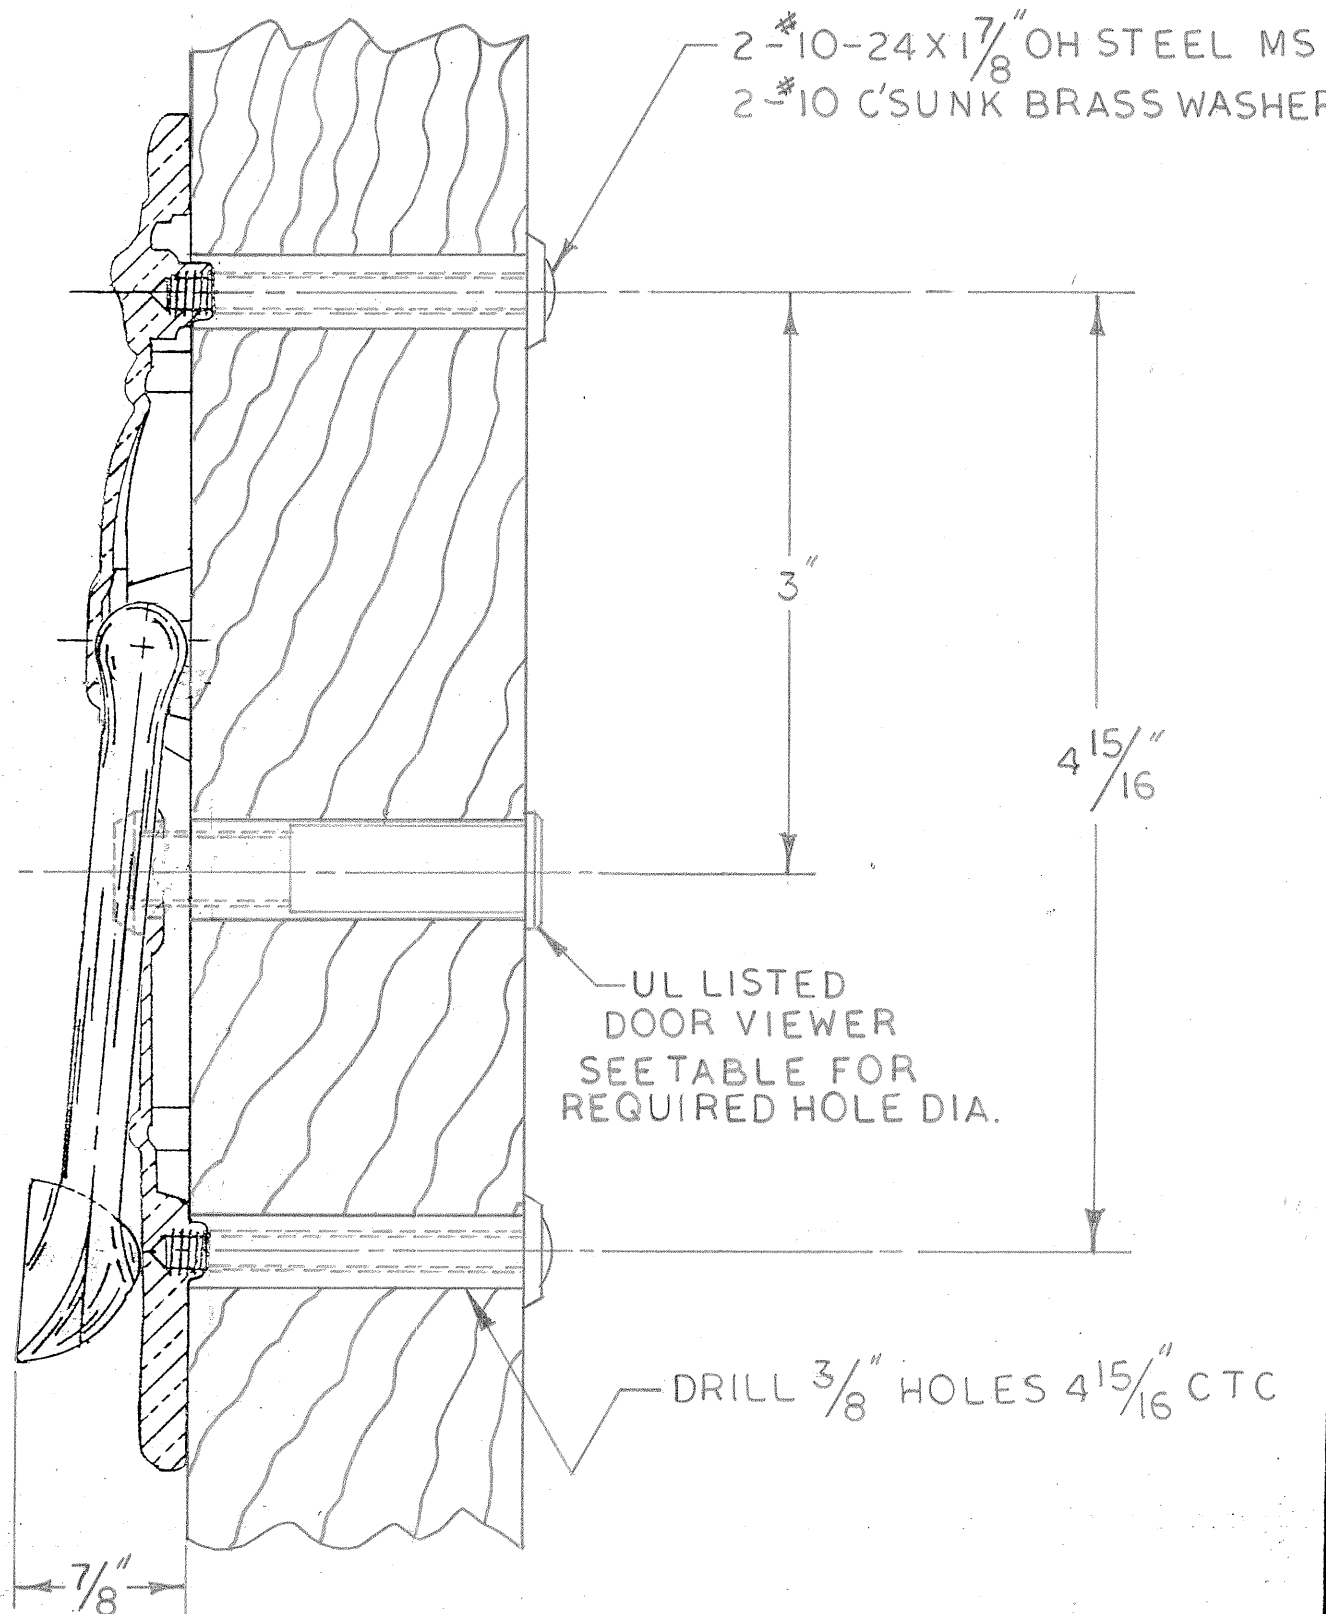

TEMPLATE DRAWING

DWG # 2311A
Rev A, new drawing #
10/5/99

VIEWER NO.	VIEW ANGLE	HOLE DIA.
U696	150°	1/2"
U698	190°	9/16"
U700	120°	1/2"
U701	120°	1/2"

3100 DOOR KNOCKER X UL VIEWER

TEMPLATE NO. HB-U3100-96