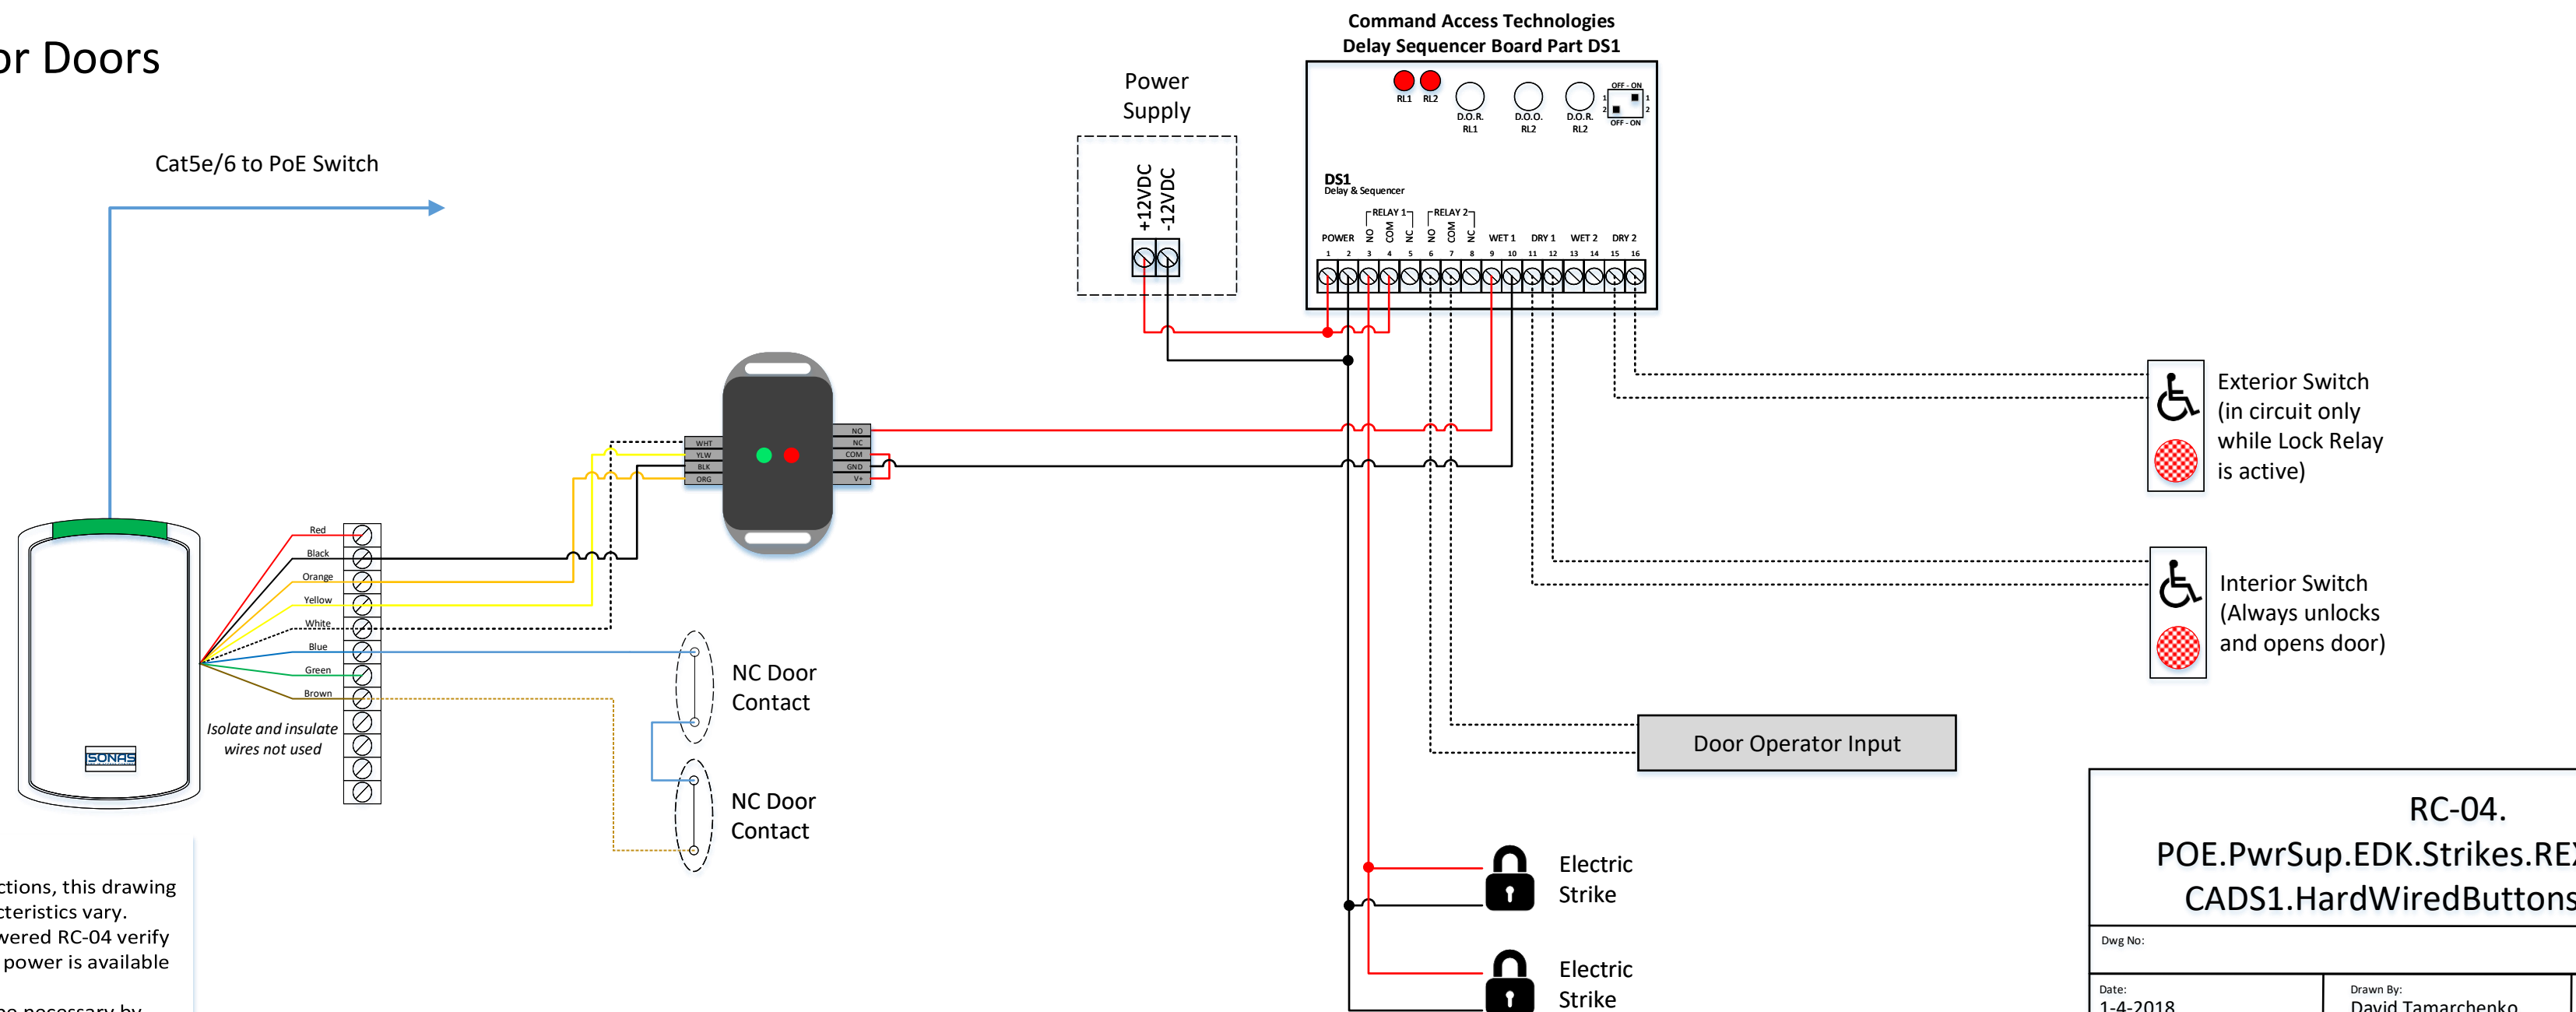

Interior Doors

Exterior Doors

Important – Read This First

- Always refer to manufacturer instructions, this drawing is a recommendation and site characteristics vary.
- When utilizing 12vdc from a PoE powered RC-04 verify power calculation to ensure enough power is available for all devices.
- Some adjustment of the timing will be necessary by adjusting the potentiometers, installing the device at default values will result in errors.

RC-04.
POE.PwrSup.EDK.Strikes.REX.DSM.ADA-
CADS1.HardWiredButtons.Vestibule

Dwg No:	Sheet 1 of 1
Date: 1-4-2018	Drawn By: David Tamarchenko
Version: 1.00.00	
4750 Walnut Street Suite 110 Boulder, CO 80301 www.isonas.com	