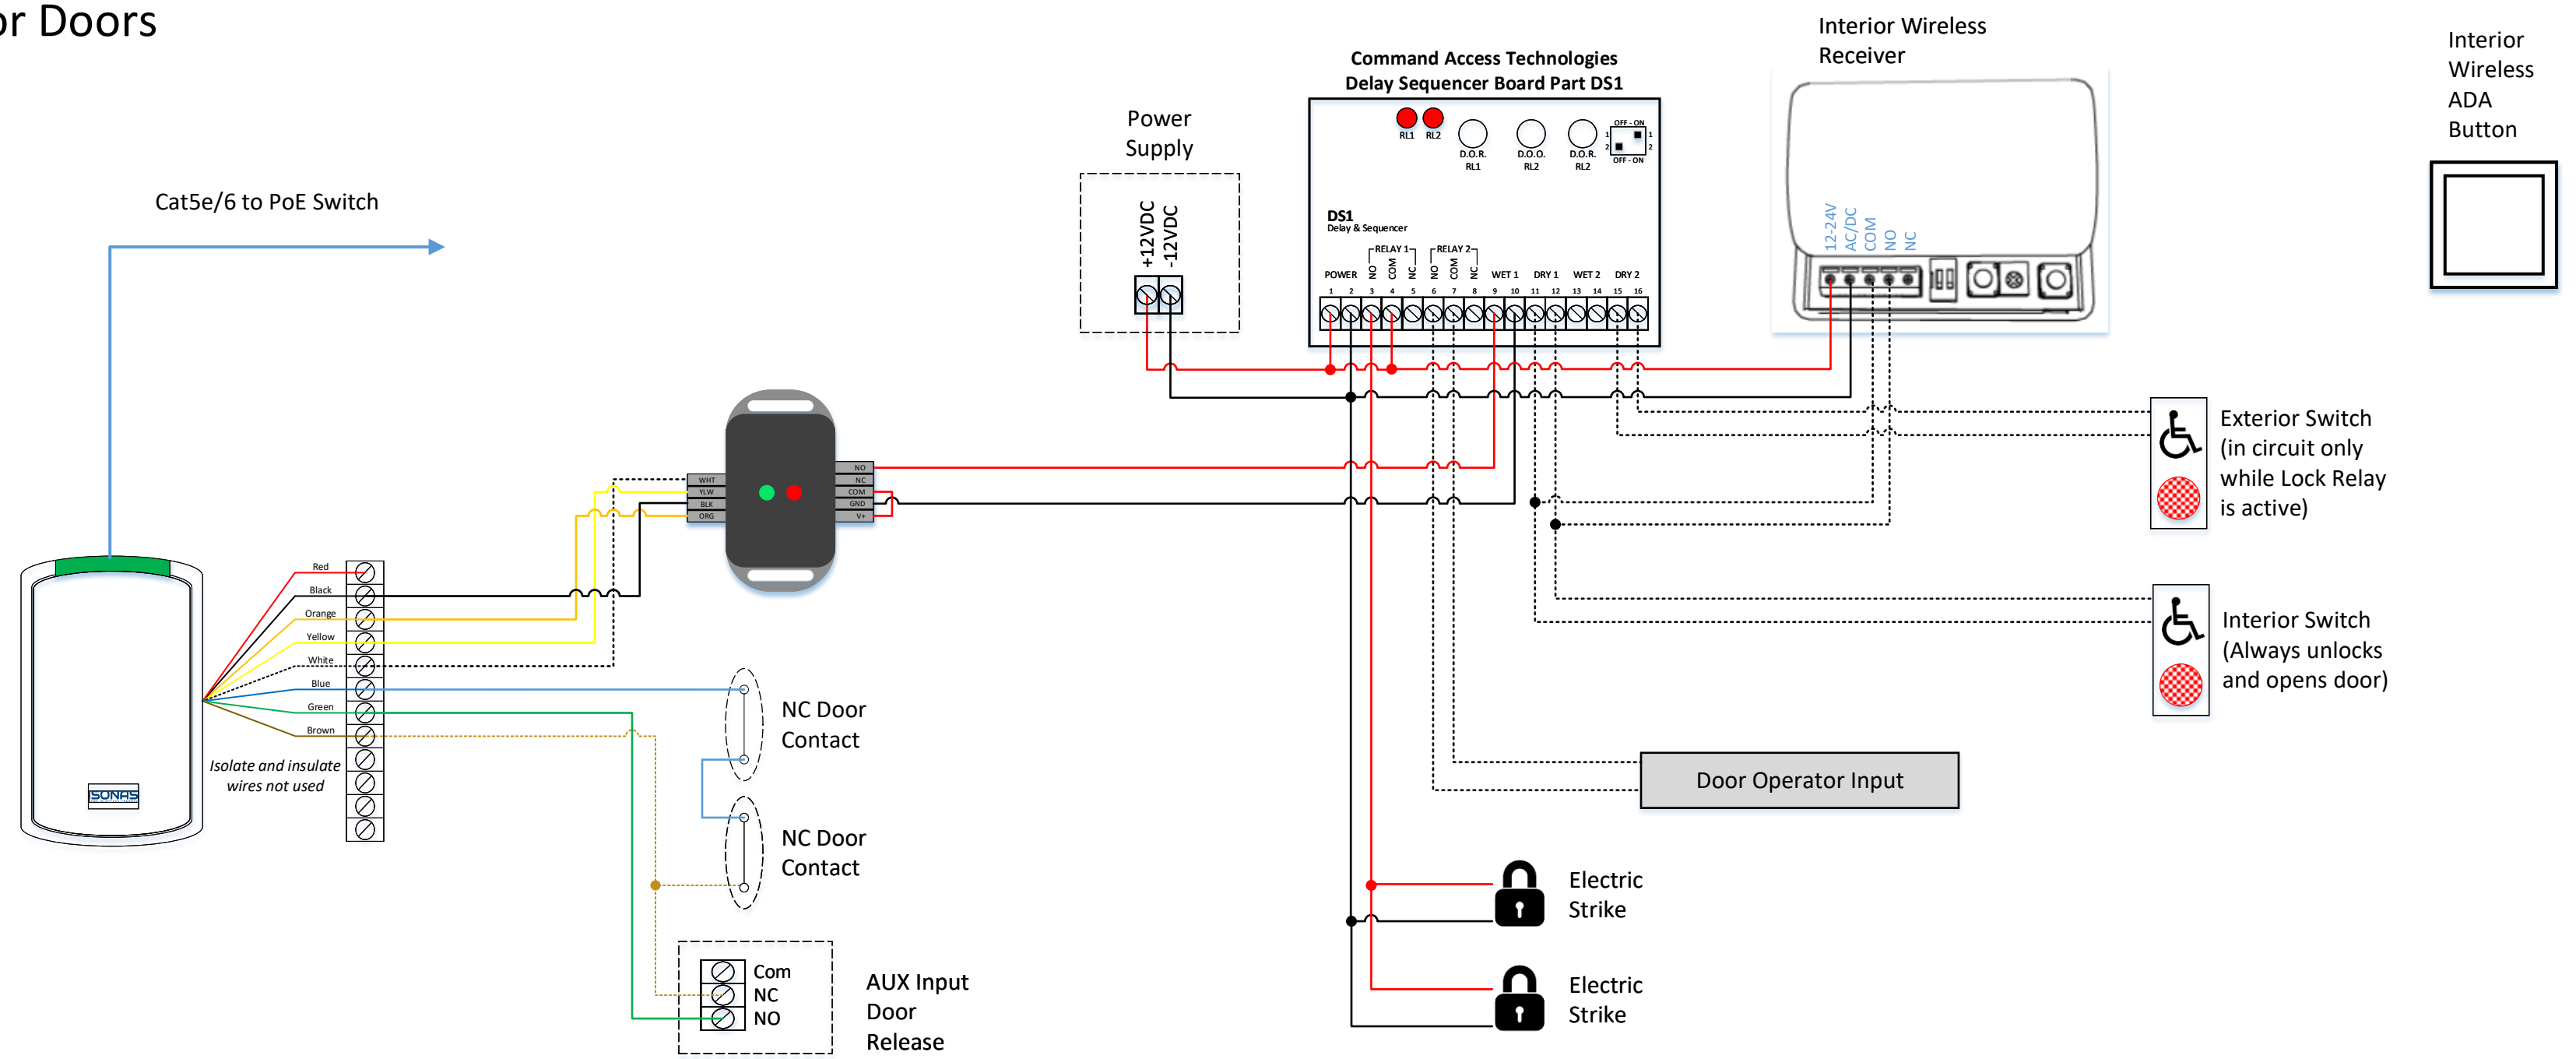

Interior Doors

Exterior Doors

Important – Read This First

- Always refer to manufacturer instructions, this drawing is a recommendation and site characteristics vary.
- When utilizing 12vdc from a PoE powered RC-04 verify power calculation to ensure enough power is available for all devices.
- Some adjustment of the timing will be necessary by adjusting the potentiometers, installing the device at default values will result in errors.

RC-04.
POE.PwrSup.EDK.Strikes.REX.DSM.ADA-
CADS1.HardWiredButtons.Vestibule

Dwg No:	Sheet 1 of 1
Date: 1-4-2018	Drawn By: David Tamarchenko
Version: 1.00.00	
4750 Walnut Street Suite 110 Boulder, CO 80301 www.isonas.com	