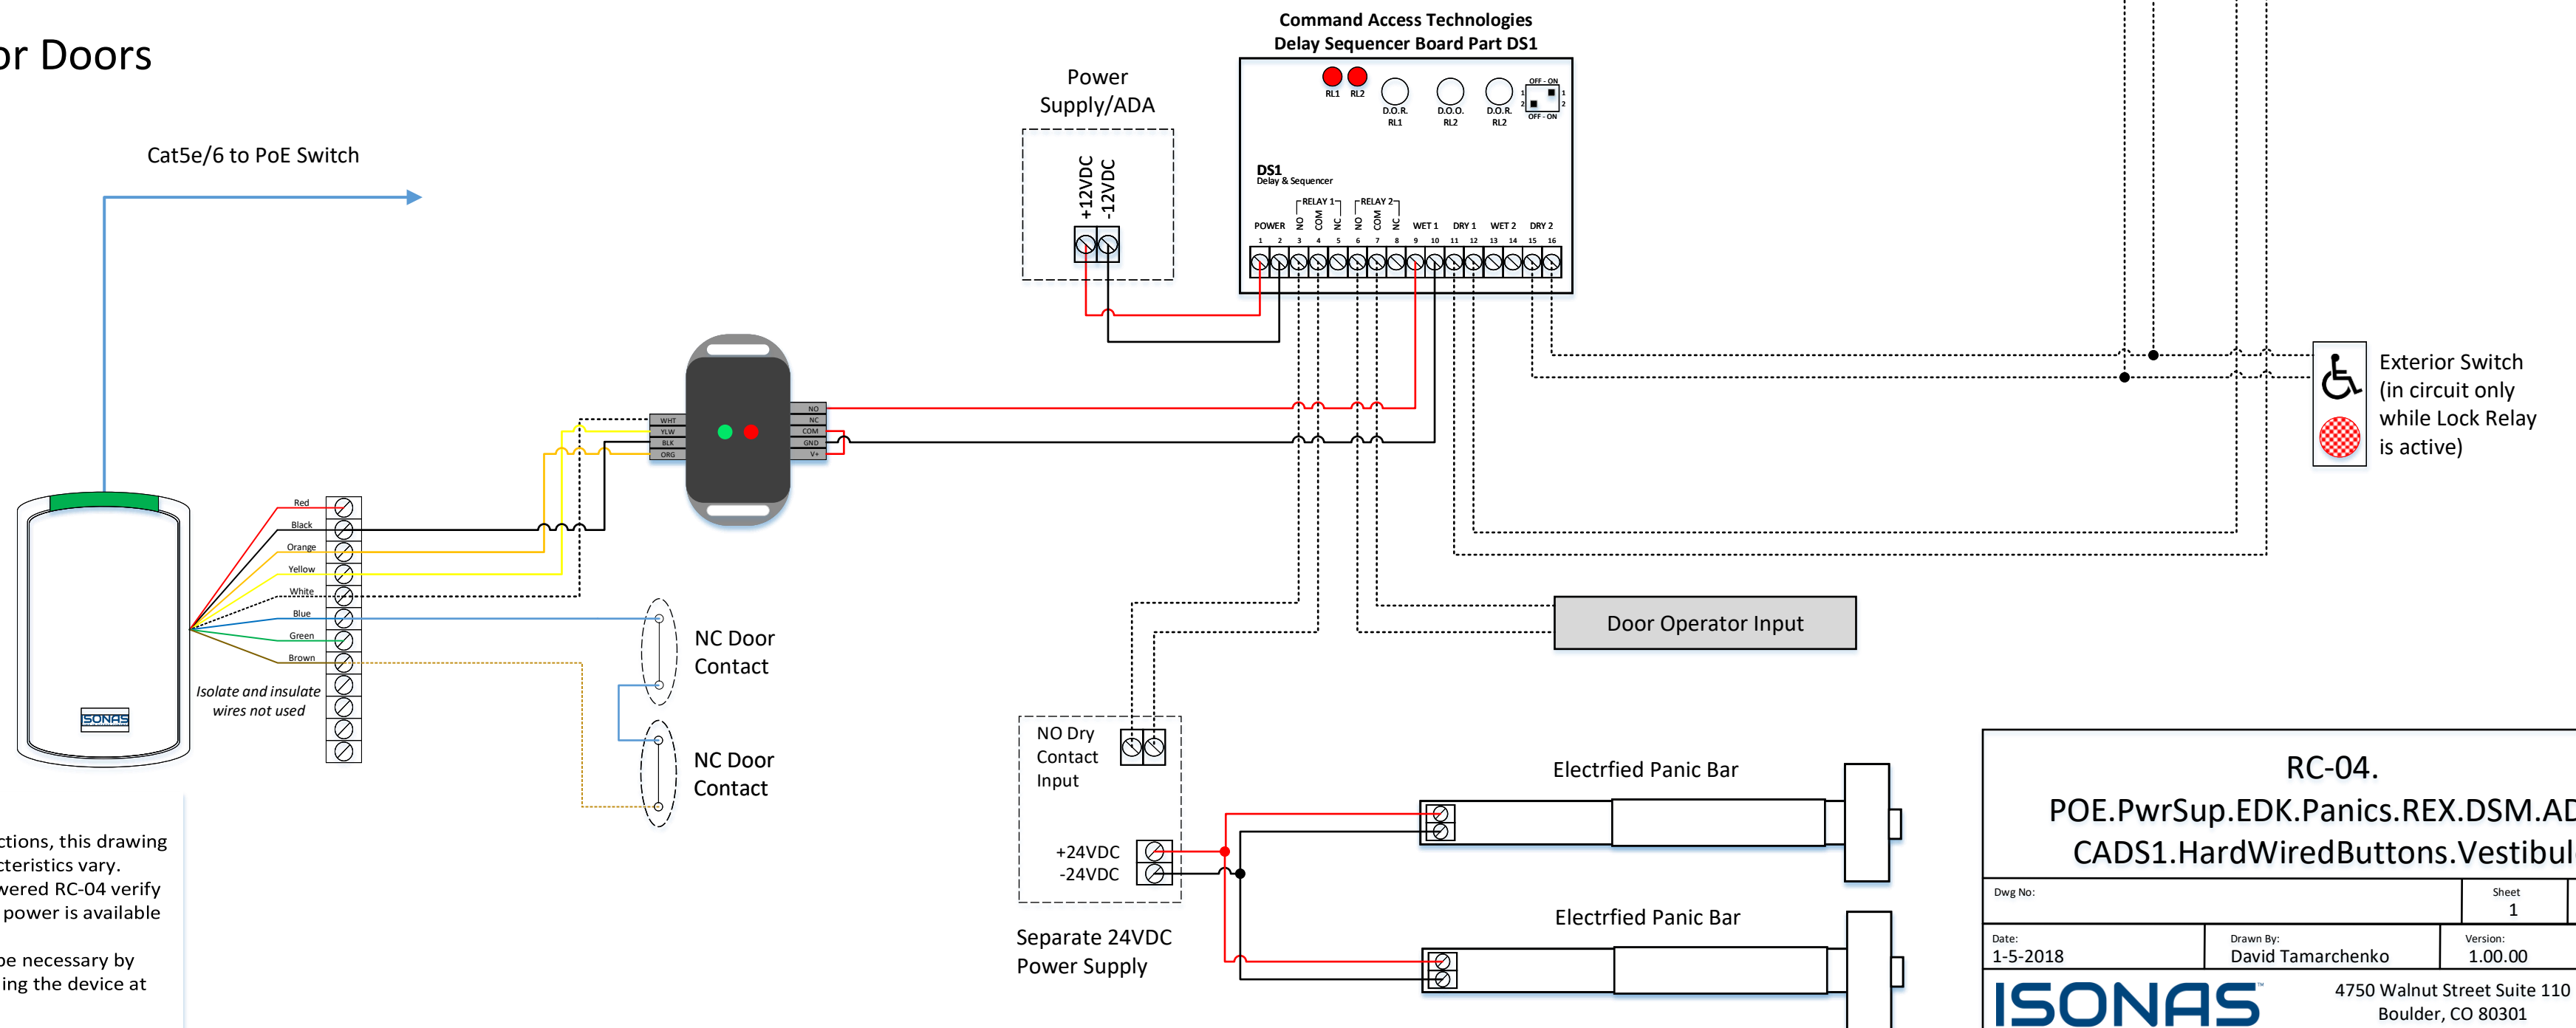

## Interior Doors

## Exterior Doors

### Important – Read This First

- Always refer to manufacturer instructions, this drawing is a recommendation and site characteristics vary.
- When utilizing 12vdc from a PoE powered RC-04 verify power calculation to ensure enough power is available for all devices.
- Some adjustment of the timing will be necessary by adjusting the potentiometers, installing the device at default values will result in errors.

<b>RC-04.</b>		
<b>POE.PwrSup.EDK.Panics.REX.DSM.ADA-CADS1.HardWiredButtons.Vestibule</b>		
Dwg No:	Sheet <b>1</b>	of <b>1</b>
Date: 1-5-2018	Drawn By: David Tamarchenko	Version: 1.00.00
<b>ISONAS</b> PURE IP ACCESS CONTROL		4750 Walnut Street Suite 110 Boulder, CO 80301 www.isonas.com