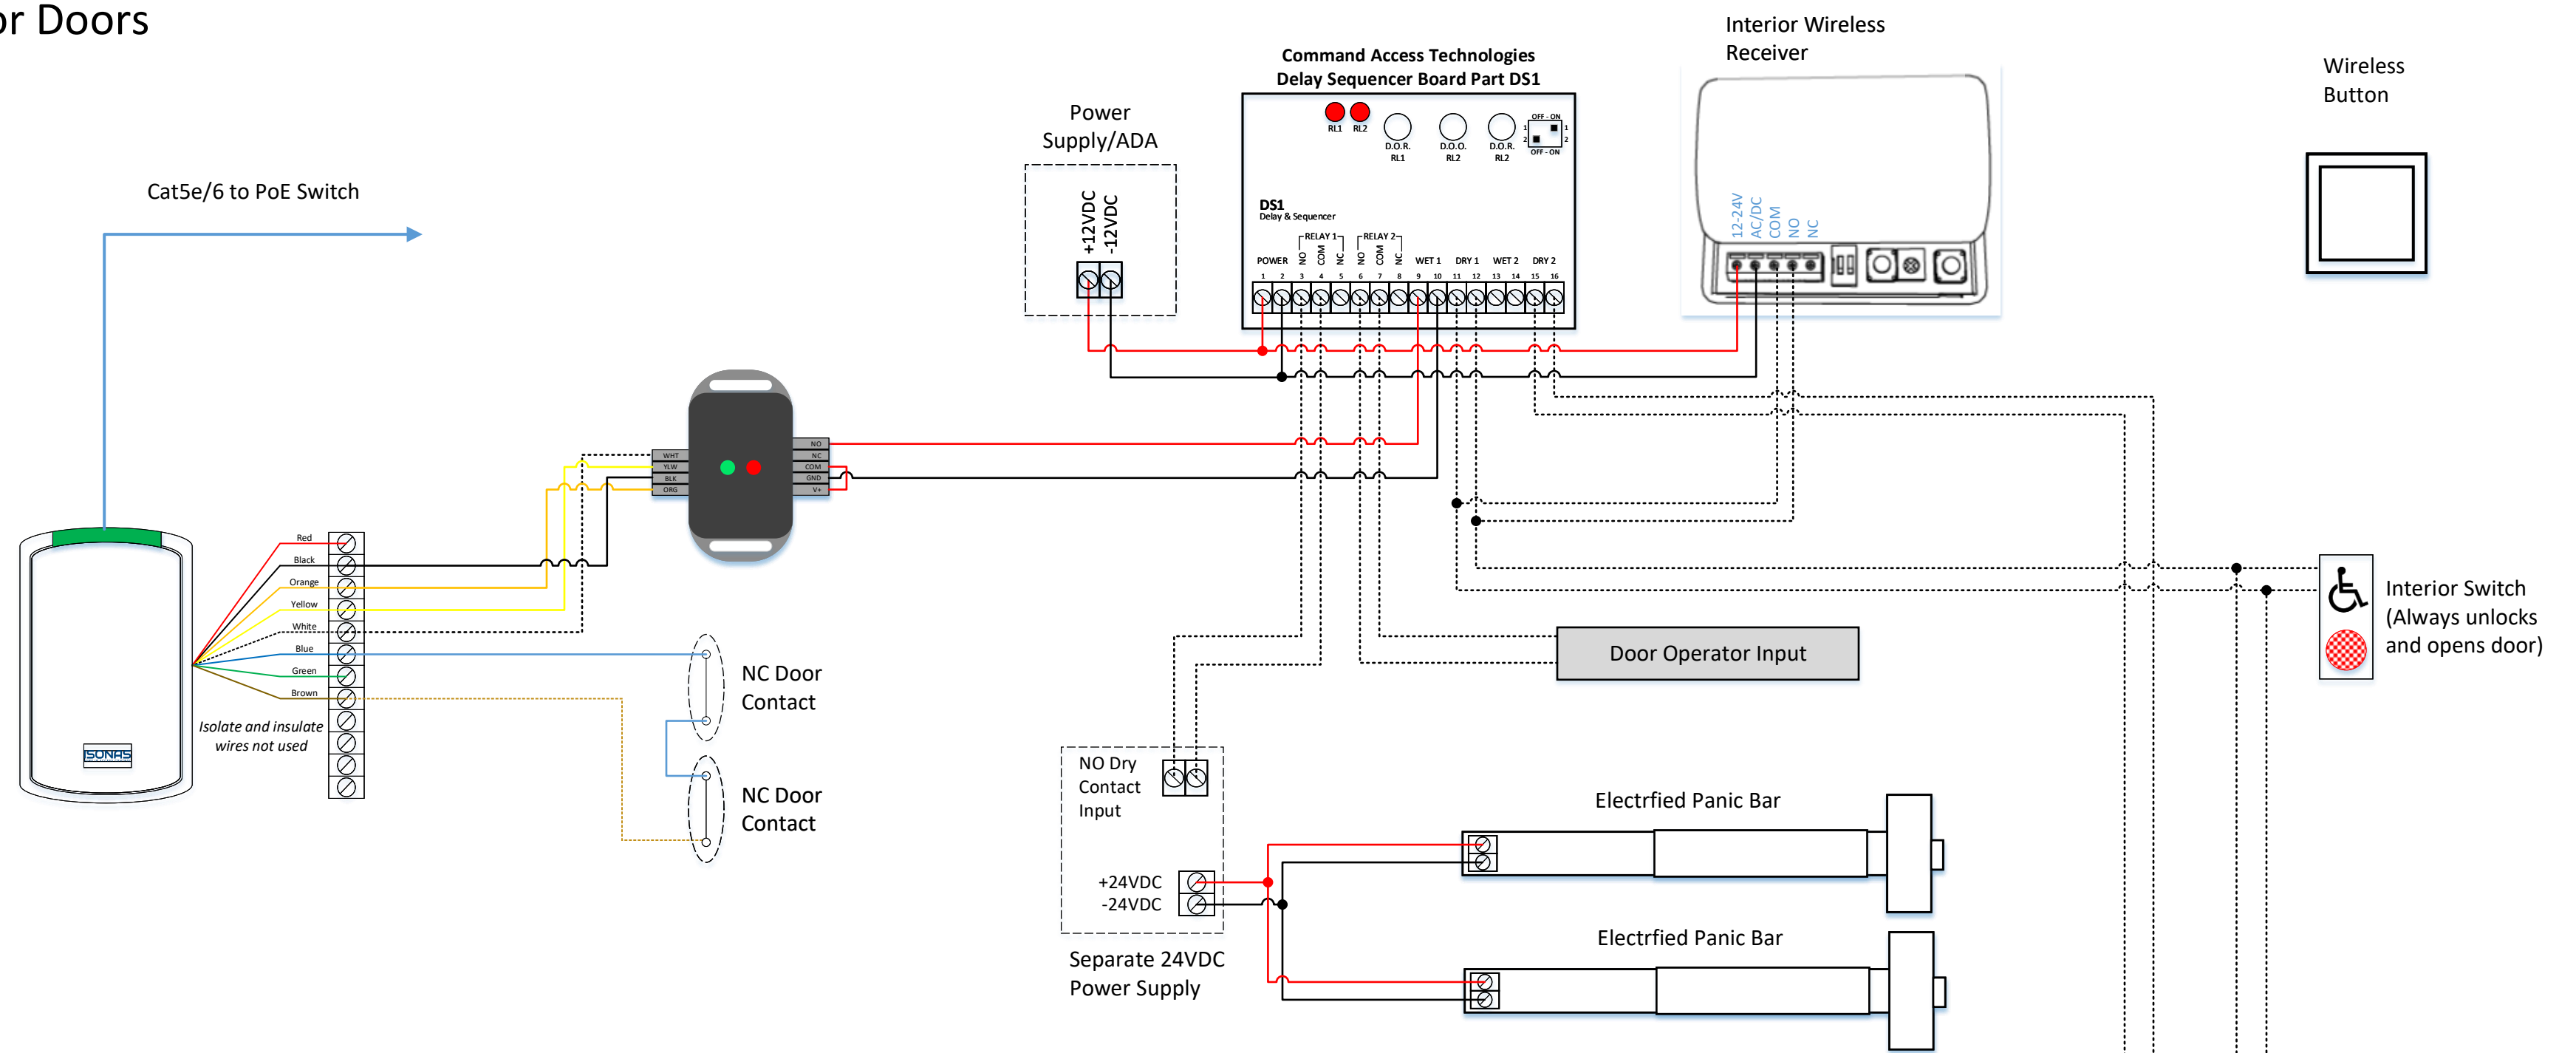

## Interior Doors

## Exterior Doors

### Important – Read This First

- Always refer to manufacturer instructions, this drawing is a recommendation and site characteristics vary.
- When utilizing 12vdc from a PoE powered RC-04 verify power calculation to ensure enough power is available for all devices.
- Some adjustment of the timing will be necessary by adjusting the potentiometers, installing the device at default values will result in errors.

<b>RC-04.</b>		
<b>POE.PwrSup.EDK.Panics.REX.DSM.ADA-CADS1.HardWiredButtons.Vestibule</b>		
Dwg No:	Sheet <b>1</b>	of <b>1</b>
Date: 1-5-2018	Drawn By: David Tamarchenko	Version: 1.00.00
<b>ISONAS</b> PURE IP ACCESS CONTROL		4750 Walnut Street Suite 110 Boulder, CO 80301 www.isonas.com