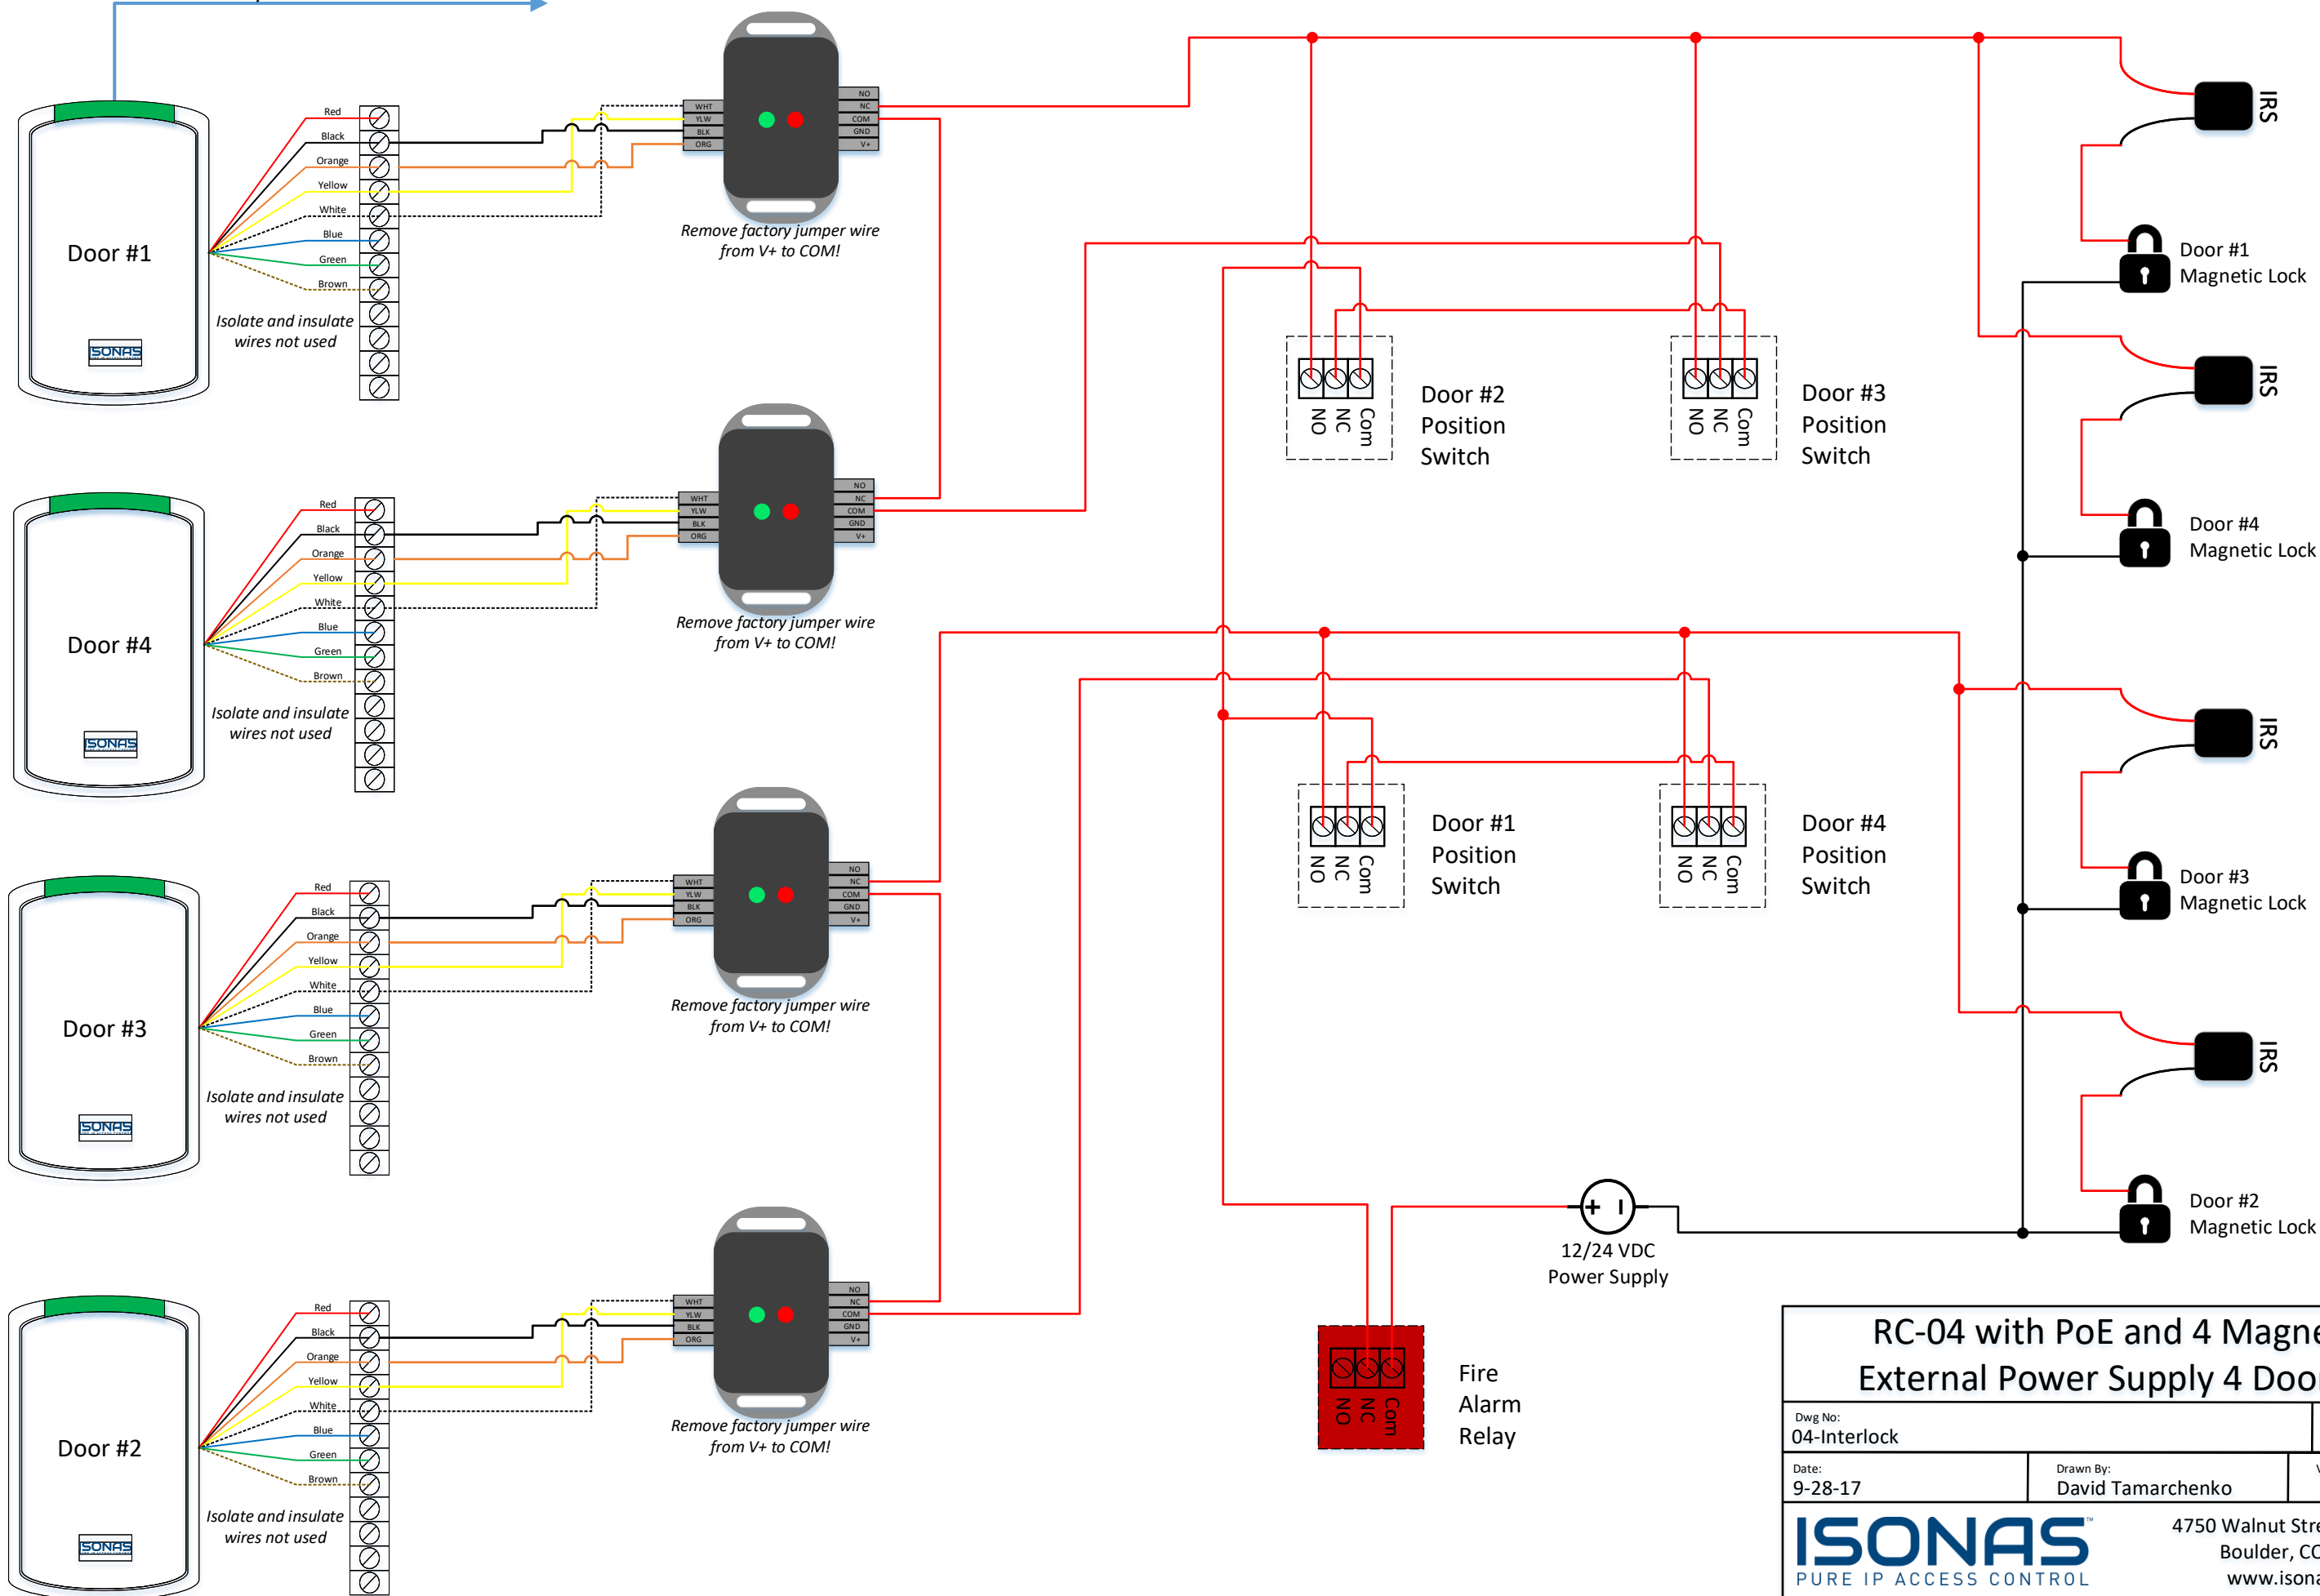

Cat5e/6 to PoE Switch

RC-04 with PoE and 4 Magnetic Locks External Power Supply 4 Door Interlock

Dwg No: 04-Interlock	Sheet 1	of 1
Date: 9-28-17	Drawn By: David Tamarchenko	Version: 1.00.01