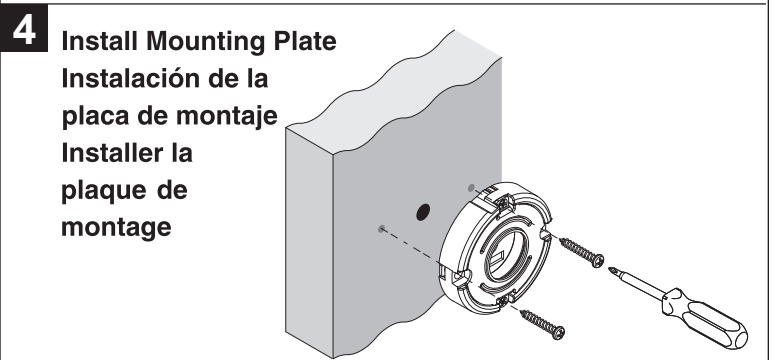

23894108

W12

FALCON®

W Small Rose  
W embellecedor pequeño  
W la petite rosette

Installation Instructions  
Instrucciones de instalación  
Instructions d'installation

BEGINNING SHEET

FOLDED SHEET

Additional Notes:
1. None

Revision History						Revision Description: B > Revised artwork				
A	B	C	D	E	F					
019670										
Material White Paper						Edited By	Approved By	EC Number	Release Date	
						R. Byun	Mike Roberts	xxxxx	01-01-14	
Notes 1. printed one side 2. printed black 3. tolerance $\pm .13$ 4. see attached pages for artwork 5. printed in country may vary 6. drawings not to scale						Title Falcon Small Rose W12 Installation Instructions				
						Creation Date 08-15-2011	Number 23894108		Revision B	
						Created By R. Byun	Activity 3899 Hancock Expwy Security, CO 80911			
						Software: InDesign CS6		© Allegion 2014		