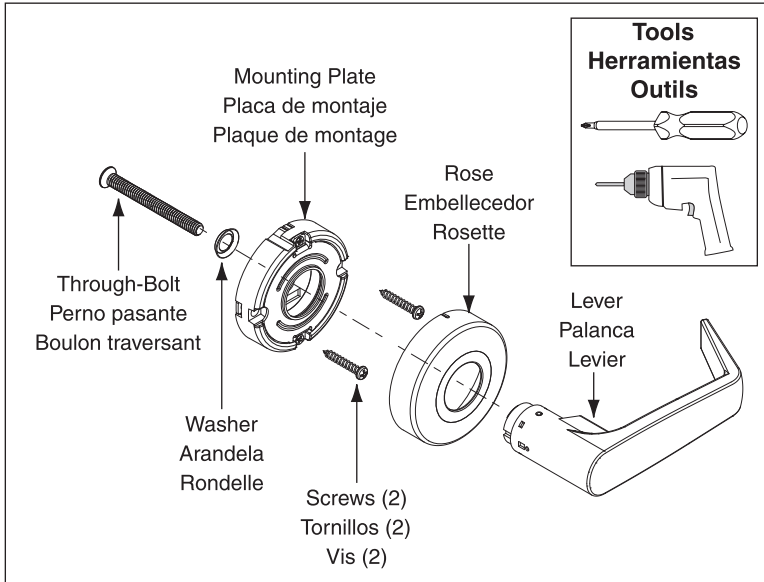

23894108

W12

FALCON®

W Small Rose  
W embellecedor pequeño  
W la petite rosette

Installation Instructions  
Instrucciones de instalación  
Instructions d'installation

BEGINNING SHEET

FOLDED SHEET

Additional Notes:
1. None

Revision History						Revision Description: B > Revised artwork				
A	B	C	D	E	F					
019670										
Material White Paper						Edited By	Approved By	EC Number	Release Date	
						R. Byun	Mike Roberts	xxxxx	01-01-14	
Notes 1. printed one side 2. printed black 3. tolerance $\pm .13$ 4. see attached pages for artwork 5. printed in country may vary 6. drawings not to scale						Title Falcon Small Rose W12 Installation Instructions				
						Creation Date 08-15-2011	Number 23894108		Revision B	
						Created By R. Byun	Activity 3899 Hancock Expwy Security, CO 80911			
						Software: InDesign CS6		© Allegion 2014		