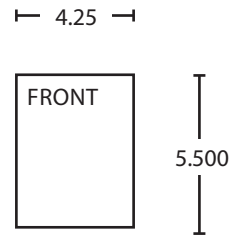

23894108

W12

FALCON®

W Small Rose  
W embellecedor pequeño  
W la petite rosette

Installation Instructions  
Instrucciones de instalación  
Instructions d'installation

BEGINNING SHEET

FOLDED SHEET

Additional Notes:
1. None

Revision History						Revision Description: B > Revised artwork				
A	B	C	D	E	F					
019670										
Material White Paper						Edited By	Approved By	EC Number	Release Date	
						R. Byun	Mike Roberts	xxxxx	01-01-14	
Notes 1. printed one side 2. printed black 3. tolerance $\pm .13$ 4. see attached pages for artwork 5. printed in country may vary 6. drawings not to scale						Title Falcon Small Rose W12 Installation Instructions				
						Creation Date 08-15-2011	Number 23894108		Revision B	
						Created By R. Byun	Activity 3899 Hancock Expwy Security, CO 80911			
						Software: InDesign CS6		© Allegion 2014		