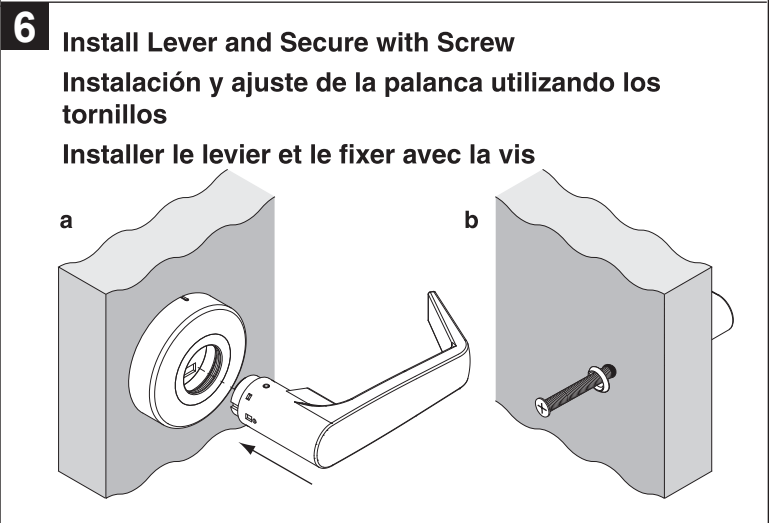

23894108

W12

FALCON®

W Small Rose  
W embellecedor pequeño  
W la petite rosette

Installation Instructions  
Instrucciones de instalación  
Instructions d'installation

BEGINNING SHEET

FOLDED SHEET

Additional Notes:
1. None

Revision History						Revision Description: B > Revised artwork				
A	B	C	D	E	F					
019670										
Material White Paper						Edited By	Approved By	EC Number	Release Date	
						R. Byun	Mike Roberts	xxxxx	01-01-14	
Notes 1. printed one side 2. printed black 3. tolerance $\pm .13$ 4. see attached pages for artwork 5. printed in country may vary 6. drawings not to scale						Title Falcon Small Rose W12 Installation Instructions				
						Creation Date 08-15-2011	Number 23894108		Revision B	
						Created By R. Byun	Activity 3899 Hancock Expwy Security, CO 80911			
						Software: InDesign CS6		© Allegion 2014		