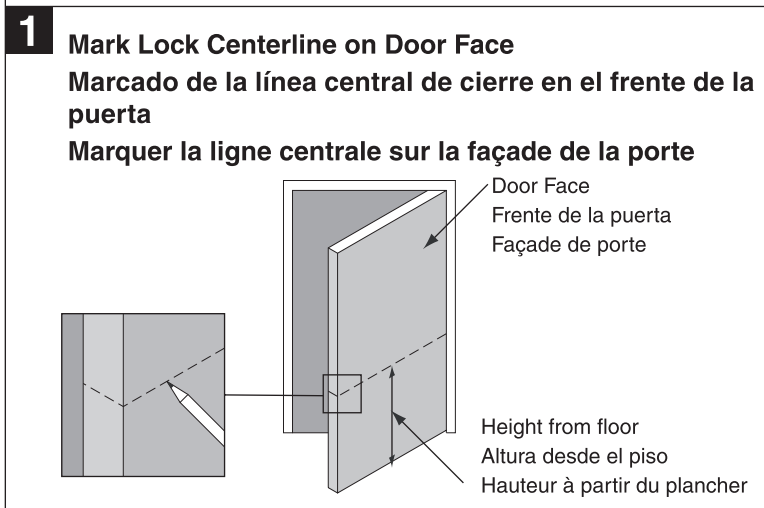

23894108

W12

FALCON®

W Small Rose  
W embellecedor pequeño  
W la petite rosette

Installation Instructions  
Instrucciones de instalación  
Instructions d'installation

BEGINNING SHEET

FOLDED SHEET

Additional Notes:
1. None

Revision History						Revision Description: B > Revised artwork				
A	B	C	D	E	F					
019670										
Material White Paper						Edited By	Approved By	EC Number	Release Date	
						R. Byun	Mike Roberts	xxxxx	01-01-14	
Notes 1. printed one side 2. printed black 3. tolerance $\pm .13$ 4. see attached pages for artwork 5. printed in country may vary 6. drawings not to scale						Title Falcon Small Rose W12 Installation Instructions				
						Creation Date 08-15-2011	Number 23894108		Revision B	
						Created By R. Byun	Activity 3899 Hancock Expwy Security, CO 80911			
						Software: InDesign CS6		© Allegion 2014		