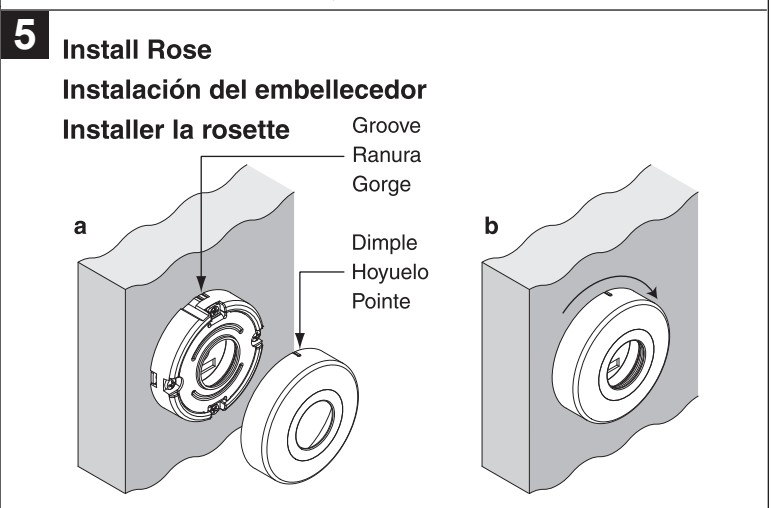

23894108

W12

FALCON®

W Small Rose  
W embellecedor pequeño  
W la petite rosette

Installation Instructions  
Instrucciones de instalación  
Instructions d'installation

BEGINNING SHEET

FOLDED SHEET

Additional Notes:
1. None

Revision History						Revision Description: B > Revised artwork				
A	B	C	D	E	F					
019670										
Material White Paper						Edited By	Approved By	EC Number	Release Date	
						R. Byun	Mike Roberts	xxxxx	01-01-14	
Notes 1. printed one side 2. printed black 3. tolerance $\pm .13$ 4. see attached pages for artwork 5. printed in country may vary 6. drawings not to scale						Title Falcon Small Rose W12 Installation Instructions				
						Creation Date 08-15-2011	Number 23894108		Revision B	
						Created By R. Byun	Activity 3899 Hancock Expwy Security, CO 80911			
						Software: InDesign CS6		© Allegion 2014		