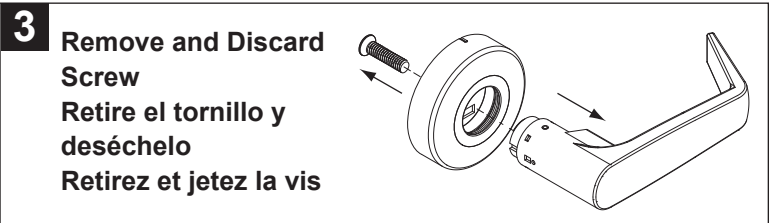

23894108

W12

FALCON®

W Small Rose  
W embellecedor pequeño  
W la petite rosette

Installation Instructions  
Instrucciones de instalación  
Instructions d'installation

BEGINNING SHEET

FOLDED SHEET

Additional Notes:
1. None

Revision History						Revision Description: B > Revised artwork				
A	B	C	D	E	F					
019670										
Material White Paper						Edited By	Approved By	EC Number	Release Date	
						R. Byun	Mike Roberts	xxxxx	01-01-14	
Notes 1. printed one side 2. printed black 3. tolerance $\pm .13$ 4. see attached pages for artwork 5. printed in country may vary 6. drawings not to scale						Title Falcon Small Rose W12 Installation Instructions				
						Creation Date 08-15-2011	Number 23894108		Revision B	
						Created By R. Byun	Activity 3899 Hancock Expwy Security, CO 80911			
						Software: InDesign CS6		© Allegion 2014		