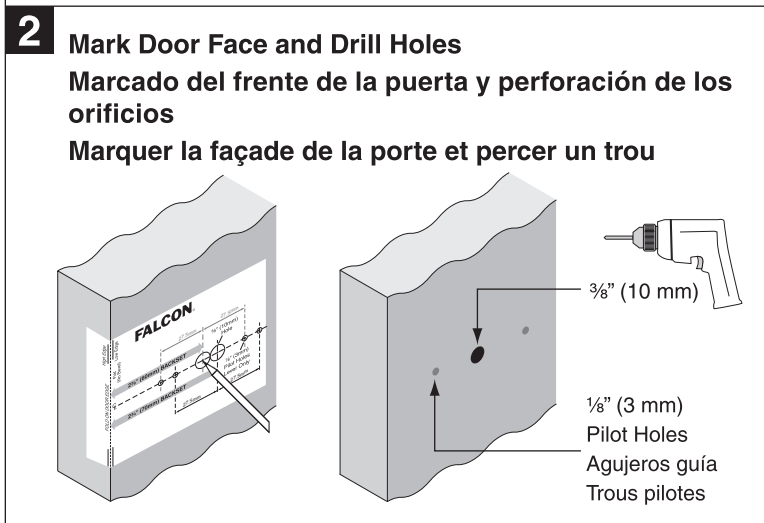

23894108

W12

FALCON®

W Small Rose  
W embellecedor pequeño  
W la petite rosette

Installation Instructions  
Instrucciones de instalación  
Instructions d'installation

BEGINNING SHEET

FOLDED SHEET

Additional Notes:
1. None

Revision History						Revision Description: B > Revised artwork				
A	B	C	D	E	F					
019670										
Material White Paper						Edited By	Approved By	EC Number	Release Date	
						R. Byun	Mike Roberts	xxxxx	01-01-14	
Notes 1. printed one side 2. printed black 3. tolerance $\pm .13$ 4. see attached pages for artwork 5. printed in country may vary 6. drawings not to scale						Title Falcon Small Rose W12 Installation Instructions				
						Creation Date 08-15-2011	Number 23894108		Revision B	
						Created By R. Byun	Activity 3899 Hancock Expwy Security, CO 80911			
						Software: InDesign CS6		© Allegion 2014		