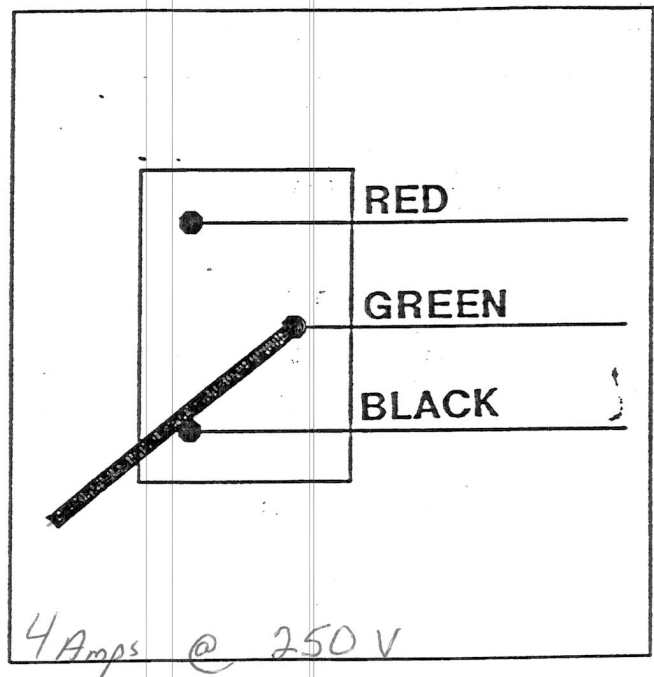

MONITORING SWITCH SCHEMATIC

NORMALLY CLOSED: BLACK & GREEN
NORMALLY OPEN: RED & GREEN

FOR AE, LM, DM & LK FEATURES

MONARCH
A subsidiary of Newman-Tonks, Inc.
Shepherdsville, Kentucky 40165

TITLE: SECURITY MONITORING
FEATURE WIRING DIAGRAM