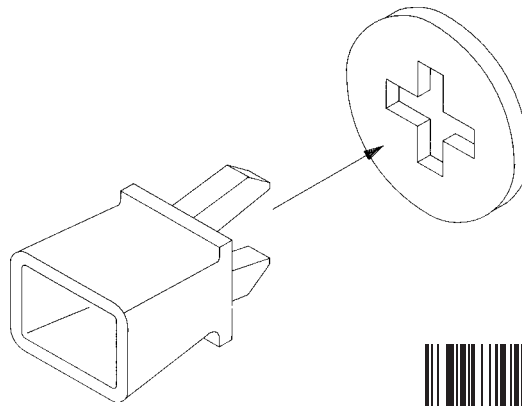

## INSTALLATION INSTRUCTIONS

1. BEFORE INSTALLING DEVICE WITH TRIM, INSTALL THE TAILPIECE GUIDE.
2. PUSH THE TAILPIECE GUIDE INTO THE CROSSHAIR CAM ON THE BACK OF THE DEVICE.
3. CONTINUE WITH DEVICE INSTALLATION.

**D-4314**

**FALCON** TAILPIECE GUIDE FOR (F)19-R ONLY

© Allegion 2014  
Printed in U.S.A.  
D-4314 Rev. 01/14-b