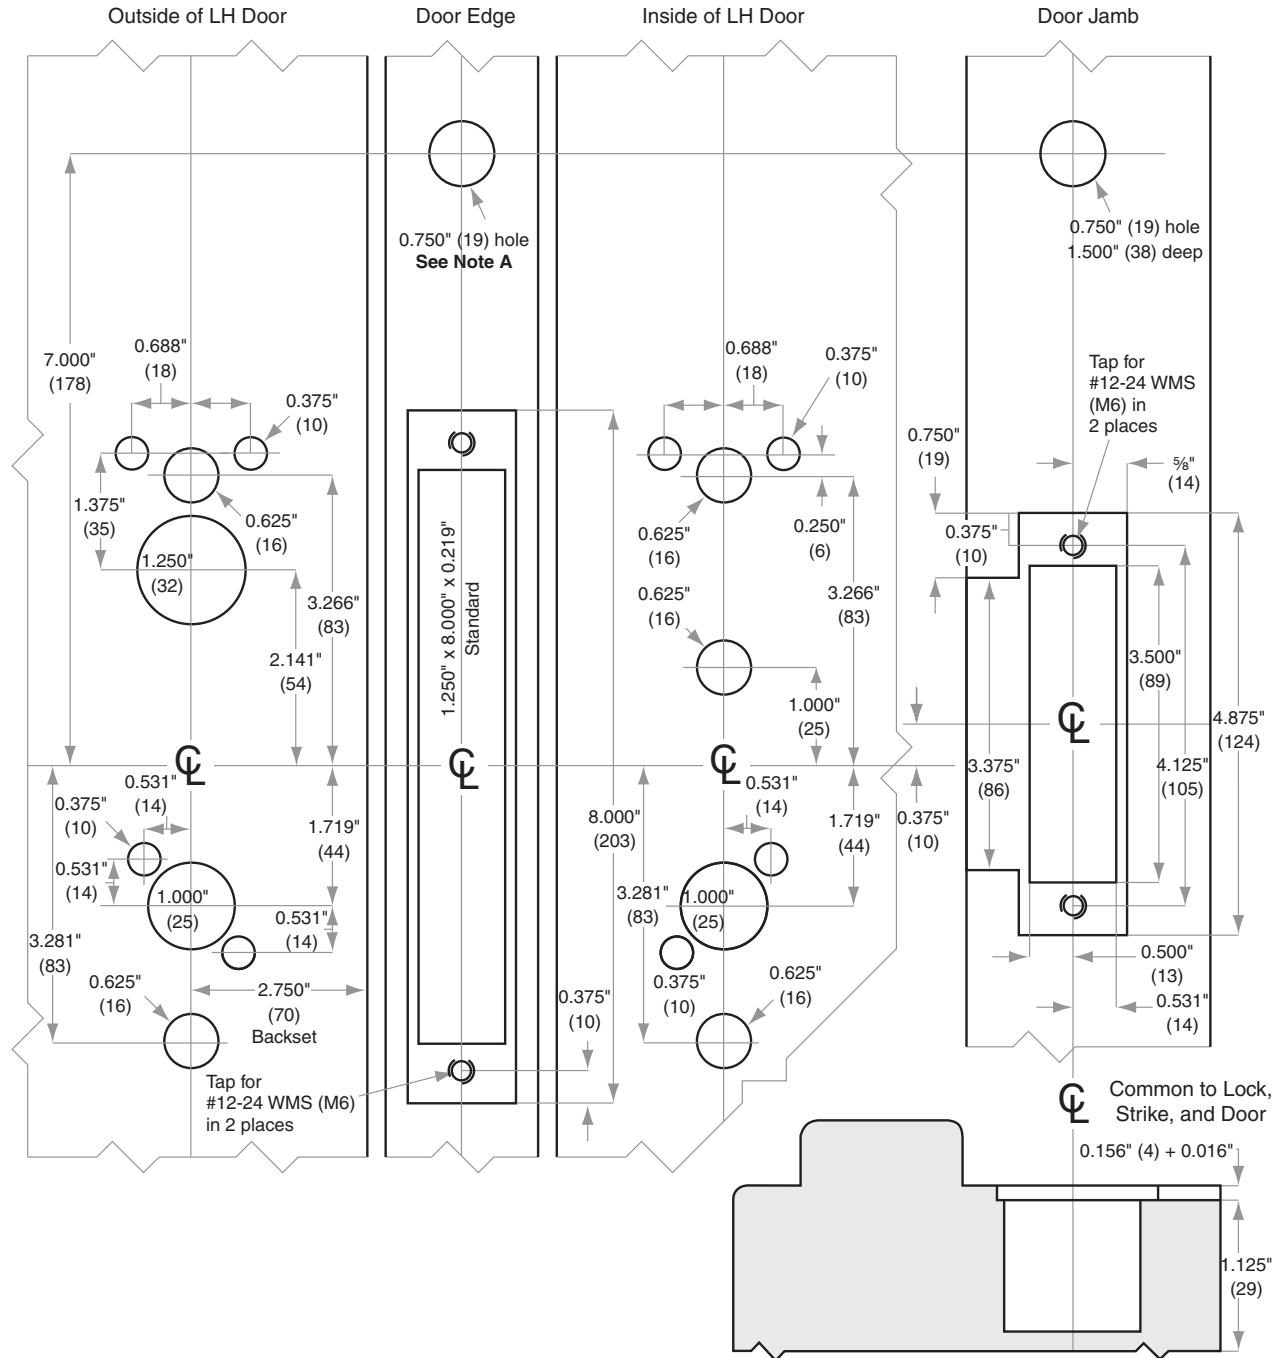

# LE Wireless Lock

Model LEMD For deadbolt applications only.

Door Type: Metal  
Trim: Addison (Escutcheon)

**Note A:**  
Drill hole 0.375" (10mm) Dia.  
at 40° angle if door is solid.

## Left Hand (LH) Door Shown

Dimensions shown in parentheses ( ) are in millimeters.

© 2017 Allegion  
LE8 Rev.05/17  
us.allegion.com

**DRAWING IS NOT TO SCALE!**

**Customer service: 877-671-7011**

**We can help you find the correct guide for your product and application!**