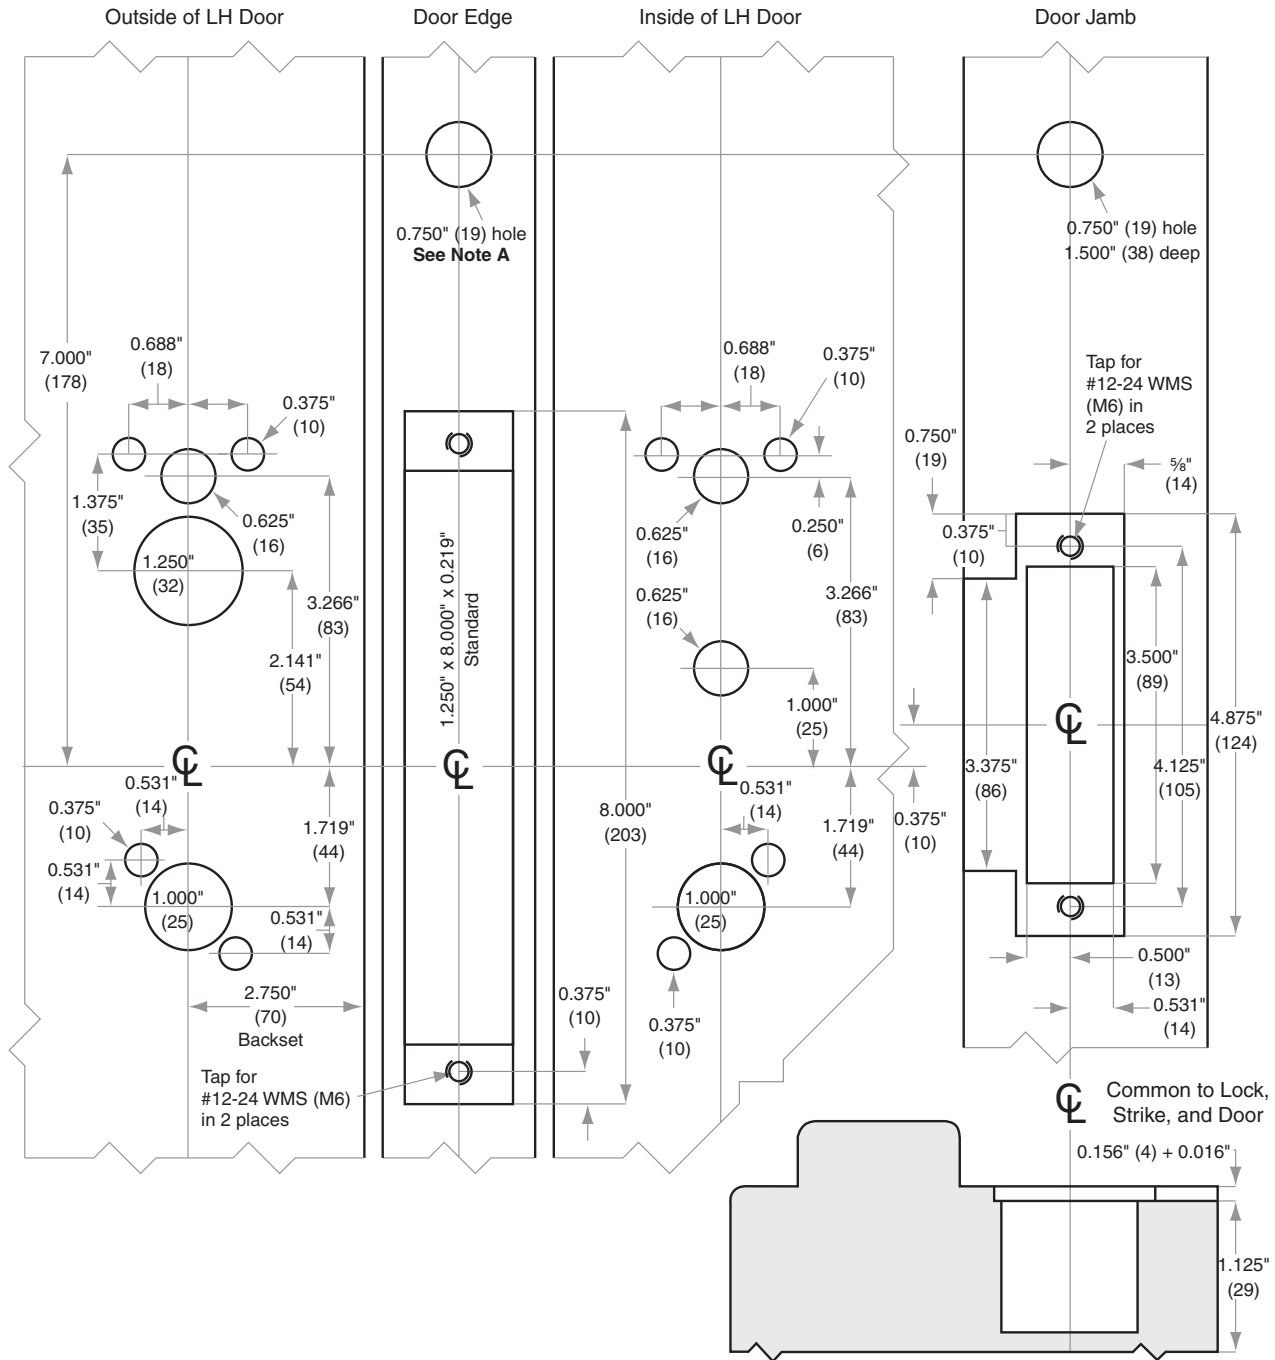

# LE Wireless Lock

Model LEMD For deadbolt applications only.

Door Type: Metal  
Trim: Greenwich (Sectional)

**Note A:**  
Drill hole 0.375" (10mm) Dia.  
at 40° angle if door is solid.

## Left Hand (LH) Door Shown

Dimensions shown in parentheses ( ) are in millimeters.

© 2017 Allegion  
LE6 Rev.05/17  
us.allegion.com

**DRAWING IS NOT TO SCALE!**  
**Customer service: 877-671-7011**  
**We can help you find the correct guide for your product and application!**