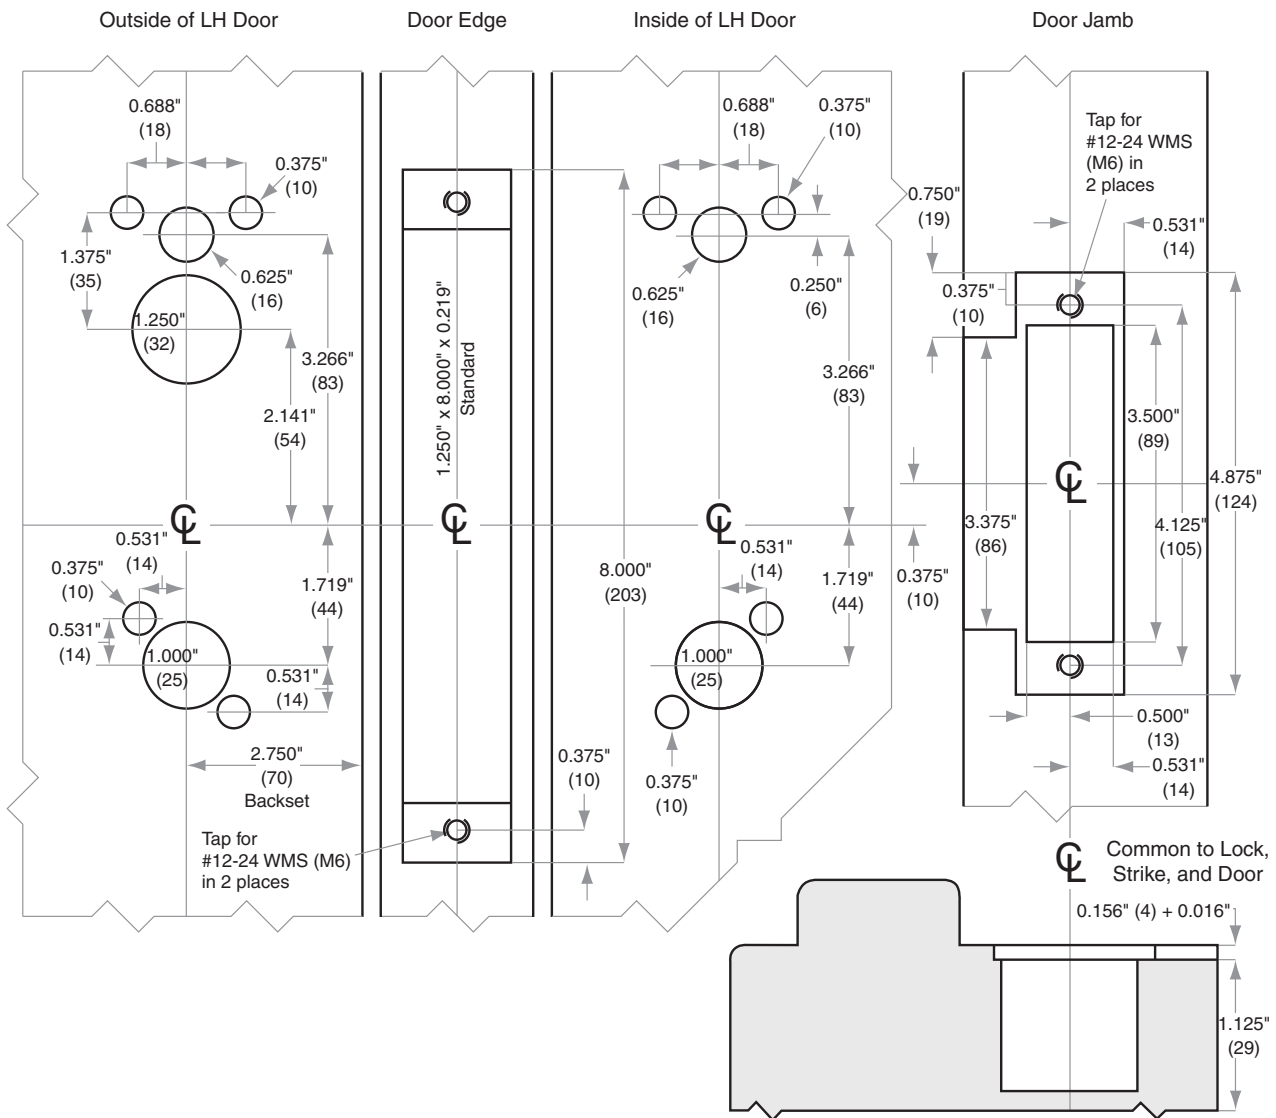

## Left Hand (LH) Door Shown

Dimensions shown in parentheses ( ) are in millimeters.

© 2017 Allegion  
LE5 Rev.05/17  
us.allegion.com

**DRAWING IS NOT TO SCALE!**

**Customer service: 877-671-7011**

**We can help you find the correct guide for your product and application!**