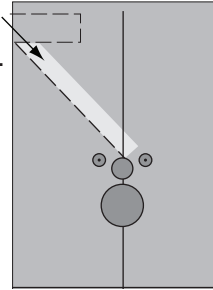

## Left Hand (LH) Door Shown

Dimensions shown in parentheses ( ) are in millimeters.

© 2017 Allegion  
LE5 Rev.05/17  
us.allegion.com

**DRAWING IS NOT TO SCALE!**

**Customer service: 877-671-7011**

**We can help you find the correct guide for your product and application!**

# LE Wireless Lock

Model LEMD For deadbolt applications only.

Door Type: Metal  
Trim: Greenwich (Sectional)

**Note A:**  
Drill hole 0.375" (10mm) Dia.  
at 40° angle if door is solid.

## Left Hand (LH) Door Shown

Dimensions shown in parentheses ( ) are in millimeters.

© 2017 Allegion  
LE6 Rev.05/17  
us.allegion.com

**DRAWING IS NOT TO SCALE!**  
**Customer service: 877-671-7011**  
**We can help you find the correct guide for your product and application!**