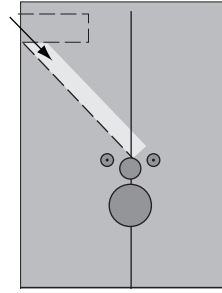

## Left Hand (LH) Door Shown

Dimensions shown in parentheses ( ) are in millimeters.

© 2017 Allegion  
LE1 Rev.05/17  
us.allegion.com

**DRAWING IS NOT TO SCALE!**

**Customer service: 877-671-7011**

**We can help you find the correct guide for your product and application!**

# LE Wireless Lock

Model LEMD For deadbolt applications only.

Door Type: Wood or composite, flat  
Trim: Greenwich (Sectional)

**Note A:**  
Drill hole  $\frac{3}{8}$ " (10 mm) Dia.  
at 40° angle if door is solid.

## Left Hand (LH) Door Shown

Dimensions shown in parentheses ( ) are in millimeters.

© 2017 Allegion  
LE2 Rev.05/17  
us.allegion.com

**DRAWING IS NOT TO SCALE!**  
**Customer service: 877-671-7011**  
**We can help you find the correct guide for your product and application!**