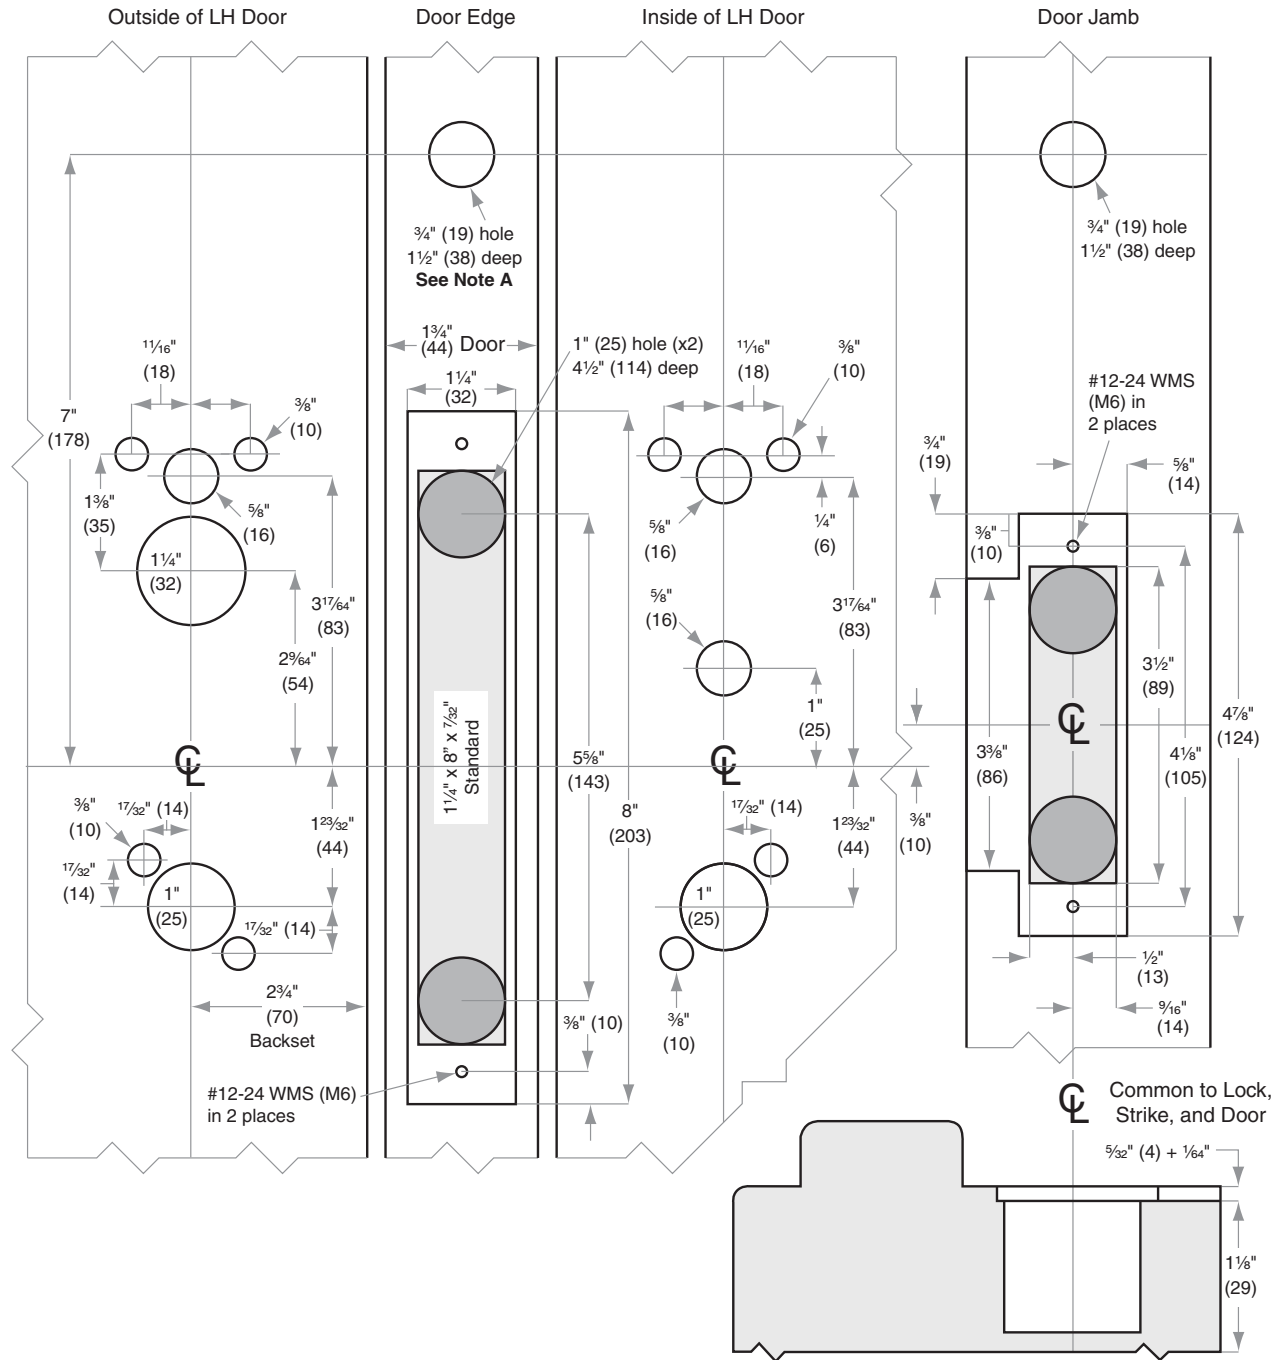

# LE Wireless Lock

Model LEMD For deadbolt applications only.

Door Type: Wood or composite, flat  
Trim: Greenwich (Sectional)

**Note A:**  
Drill hole  $\frac{3}{8}$ " (10 mm) Dia.  
at 40° angle if door is solid.

## Left Hand (LH) Door Shown

Dimensions shown in parentheses ( ) are in millimeters.

© 2017 Allegion  
LE2 Rev.05/17  
us.allegion.com

**DRAWING IS NOT TO SCALE!**  
**Customer service: 877-671-7011**  
**We can help you find the correct guide for your product and application!**