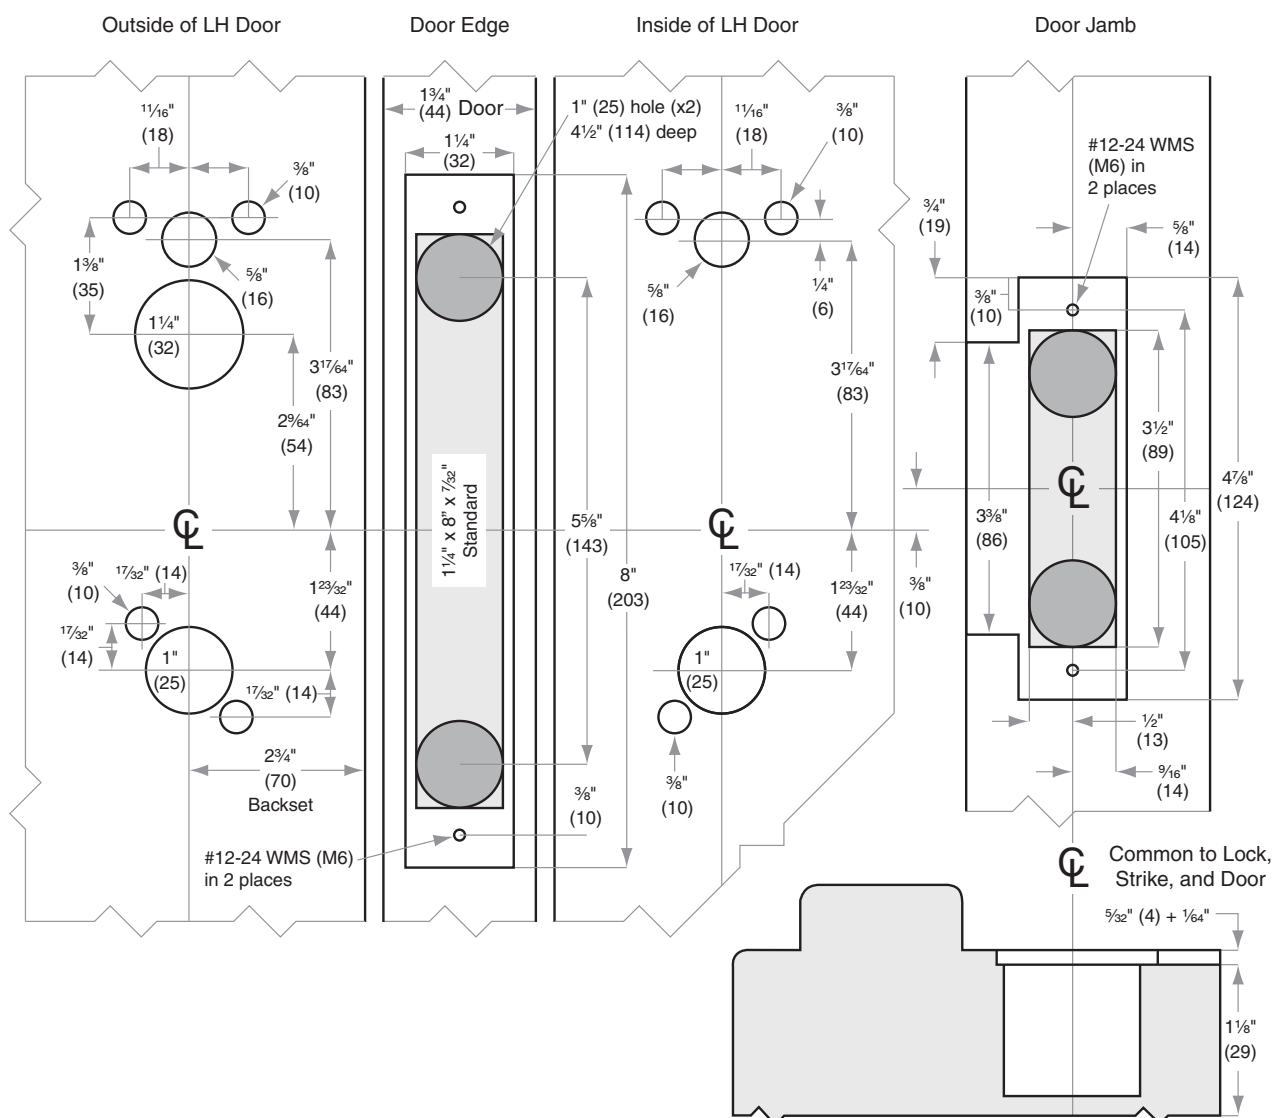

# LE Wireless Lock

Model LEMS, LEMB For non-deadbolt applications only.

Door Type: Wood or composite, flat  
Trim: Greenwich (Sectional)

## Left Hand (LH) Door Shown

Dimensions shown in parentheses ( ) are in millimeters.

© 2017 Allegion  
LE1 Rev.05/17  
us.allegion.com

**DRAWING IS NOT TO SCALE!**

**Customer service: 877-671-7011**

**We can help you find the correct guide for your product and application!**

# LE Wireless Lock

Model LEMD For deadbolt applications only.

Door Type: Wood or composite, flat  
Trim: Greenwich (Sectional)

**Note A:**  
Drill hole  $\frac{3}{8}$ " (10 mm) Dia.  
at 40° angle if door is solid.