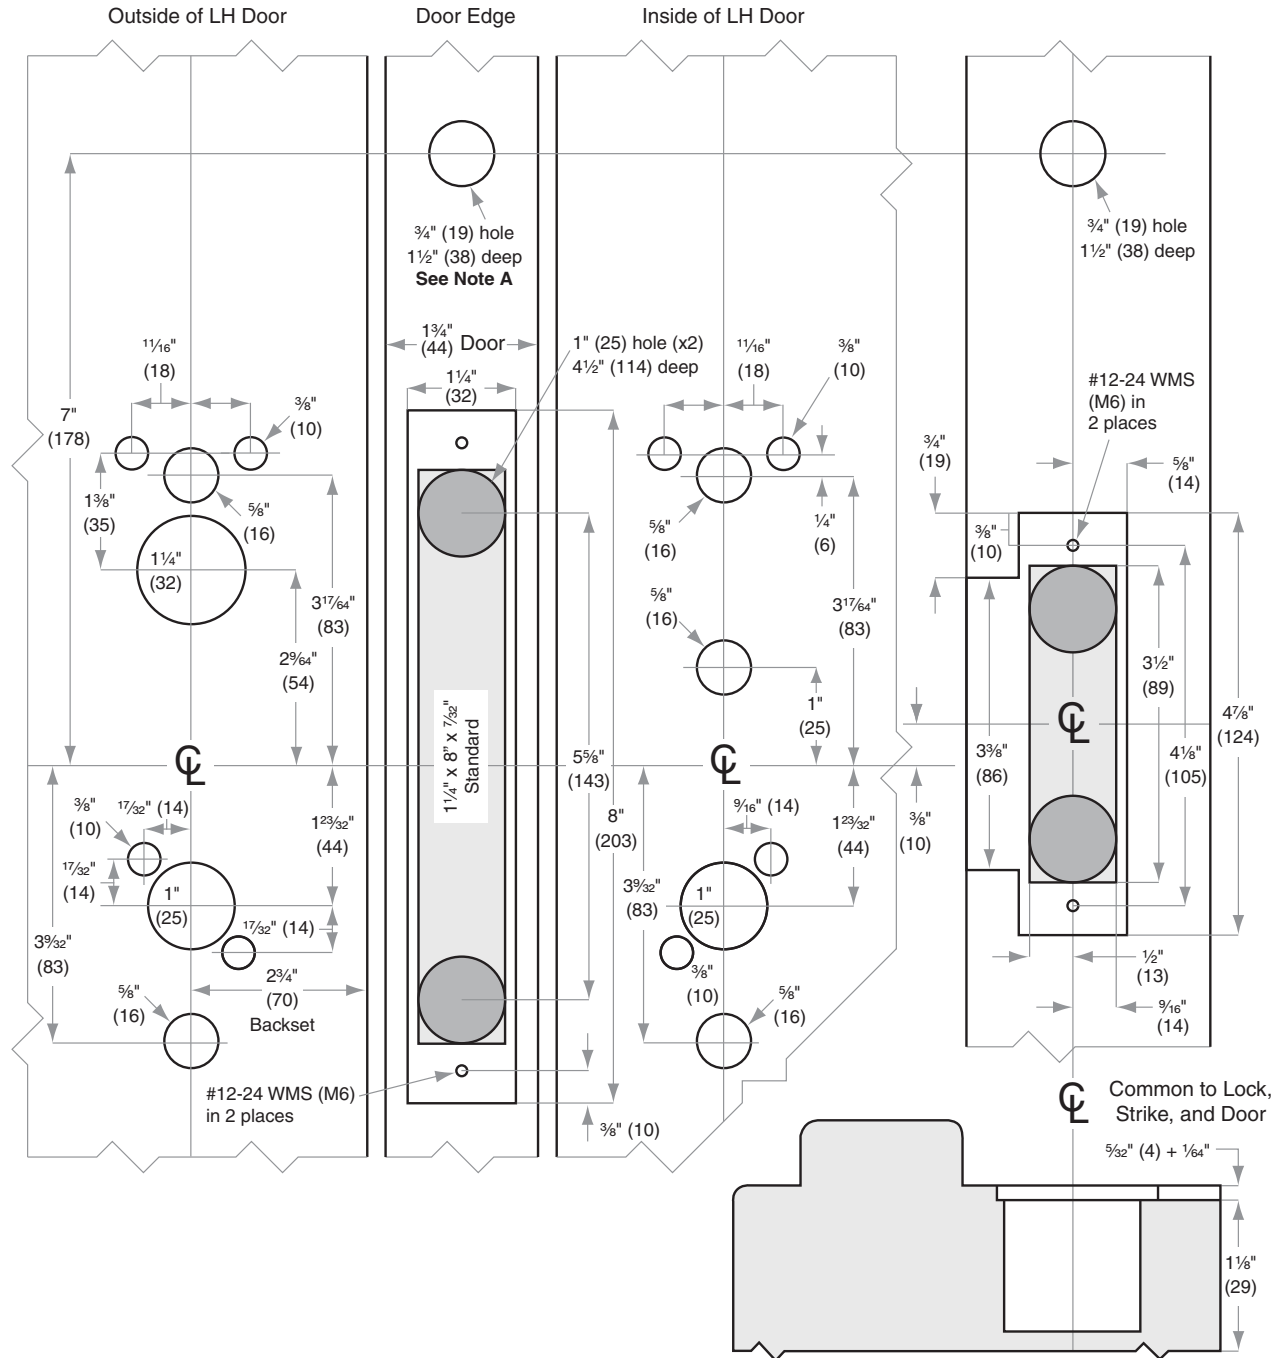

# LE Wireless Lock

Model LEMD For deadbolt applications only.

Door Type: Wood or composite, flat  
Trim: Addison (Escutcheon)

**Note A:**  
Drill hole  $\frac{3}{8}$ " (10 mm) Dia.  
at  $40^\circ$  angle if door is solid.

## Left Hand (LH) Door Shown

Dimensions shown in parentheses ( ) are in millimeters.

© 2017 Allegion  
LE4 Rev.05/17  
us.allegion.com

**DRAWING IS NOT TO SCALE!**  
**Customer service: 877-671-7011**  
**We can help you find the correct guide for your product and application!**