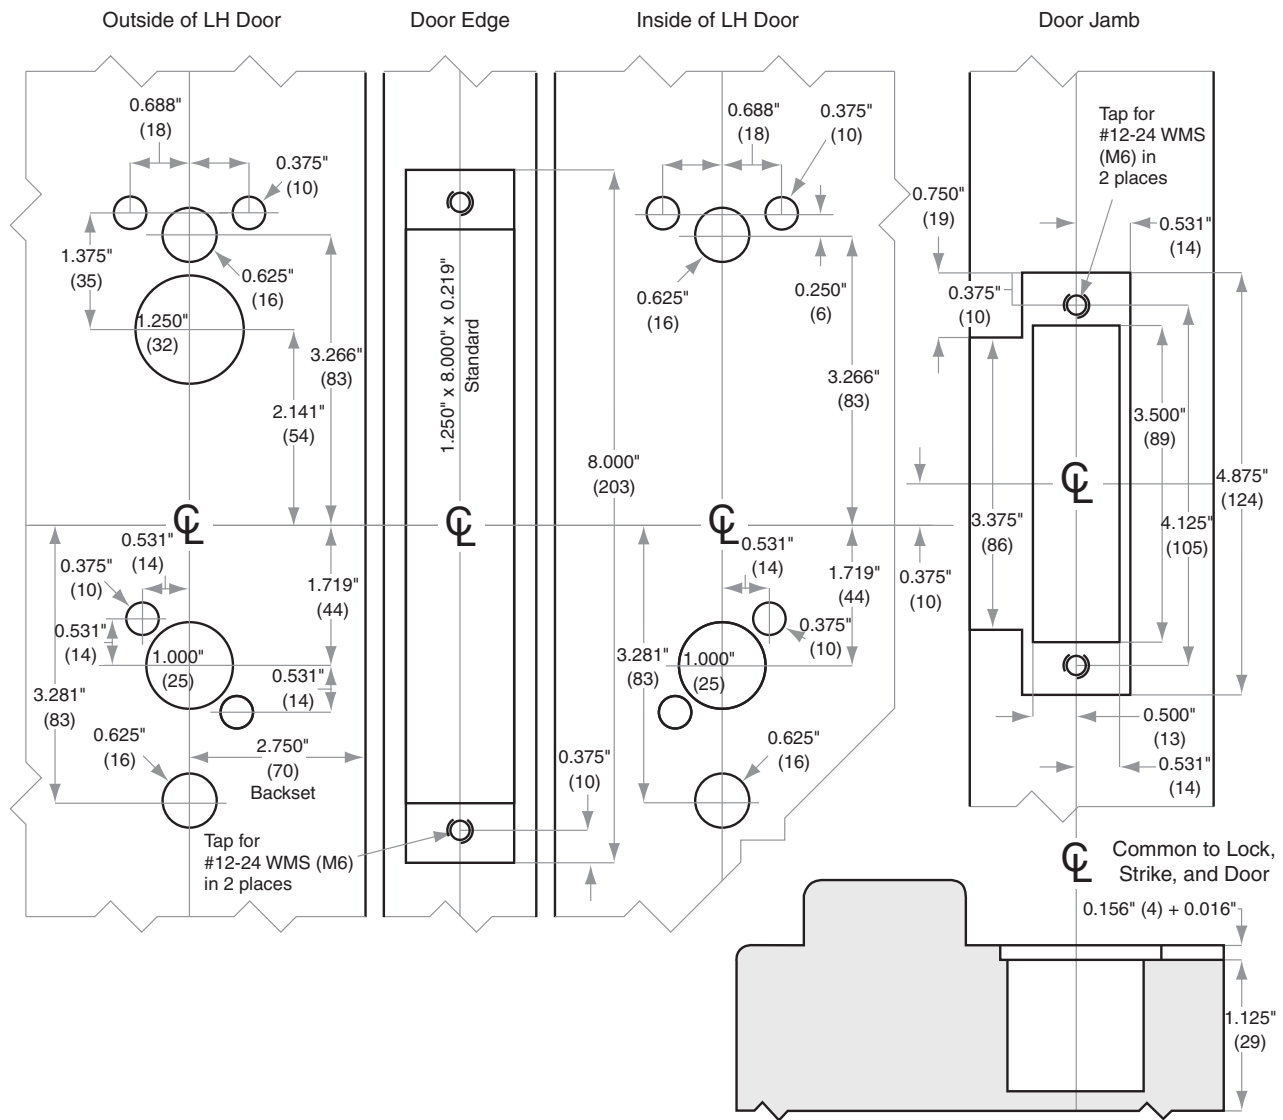

## Left Hand (LH) Door Shown

Dimensions shown in parentheses ( ) are in millimeters.

© 2017 Allegion  
LE7 Rev.05/17  
us.allegion.com

**DRAWING IS NOT TO SCALE!**

**Customer service: 877-671-7011**

**We can help you find the correct guide for your product and application!**