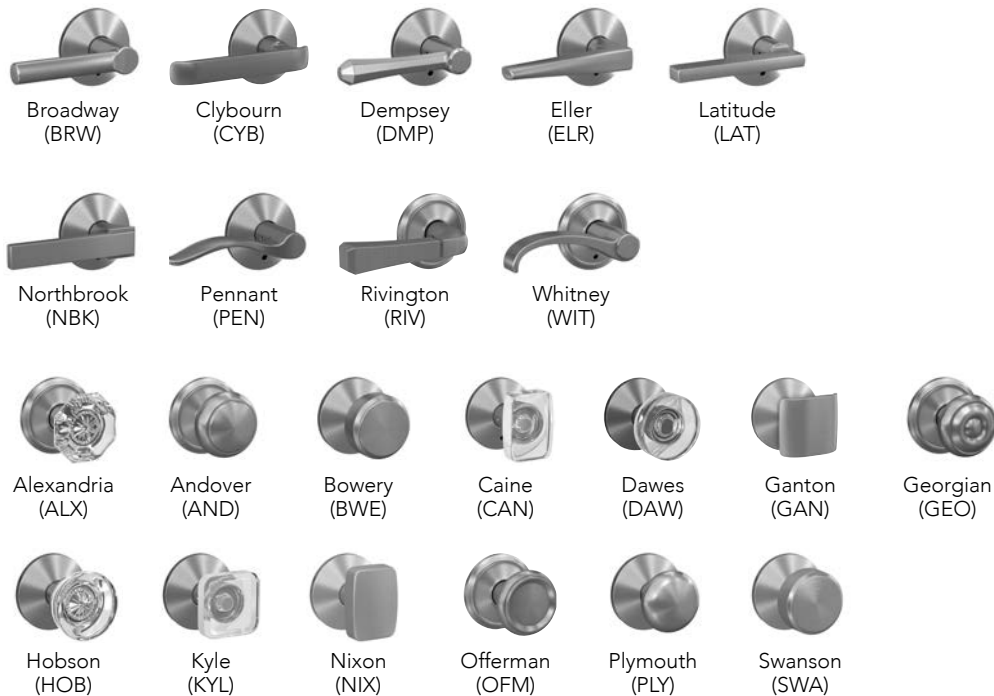

FC59 Available Interior Styles