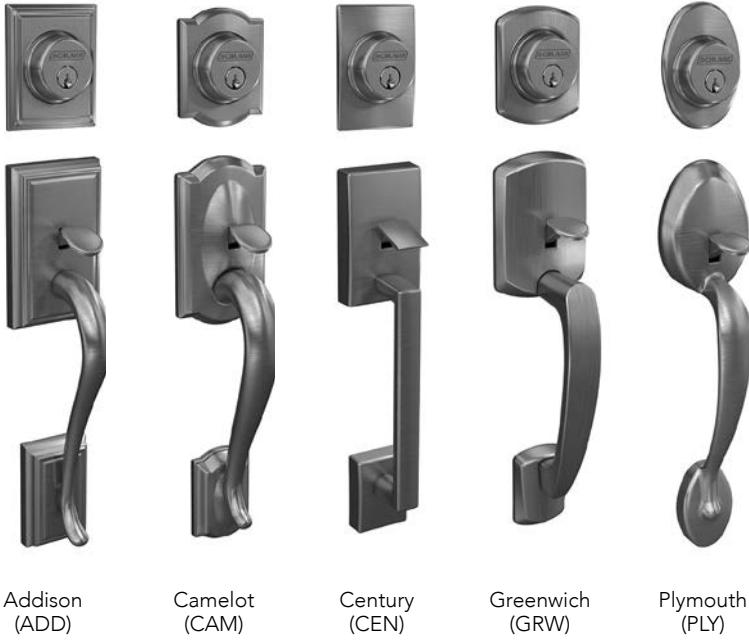

AVAILABLE STYLES

FC58 Available Exterior Styles