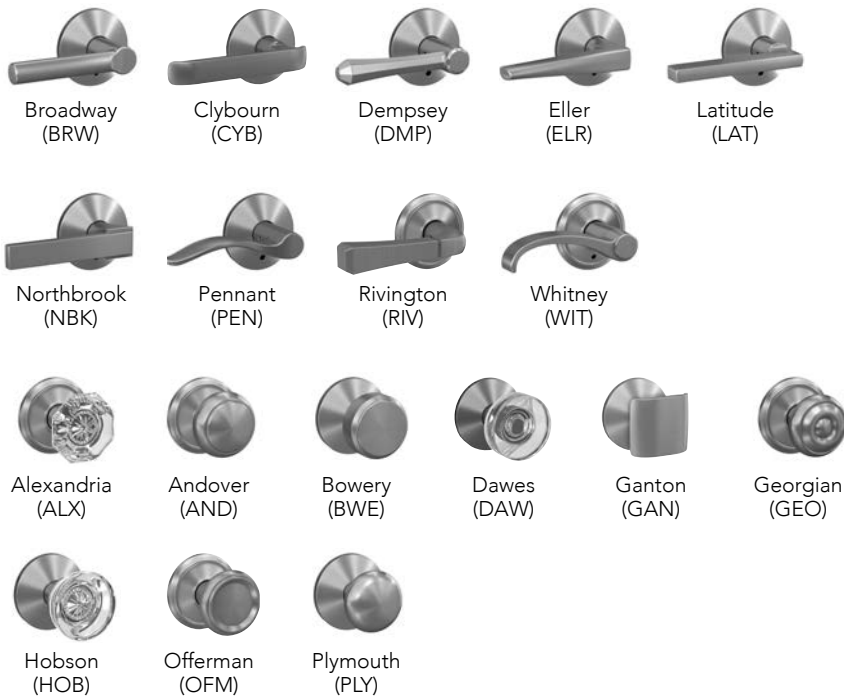

Note: For FC93 Pricing, combine pricing from FC92 Series and FC94 Series above.
Decorative Trim option- see chart on page 36.

AVAILABLE STYLES

BE489, BE469, BE375, & BE365 pair with Camelot, Century, Greenwich, & Plymouth only.

FC285 Available Exterior Styles

Addison
(ADD)

Camelot
(CAM)

Century
(CEN)

Greenwich
(GRW)

Plymouth
(PLY)

FC285 Available Interior Styles

Broadway
(BRW)

Clybourn
(CYB)

Dempsey
(DMP)

Eller
(ELR)

Latitude
(LAT)

Northbrook
(NBK)

Pennant
(PEN)

Rivington
(RIV)

Whitney
(WIT)