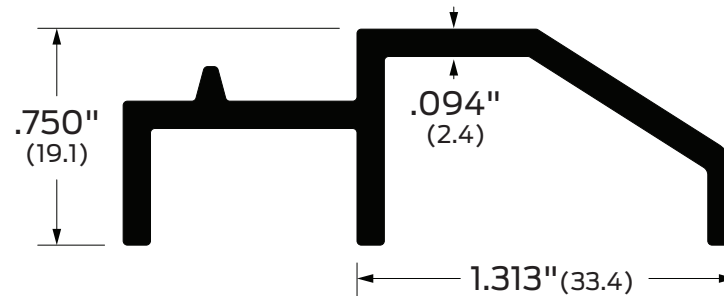

2720 Tobey Drive, Indianapolis, IN 46219
 Tel 1-877-671-7011 ■ Fax 800-851-0000
 Zero.Customer.Support@allegion.com
 www.zerointernational.com

Part No:

168

Part description:

Adjustable threshold

Notes:

Provided by:

Customer name:

Job no:

Date:

Image may not be shown to scale

Notes:

Threshold rest. Supplied without mounting holes.

Certifications:

Fire rated-UL10c