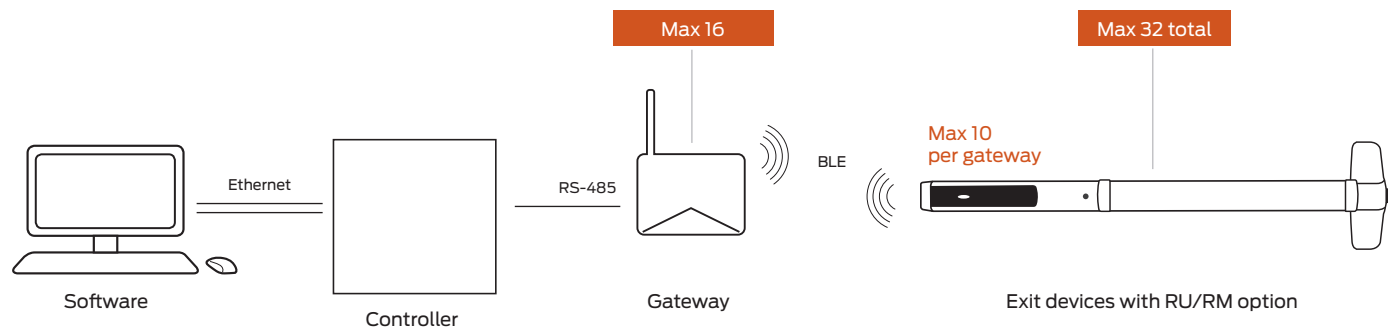

VON DUPRIN®

Gateway (RS-485) integration for exit devices with the remote undocking (RU) and remote monitoring (RM) option

Although not specifically addressed on this document, AD Series locks are also supported. See separate AD Series integration for details.

Gateway communication range up to 30' in typical building environments; a detailed site survey is recommended.