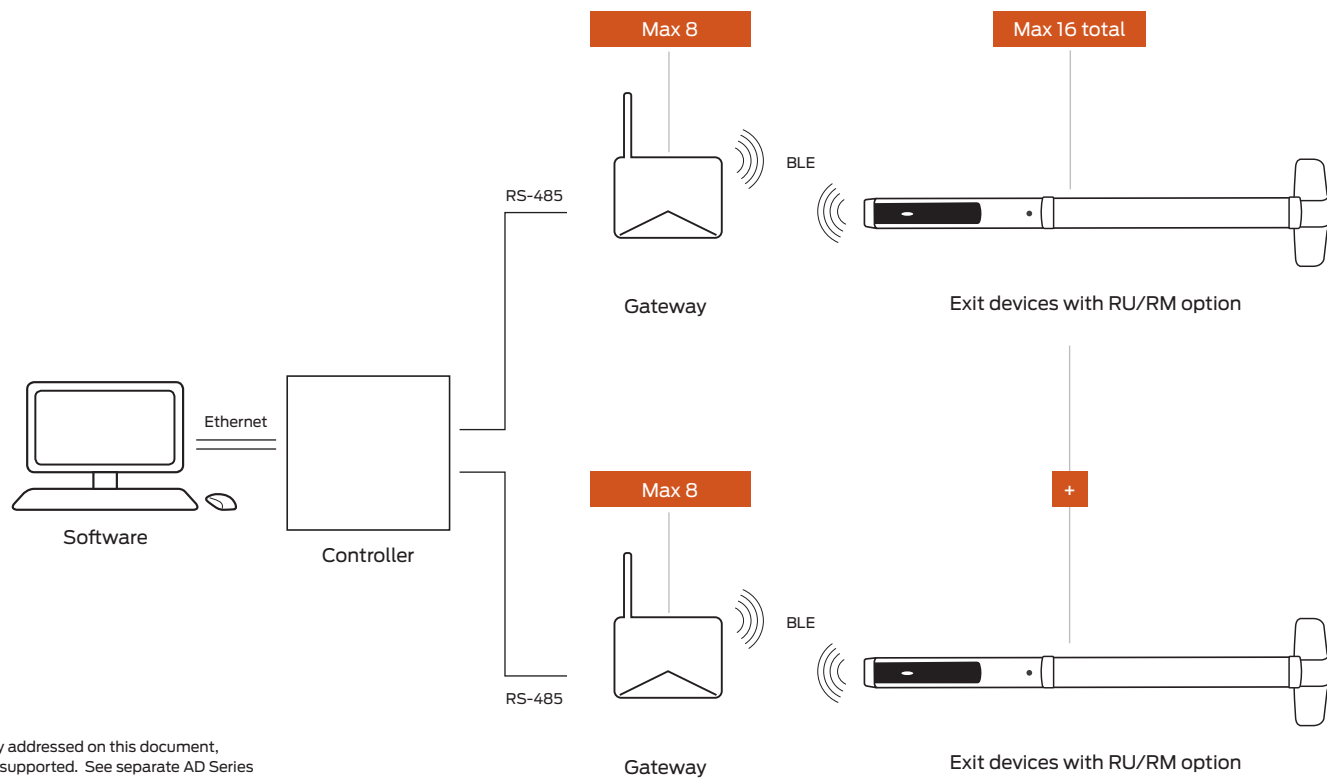

VON DUPRIN®

Gateway (RS-485) integration for exit devices with the remote undocking (RU) and remote monitoring (RM) option

Although not specifically addressed on this document, AD Series locks are also supported. See separate AD Series integration for details.

Gateway communication range up to 30' in typical building environments; a detailed site survey is recommended.