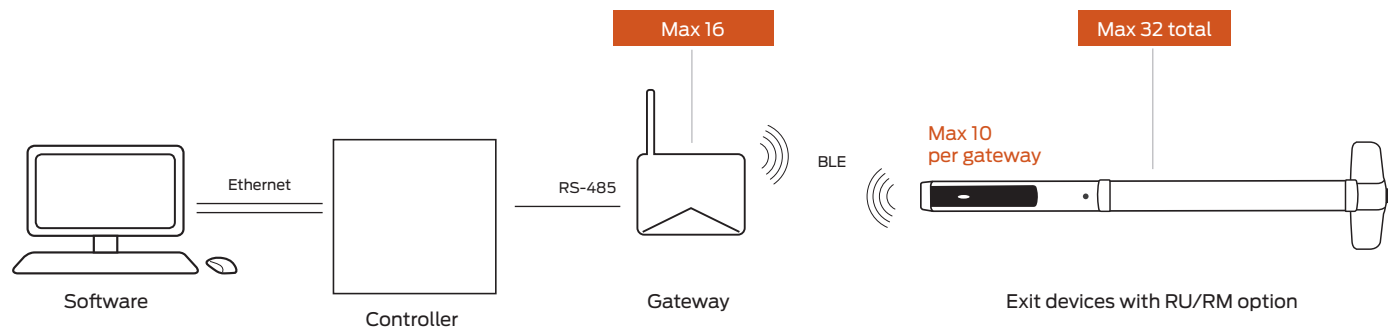

VON DUPRIN®

Advanced offline solutions for exit devices with the remote undocking (RU) and remote monitoring (RM) option

VON DUPRIN®

Gateway (RS-485) integration for exit devices with the remote undocking (RU) and remote monitoring (RM) option

Although not specifically addressed on this document, AD Series locks are also supported. See separate AD Series integration for details.

Gateway communication range up to 30' in typical building environments; a detailed site survey is recommended.

VON DUPRIN®

Gateway (RS-485) integration for exit devices with the remote undocking (RU) and remote monitoring (RM) option

Although not specifically addressed on this document, AD Series locks are also supported. See separate AD Series integration for details.