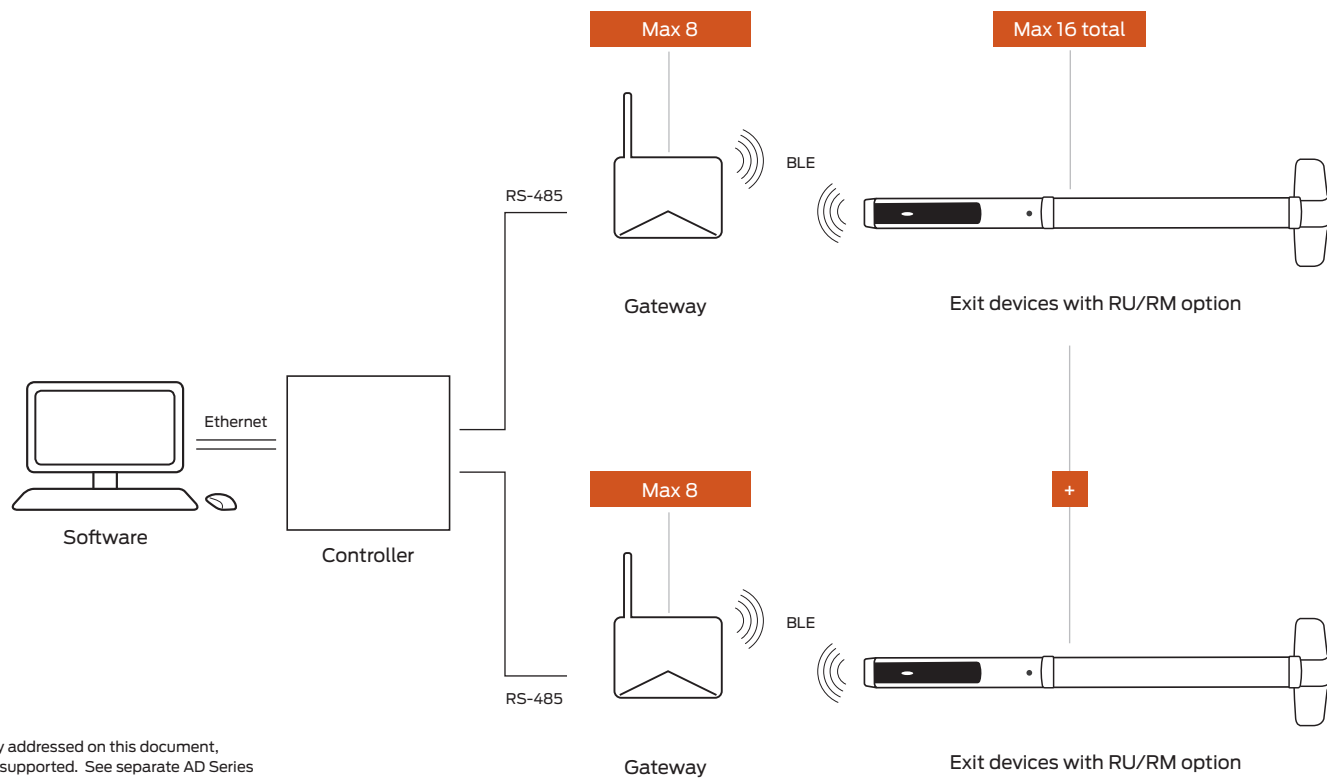

VON DUPRIN®

Advanced offline solutions for exit devices with the remote undocking (RU) and remote monitoring (RM) option

VON DUPRIN®

Gateway (RS-485) integration for exit devices with the remote undocking (RU) and remote monitoring (RM) option

Although not specifically addressed on this document, AD Series locks are also supported. See separate AD Series integration for details.

Gateway communication range up to 30' in typical building environments; a detailed site survey is recommended.

VON DUPRIN®

Gateway (RS-485) integration for exit devices with the remote undocking (RU) and remote monitoring (RM) option

Although not specifically addressed on this document, AD Series locks are also supported. See separate AD Series integration for details.

Gateway communication range up to 30' in typical building environments; a detailed site survey is recommended.