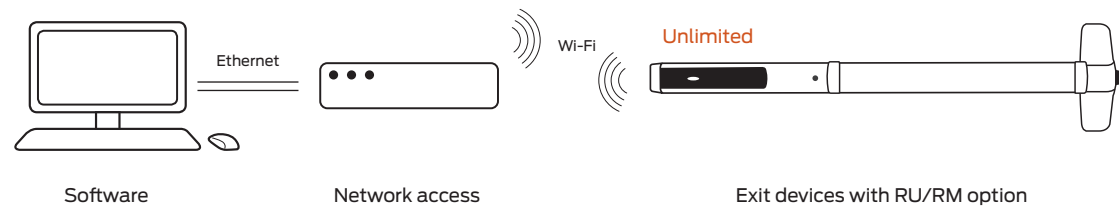

VON DUPRIN®

Advanced offline solutions for exit devices with the remote undocking (RU) and remote monitoring (RM) option

VON DUPRIN®

Gateway (RS-485) integration for exit devices with the remote undocking (RU) and remote monitoring (RM) option

Although not specifically addressed on this document, AD Series locks are also supported. See separate AD Series integration for details.

Gateway communication range up to 30' in typical building environments; a detailed site survey is recommended.

VON DUPRIN®

Gateway (RS-485) integration for exit devices with the remote undocking (RU) and remote monitoring (RM) option

Although not specifically addressed on this document, AD Series locks are also supported. See separate AD Series integration for details.