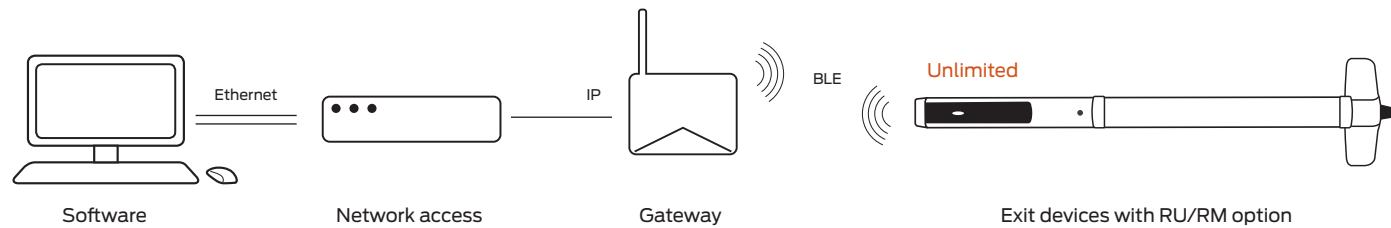

VON DUPRIN®

Gateway IP(PoE) integration for
exit devices with the remote undocking (RU)
and remote monitoring (RM) option

Gateway communication range up to 30' in typical building environments; a detailed site survey is recommended.