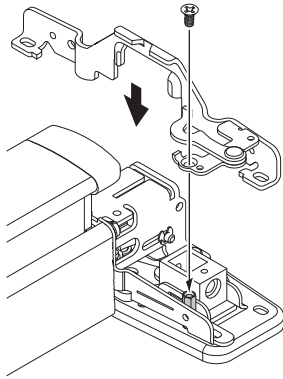

Make sure cylinder cam is in position shown with key removed (Figure A). If not, remove key, remove cam, and reinstall cam in position shown (Figure B).

Figure A

Figure B

3 Remove Center Case Cover and Cylinder Bracket.

LHR shown

LHR Top

4 Remove Dogging Hook and Bracket.

5 Install Lift Finger and Retainer Clip.

Install lift finger thru back side of center case, and begin tightening the adjustment screw.

When the top slot in adjustment screw becomes visible, install retainer clip by snapping it into the slot. Continue tightening adjustment screw to raise the lift finger until it is snug against block.

Secure retainer clip with screw

6 Install Exit Device and Cable System Per Device Installation Instructions Before Proceeding.

7 Reinstall Dogging Hook and Bracket.

▲ IMPORTANT: Confirm correct orientation of dogging hook.