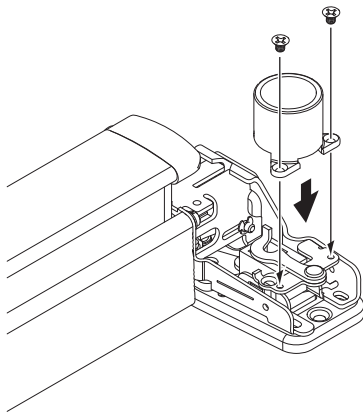

LHR shown

LHR Top

4 Remove Dogging Hook and Bracket.

5 Install Lift Finger and Retainer Clip.

Install lift finger thru back side of center case, and begin tightening the adjustment screw.

When the top slot in adjustment screw becomes visible, install retainer clip by snapping it into the slot. Continue tightening adjustment screw to raise the lift finger until it is snug against block.

Secure retainer clip with screw

6 Install Exit Device and Cable System Per Device Installation Instructions Before Proceeding.

7 Reinstall Dogging Hook and Bracket.

▲ IMPORTANT: Confirm correct orientation of dogging hook.

correct orientation

incorrect orientation

8 Reinstall Cylinder Bracket.

9 Install Cylinder and Set Screw.

Tighten bracket set screw with $\frac{1}{16}$ " hex wrench

If you cannot reach bracket set screw with wrench, remove bracket from center case, install cylinder in bracket, tighten bracket set screw, and reinstall bracket in center case