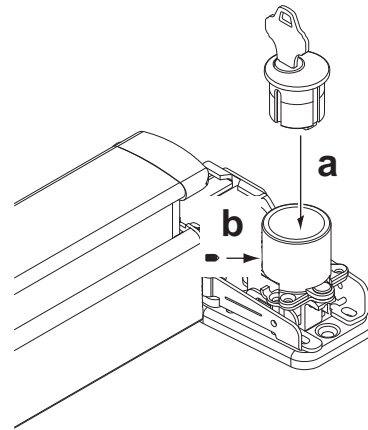

LHR shown

LHR Top

4 Remove Dogging Hook and Bracket.

5 Install Lift Finger and Retainer Clip.

Install lift finger thru back side of center case, and begin tightening the adjustment screw.

When the top slot in adjustment screw becomes visible, install retainer clip by snapping it into the slot. Continue tightening adjustment screw to raise the lift finger until it is snug against block.

Secure retainer clip with screw

6 Install Exit Device and Cable System Per Device Installation Instructions Before Proceeding.

7 Reinstall Dogging Hook and Bracket.

▲ IMPORTANT: Confirm correct orientation of dogging hook.

correct orientation

incorrect orientation

8 Reinstall Cylinder Bracket.

9 Install Cylinder and Set Screw.

Tighten bracket set screw with $\frac{1}{16}$ " hex wrench

If you cannot reach bracket set screw with wrench, remove bracket from center case, install cylinder in bracket, tighten bracket set screw, and reinstall bracket in center case

10 Adjust Lift Finger Per Device Installation Instructions.

11 Install Center Case Cover When Device Installation is Complete.

12 Dogging

To dog RHR device, insert key and turn key 360° counterclockwise.