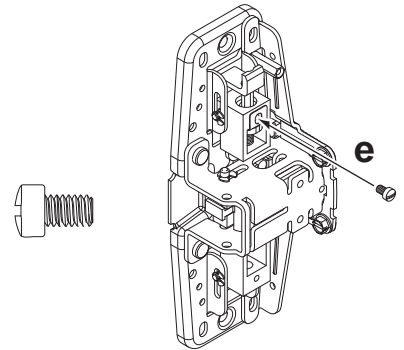

Make sure cylinder cam is in position shown with key removed (Figure A). If not, remove key, remove cam, and reinstall cam in position shown (Figure B).

Figure A

Figure B

3 Remove Center Case Cover and Cylinder Bracket.

LHR shown

LHR Top

4 Remove Dogging Hook and Bracket.

5 Install Lift Finger and Retainer Clip.

Install lift finger thru back side of center case, and begin tightening the adjustment screw.

When the top slot in adjustment screw becomes visible, install retainer clip by snapping it into the slot. Continue tightening adjustment screw to raise the lift finger until it is snug against block.

Secure retainer clip with screw

6 Install Exit Device and Cable System Per Device Installation Instructions Before Proceeding.

7 Reinstall Dogging Hook and Bracket.

▲ IMPORTANT: Confirm correct orientation of dogging hook.

correct orientation

incorrect orientation

8 Reinstall Cylinder Bracket.

9 Install Cylinder and Set Screw.

Tighten bracket set screw with $\frac{1}{16}$ " hex wrench

If you cannot reach bracket set screw with wrench, remove bracket from center case, install cylinder in bracket, tighten bracket set screw, and reinstall bracket in center case