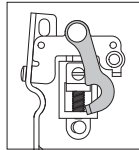

LHR shown

LHR Top

4 Remove Dogging Hook and Bracket.

5 Install Lift Finger and Retainer Clip.

Install lift finger thru back side of center case, and begin tightening the adjustment screw.

When the top slot in adjustment screw becomes visible, install retainer clip by snapping it into the slot. Continue tightening adjustment screw to raise the lift finger until it is snug against block.

Secure retainer clip with screw

6 Install Exit Device and Cable System Per Device Installation Instructions Before Proceeding.

7 Reinstall Dogging Hook and Bracket.

▲ IMPORTANT: Confirm correct orientation of dogging hook.

correct orientation

incorrect orientation

8 Reinstall Cylinder Bracket.

9 Install Cylinder and Set Screw.

Tighten bracket set screw with $\frac{1}{16}$ " hex wrench

If you cannot reach bracket set screw with wrench, remove bracket from center case, install cylinder in bracket, tighten bracket set screw, and reinstall bracket in center case