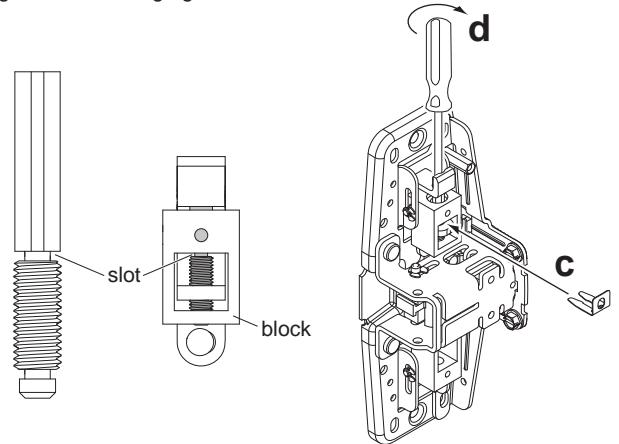

Make sure cylinder cam is in position shown with key removed (Figure A). If not, remove key, remove cam, and reinstall cam in position shown (Figure B).

Figure A

Figure B

3 Remove Center Case Cover and Cylinder Bracket.

LHR shown

LHR Top

4 Remove Dogging Hook and Bracket.

5 Install Lift Finger and Retainer Clip.

Install lift finger thru back side of center case, and begin tightening the adjustment screw.

When the top slot in adjustment screw becomes visible, install retainer clip by snapping it into the slot. Continue tightening adjustment screw to raise the lift finger until it is snug against block.

Secure retainer clip with screw

6 Install Exit Device and Cable System Per Device Installation Instructions Before Proceeding.

7 Reinstall Dogging Hook and Bracket.

▲ IMPORTANT: Confirm correct orientation of dogging hook.

correct orientation

incorrect orientation

8 Reinstall Cylinder Bracket.

9 Install Cylinder and Set Screw.

Tighten bracket set screw with $\frac{1}{16}$ " hex wrench

If you cannot reach bracket set screw with wrench, remove bracket from center case, install cylinder in bracket, tighten bracket set screw, and reinstall bracket in center case