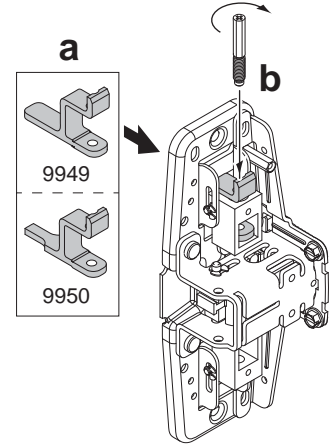

Make sure cylinder cam is in position shown with key removed (Figure A). If not, remove key, remove cam, and reinstall cam in position shown (Figure B).

Figure A

Figure B

3 Remove Center Case Cover and Cylinder Bracket.

LHR shown

LHR Top

4 Remove Dogging Hook and Bracket.

5 Install Lift Finger and Retainer Clip.

Install lift finger thru back side of center case, and begin tightening the adjustment screw.

When the top slot in adjustment screw becomes visible, install retainer clip by snapping it into the slot. Continue tightening adjustment screw to raise the lift finger until it is snug against block.

Secure retainer clip with screw

6 Install Exit Device and Cable System Per Device Installation Instructions Before Proceeding.

7 Reinstall Dogging Hook and Bracket.

▲ IMPORTANT: Confirm correct orientation of dogging hook.