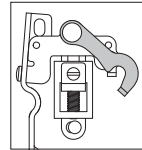

LHR shown

LHR Top

4 Remove Dogging Hook and Bracket.

5 Install Lift Finger and Retainer Clip.

Install lift finger thru back side of center case, and begin tightening the adjustment screw.

When the top slot in adjustment screw becomes visible, install retainer clip by snapping it into the slot. Continue tightening adjustment screw to raise the lift finger until it is snug against block.

Secure retainer clip with screw

6 Install Exit Device and Cable System Per Device Installation Instructions Before Proceeding.

7 Reinstall Dogging Hook and Bracket.

▲ IMPORTANT: Confirm correct orientation of dogging hook.

correct orientation

incorrect orientation

8 Reinstall Cylinder Bracket.

9 Install Cylinder and Set Screw.

Tighten bracket set screw with $\frac{1}{16}$ " hex wrench

If you cannot reach bracket set screw with wrench, remove bracket from center case, install cylinder in bracket, tighten bracket set screw, and reinstall bracket in center case