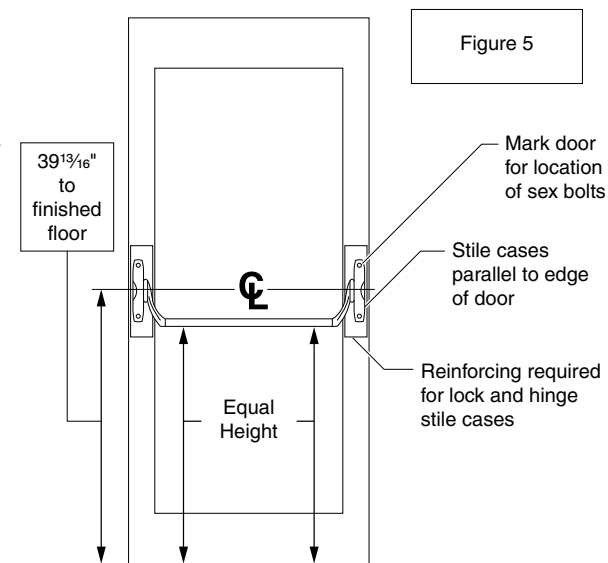

24509507

55DU/RX55DU

VON DUPRIN®

Dummy Crossbars

1 Prepare Door.

- a. Draw horizontal center line $39\frac{13}{16}$ " from finished floor.
- b. Tape full size Template 1 or 2, depending on handing of door, to inside face of lock stile and hinge stile. In addition to the templates, refer to Figure 1 (for single door) and Figure 2 (for a pair of doors) for placement of vertical center lines.

- a. Attach lock stile case to door (See Figure 3 or Figure 4).

3 Apply Hinge Stile Case and Crossbar Tube (Figure 5).

- a. Slip crossbar tube on lock stile and hinge stile lever arms. (See instruction 941009 for cutting crossbar, if necessary.)
- b. Be sure crossbar is level and hinge stile case is parallel to edge of door and approximately on center line of exposed stile.
- c. Using holes in hinge stile case, mark location and prepare door for sex bolts.
- d. Apply hinge stile case with crossbar in place.
- e. Tighten wedge-tite set screws securely with dog key and screwdriver or equivalent for leverage and test crossbar for free action. (See instruction 941009.)

Installation Instructions

CAUTION: This product does not function as a panic device.

$\frac{1}{4}$ " Min. Suggested Location
(same for hinge stile and lock stile)

$\frac{3}{4}$ " Min. Suggested Location
from edge of door to edge of panic
(same for hinge stile and lock stile)

$39\frac{13}{16}$ " to finished floor

Mark door for location of sex bolts

Stile cases parallel to edge of door

Reinforcing required for lock and hinge stile cases

Equal Height

Lock Case Template for RHR Door Hinge Case Template for LHR Door