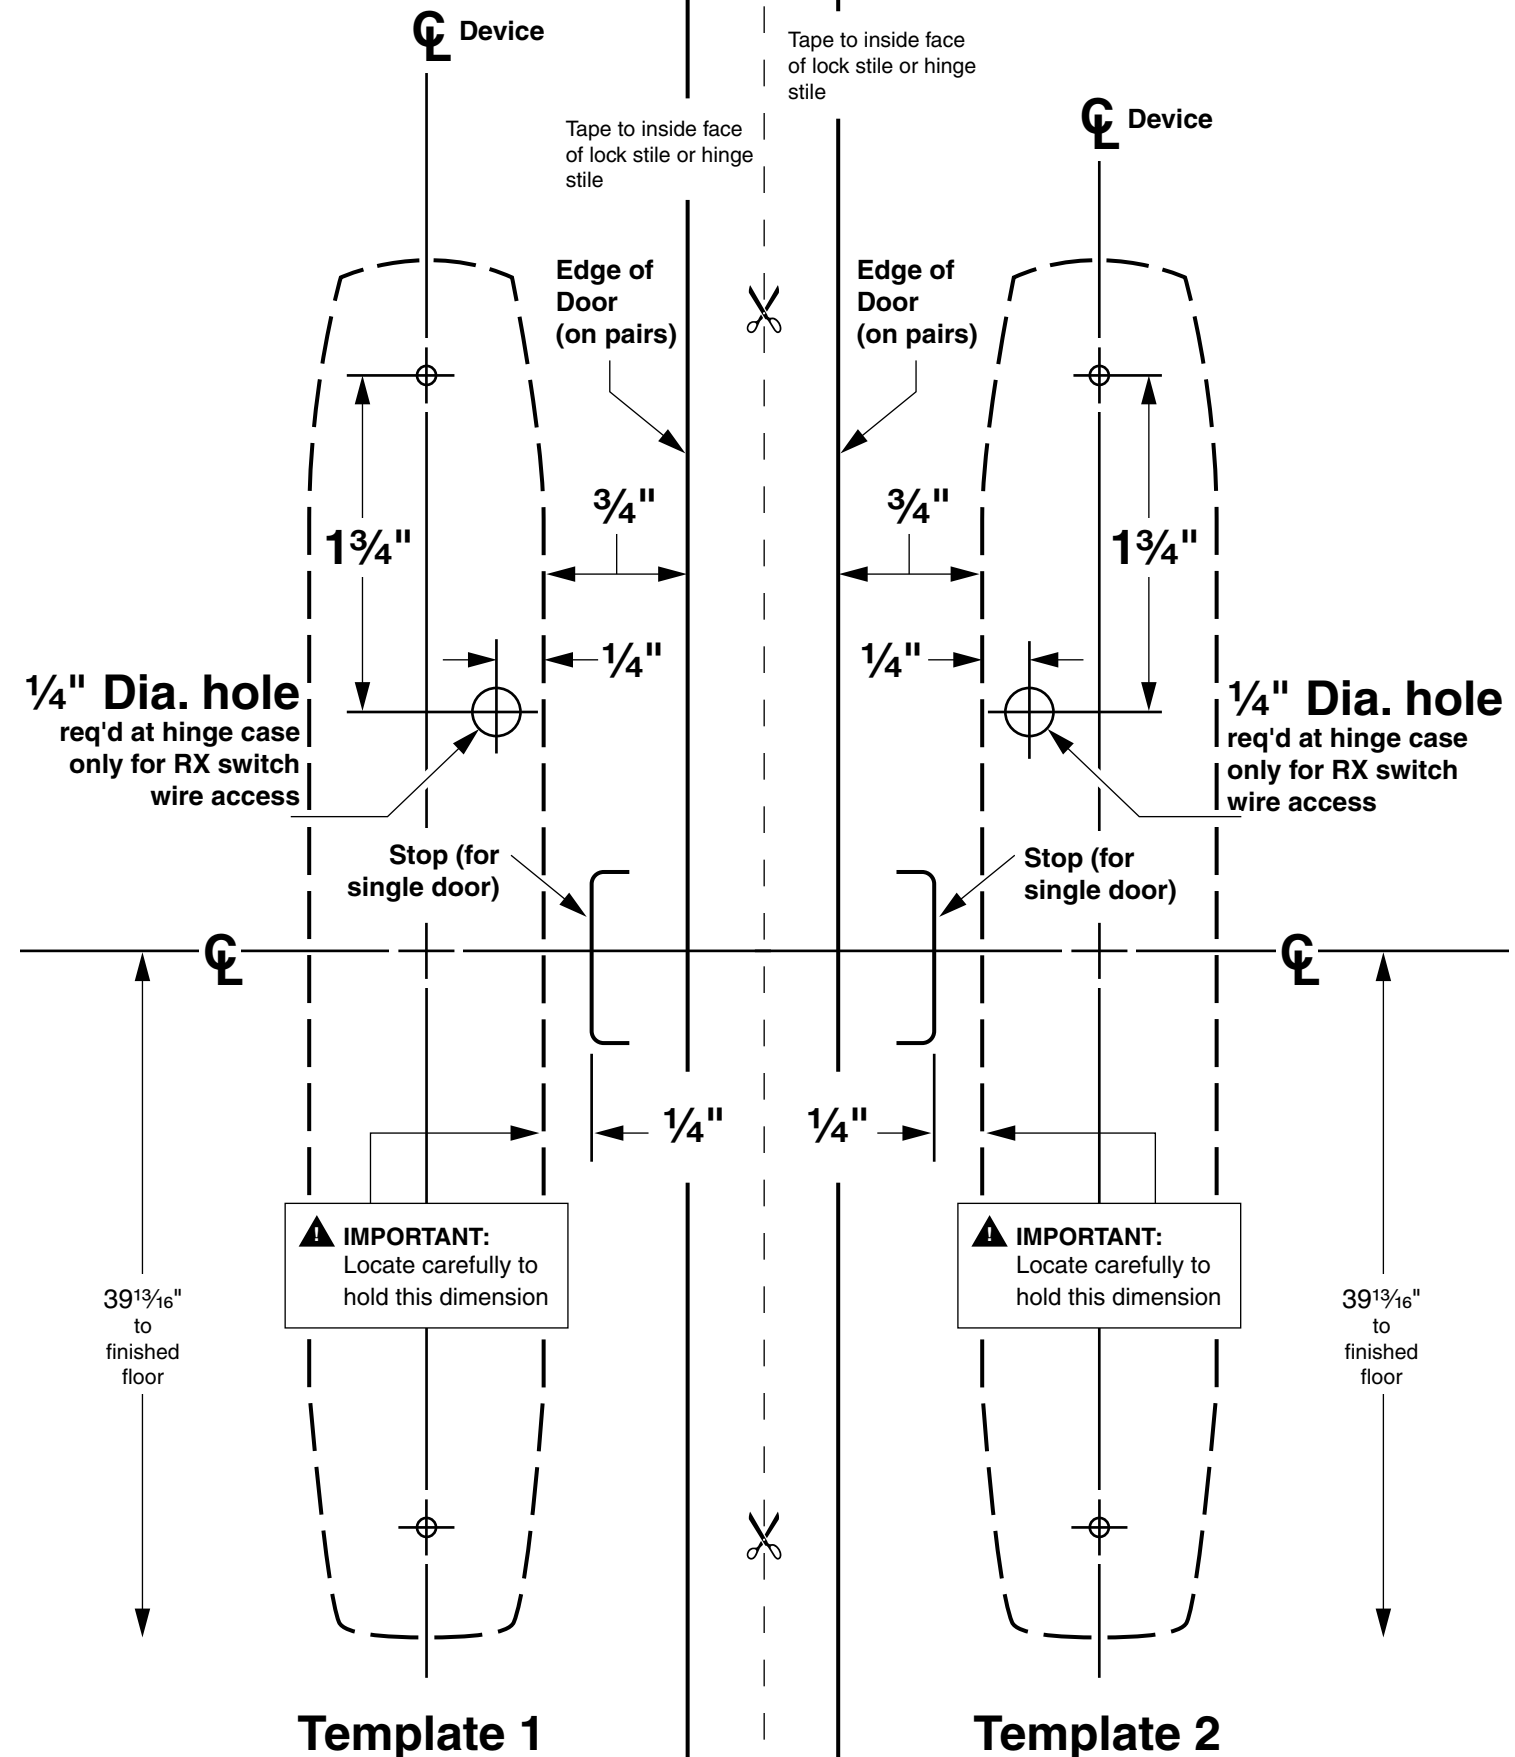

Lock Case Template for RHR Door Hinge Case Template for LHR Door

Lock Case Template for LHR Door Hinge Case Template for RHR Door