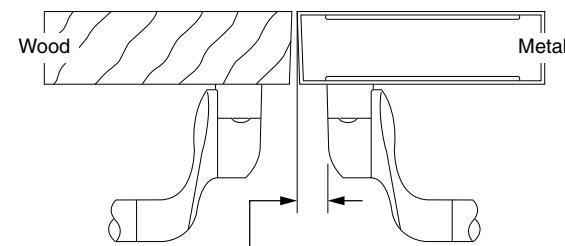

24509507

55DU/RX55DU

VON DUPRIN®

Dummy Crossbars

1 Prepare Door.

- a. Draw horizontal center line $39\frac{13}{16}$ " from finished floor.
- b. Tape full size Template 1 or 2, depending on handing of door, to inside face of lock stile and hinge stile. In addition to the templates, refer to Figure 1 (for single door) and Figure 2 (for a pair of doors) for placement of vertical center lines.

NOTE: Be sure center lines for lock/hinge stile cases are parallel to stop or edge of door.

- c. Prepare door as shown. See Figure 3 for metal door application, and Figure 4 for wood door application.

2 Apply Lock Stile Case.

- a. Attach lock stile case to door (See Figure 3 or Figure 4).

3 Apply Hinge Stile Case and Crossbar Tube (Figure 5).

- a. Slip crossbar tube on lock stile and hinge stile lever arms. (See instruction 941009 for cutting crossbar, if necessary.)
- b. Be sure crossbar is level and hinge stile case is parallel to edge of door and approximately on center line of exposed stile.
- c. Using holes in hinge stile case, mark location and prepare door for sex bolts.
- d. Apply hinge stile case with crossbar in place.
- e. Tighten wedge-tite set screws securely with dog key and screwdriver or equivalent for leverage and test crossbar for free action. (See instruction 941009.)

Installation Instructions

CAUTION: This product does not function as a panic device.

$\frac{1}{4}$ " Min. Suggested Location
(same for hinge stile and lock stile)

$\frac{3}{4}$ " Min. Suggested Location
from edge of door to edge of panic
(same for hinge stile and lock stile)