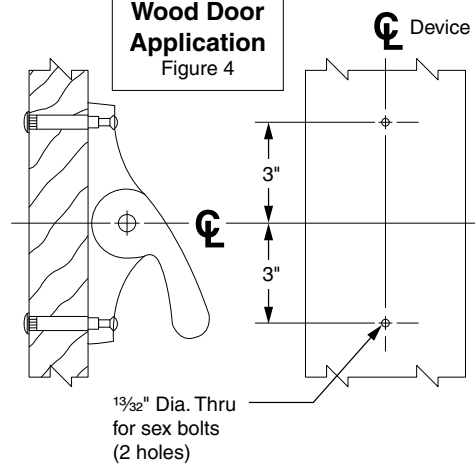

Wood Door Application Figure 4

Customer Service

1-877-671-7011 www.allegion.com/us

© Allegion 2014
Printed in U.S.A.
24509507 Rev. 01/14-b