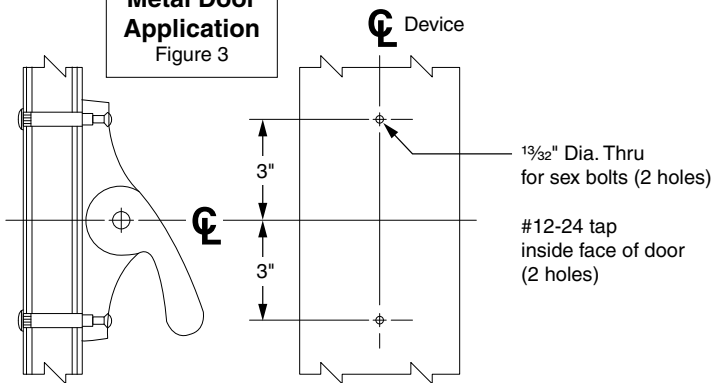

Metal Door Application Figure 3