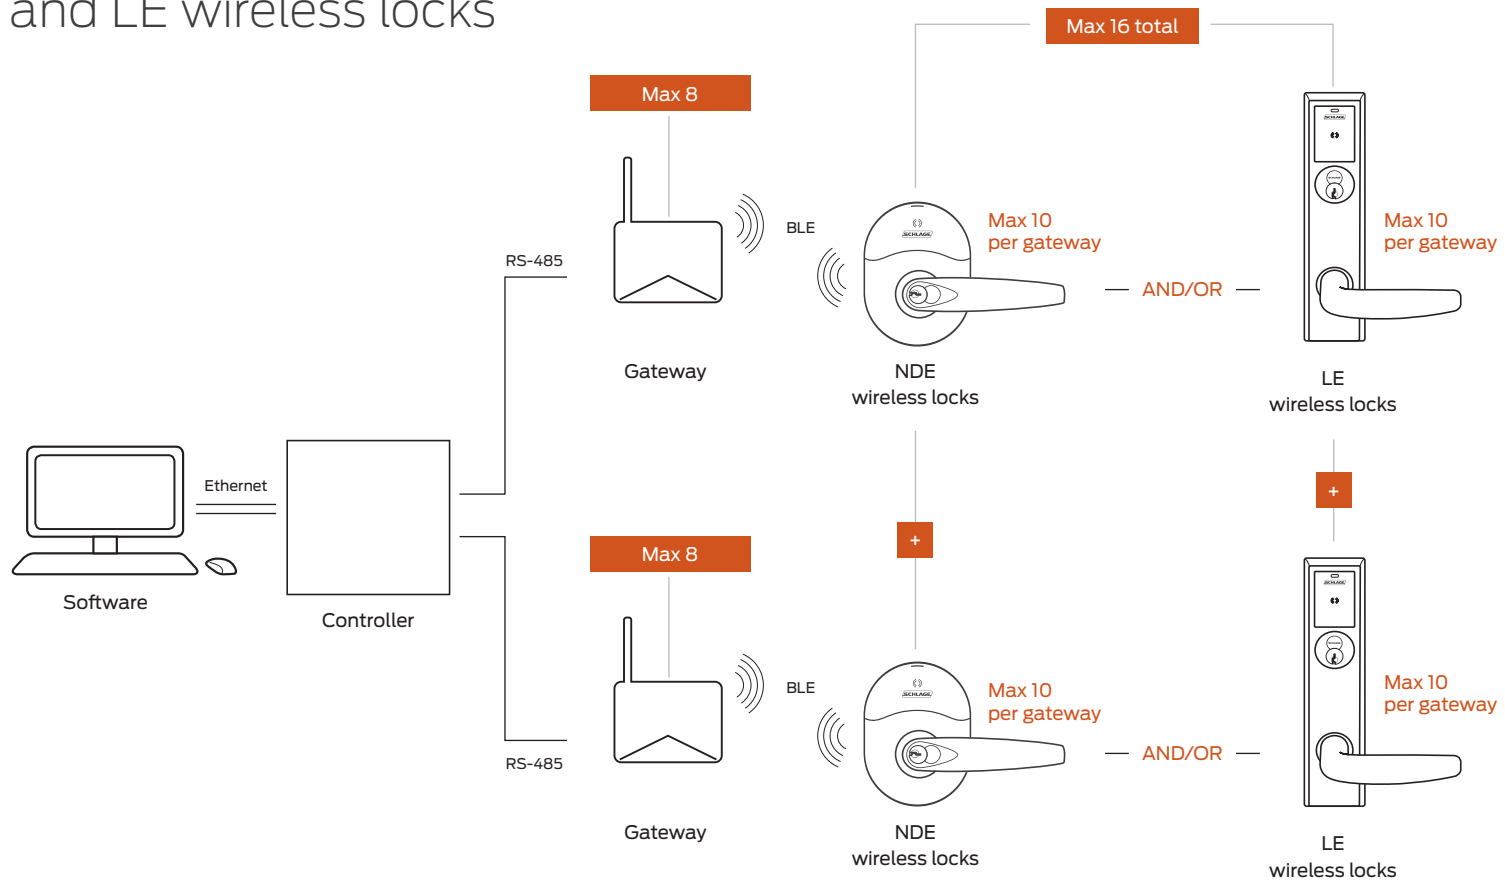

## Gateway (RS-485) integration for NDE and LE wireless locks

Although not specifically addressed on this document, AD Series locks are also supported. See separate AD Series integration for details.

Gateway communication range up to 30' in typical building environments; a detailed site survey is recommended.