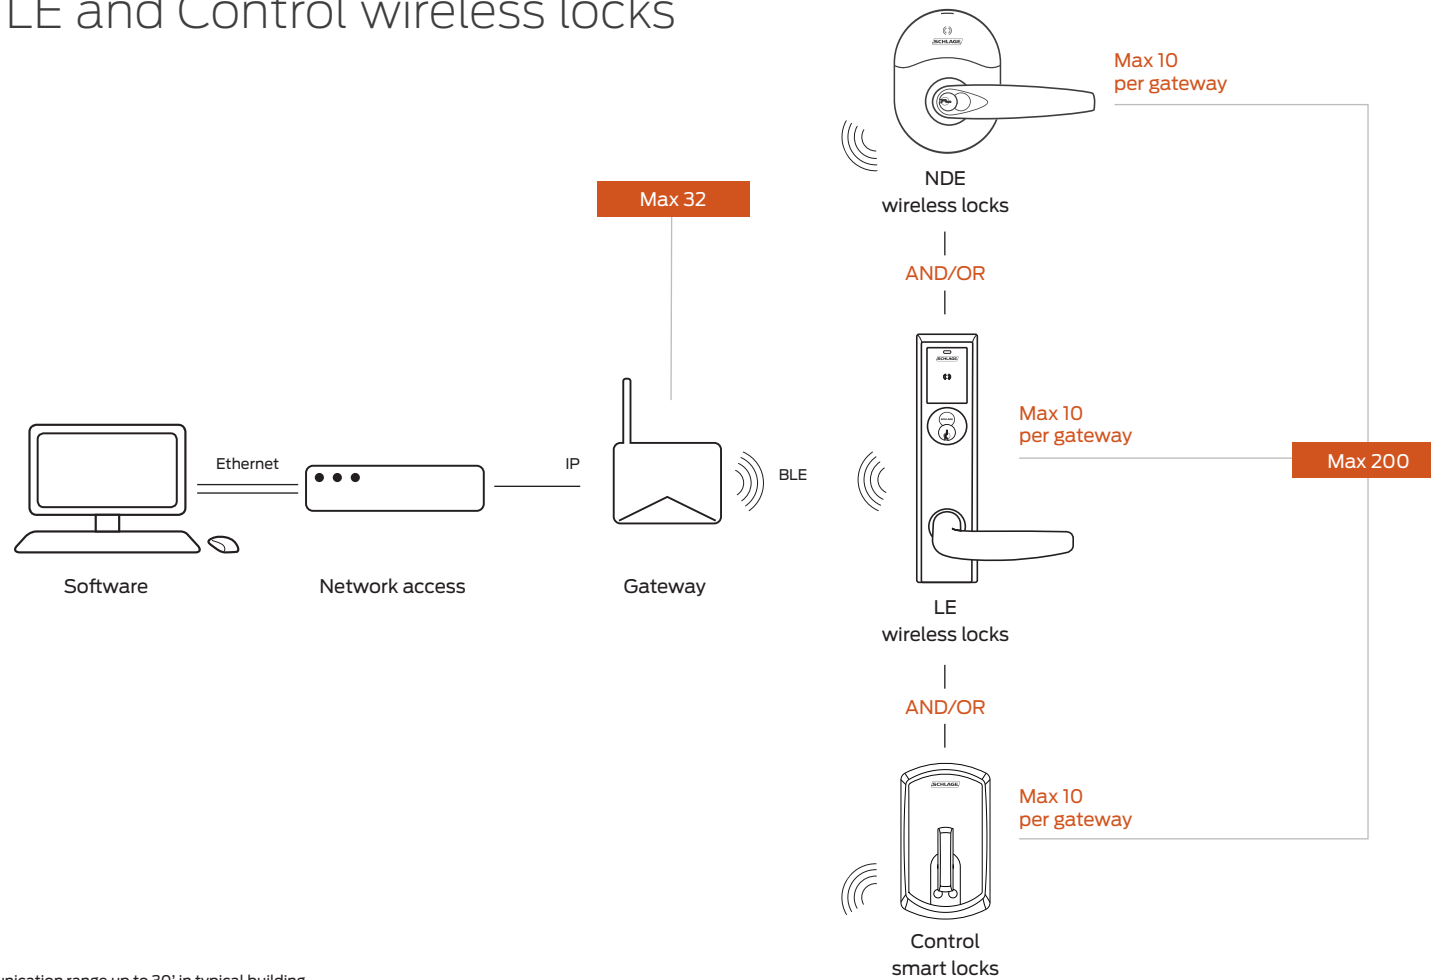

Gateway IP(PoE) integration for NDE, LE and Control wireless locks

Gateway communication range up to 30' in typical building environments; a detailed site survey is recommended.