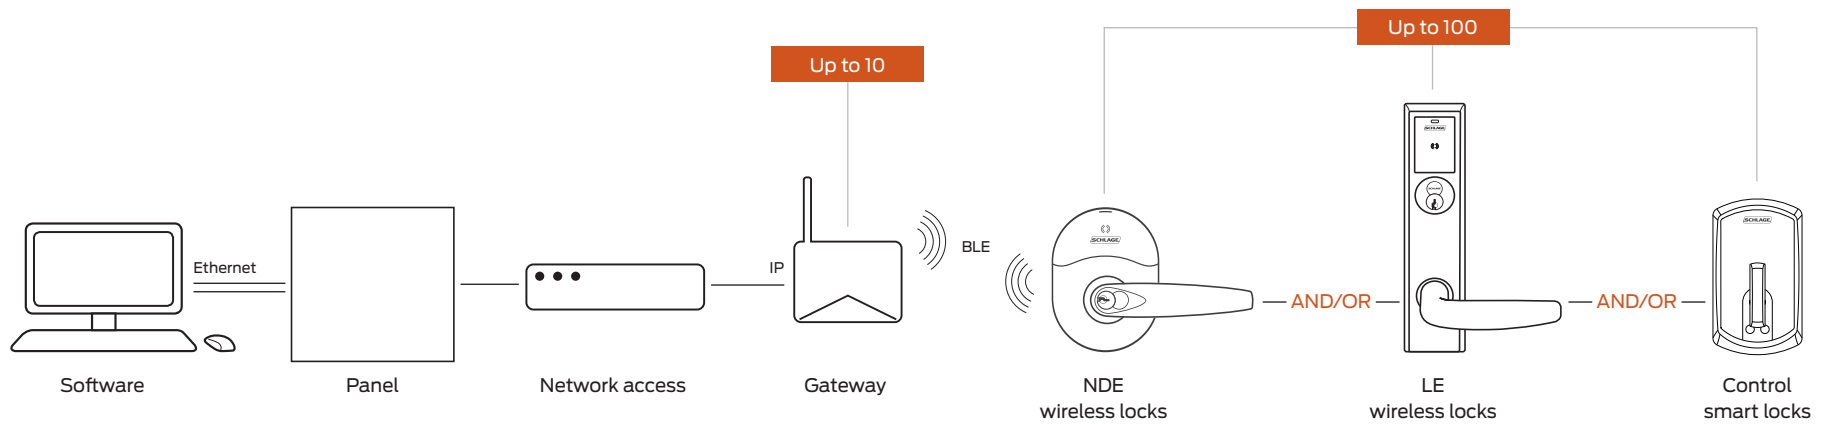

# Gateway IP(PoE) integration for NDE, LE and Control wireless locks

Gateway communication range up to 30' in typical building environments; a detailed site survey is recommended.