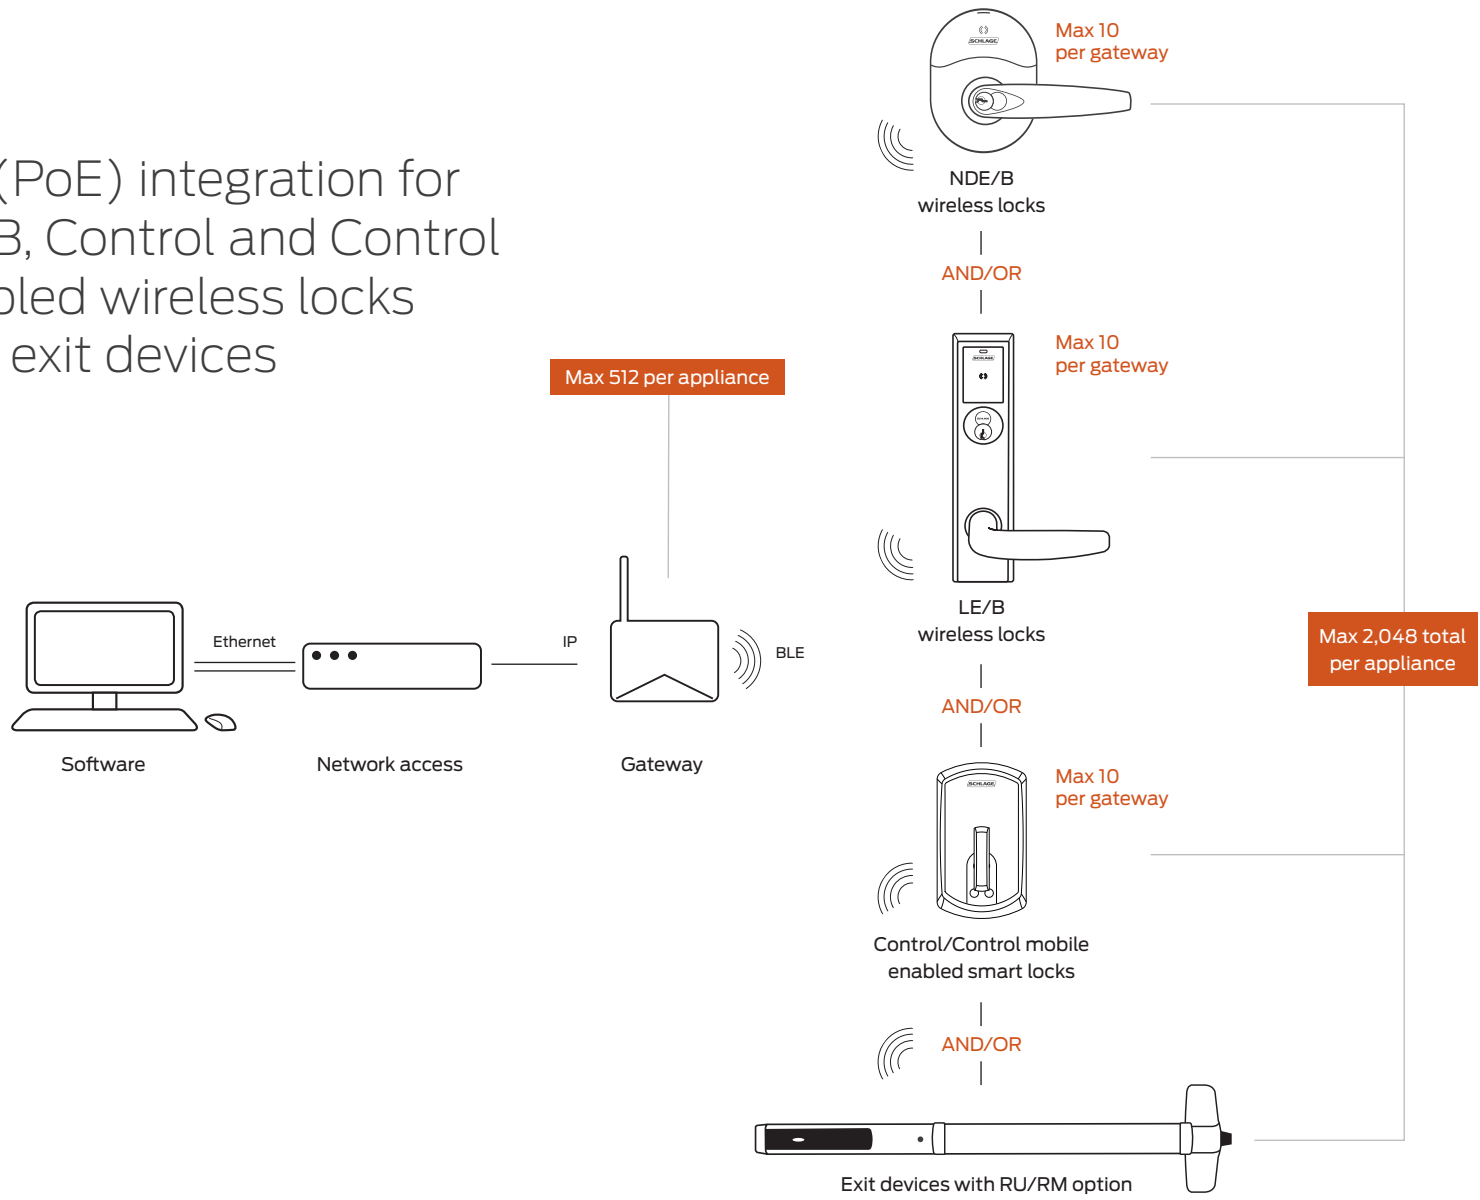

Gateway IP(PoE) integration for NDE/B, LE/B, Control and Control mobile enabled wireless locks and RU/RM exit devices

Gateway communication range up to 30' in typical building environments; a detailed site survey is recommended.