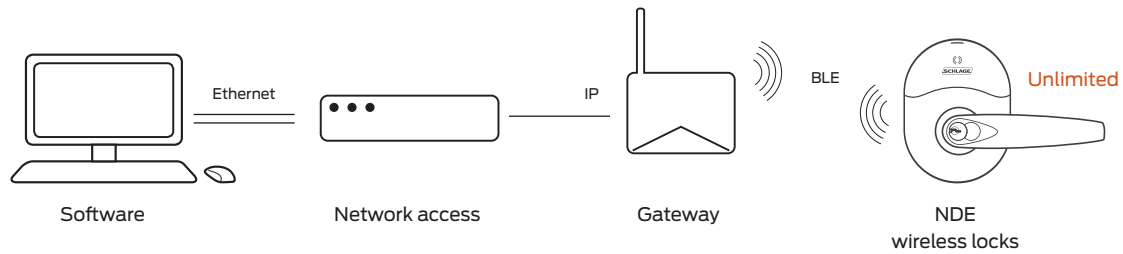

Gateway IP(PoE) integration for NDE wireless locks

Gateway communication range up to 30' in typical building environments; a detailed site survey is recommended.