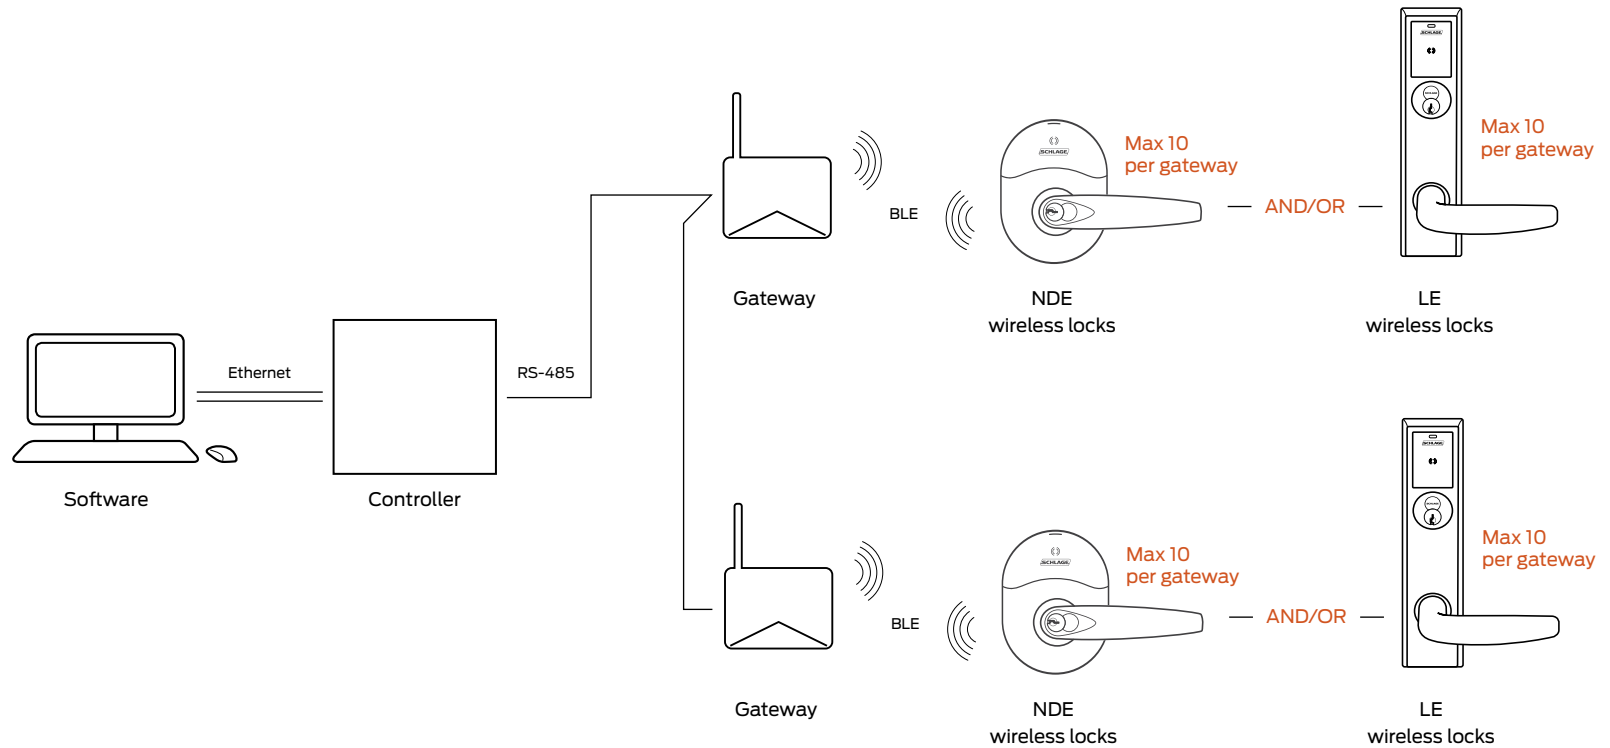

# Gateway (RS-485) integration for NDE and LE wireless locks

Gateway communication range up to 30' in typical building environments; a detailed site survey is recommended.