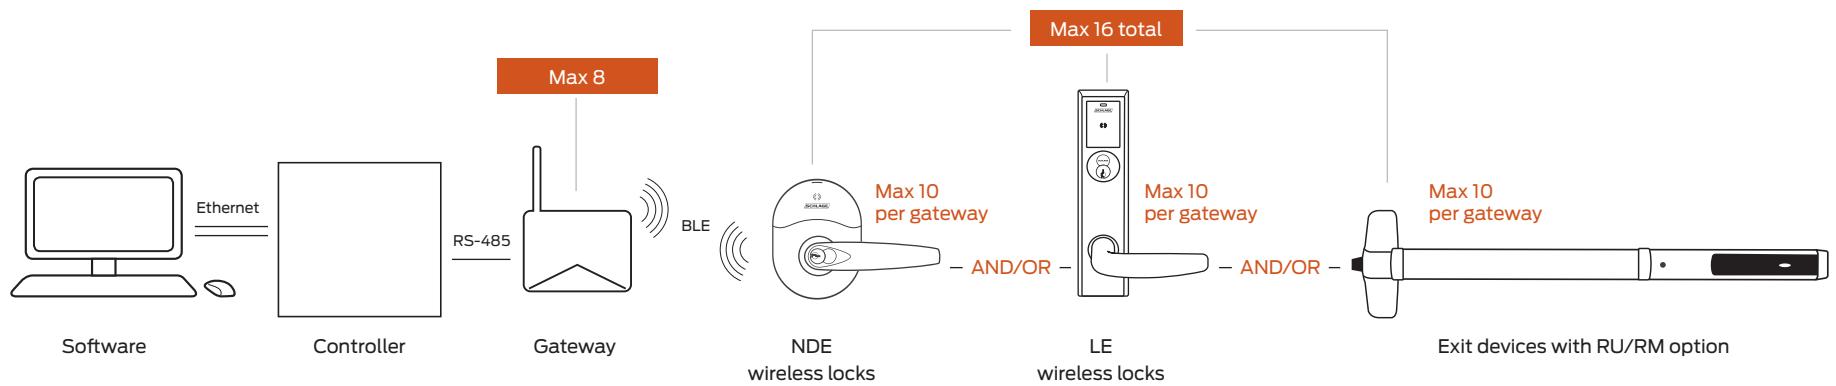

Gateway (RS-485) integration for NDE, LE wireless locks and RU/RM exit devices

Gateway communication range up to 30' in typical building environments; a detailed site survey is recommended.