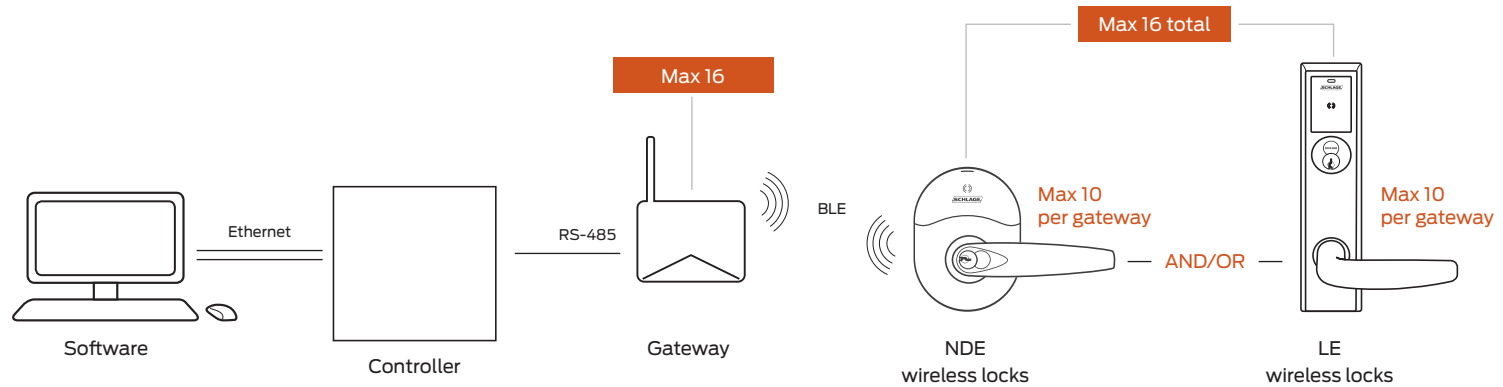

## Gateway (RS-485) integration for NDE and LE wireless locks

Gateway communication range up to 30' in typical building environments; a detailed site survey is recommended.