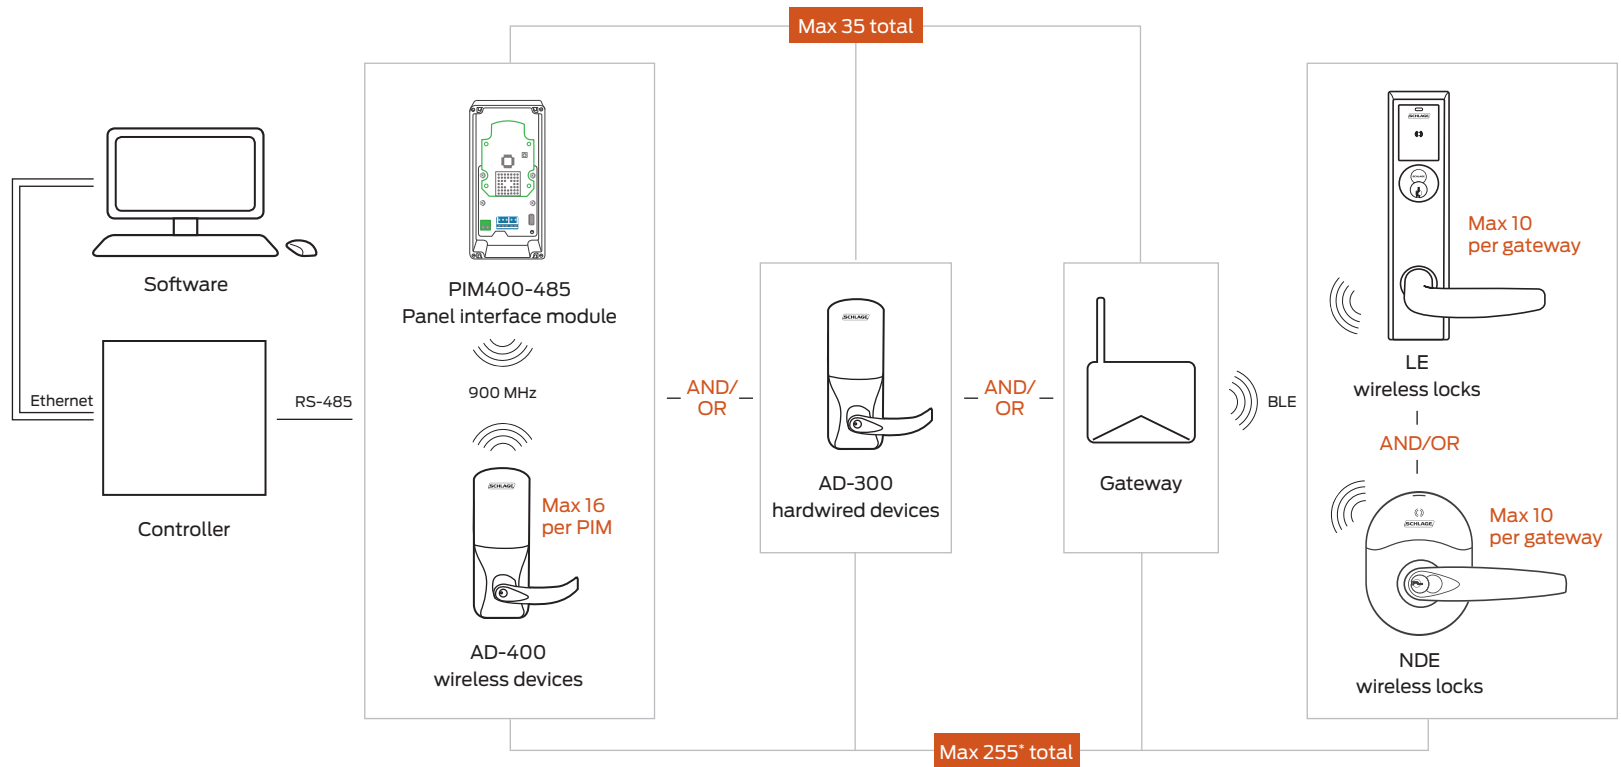

# RS-485 integration for AD-300, AD-400, NDE and LE wireless locks

\*35 if only AD-300s are used

AD-400 wireless range up to 200' in typical building construction, up to 1000' line of sight.

Gateway communication range up to 30' in typical building environments; a detailed site survey is recommended.