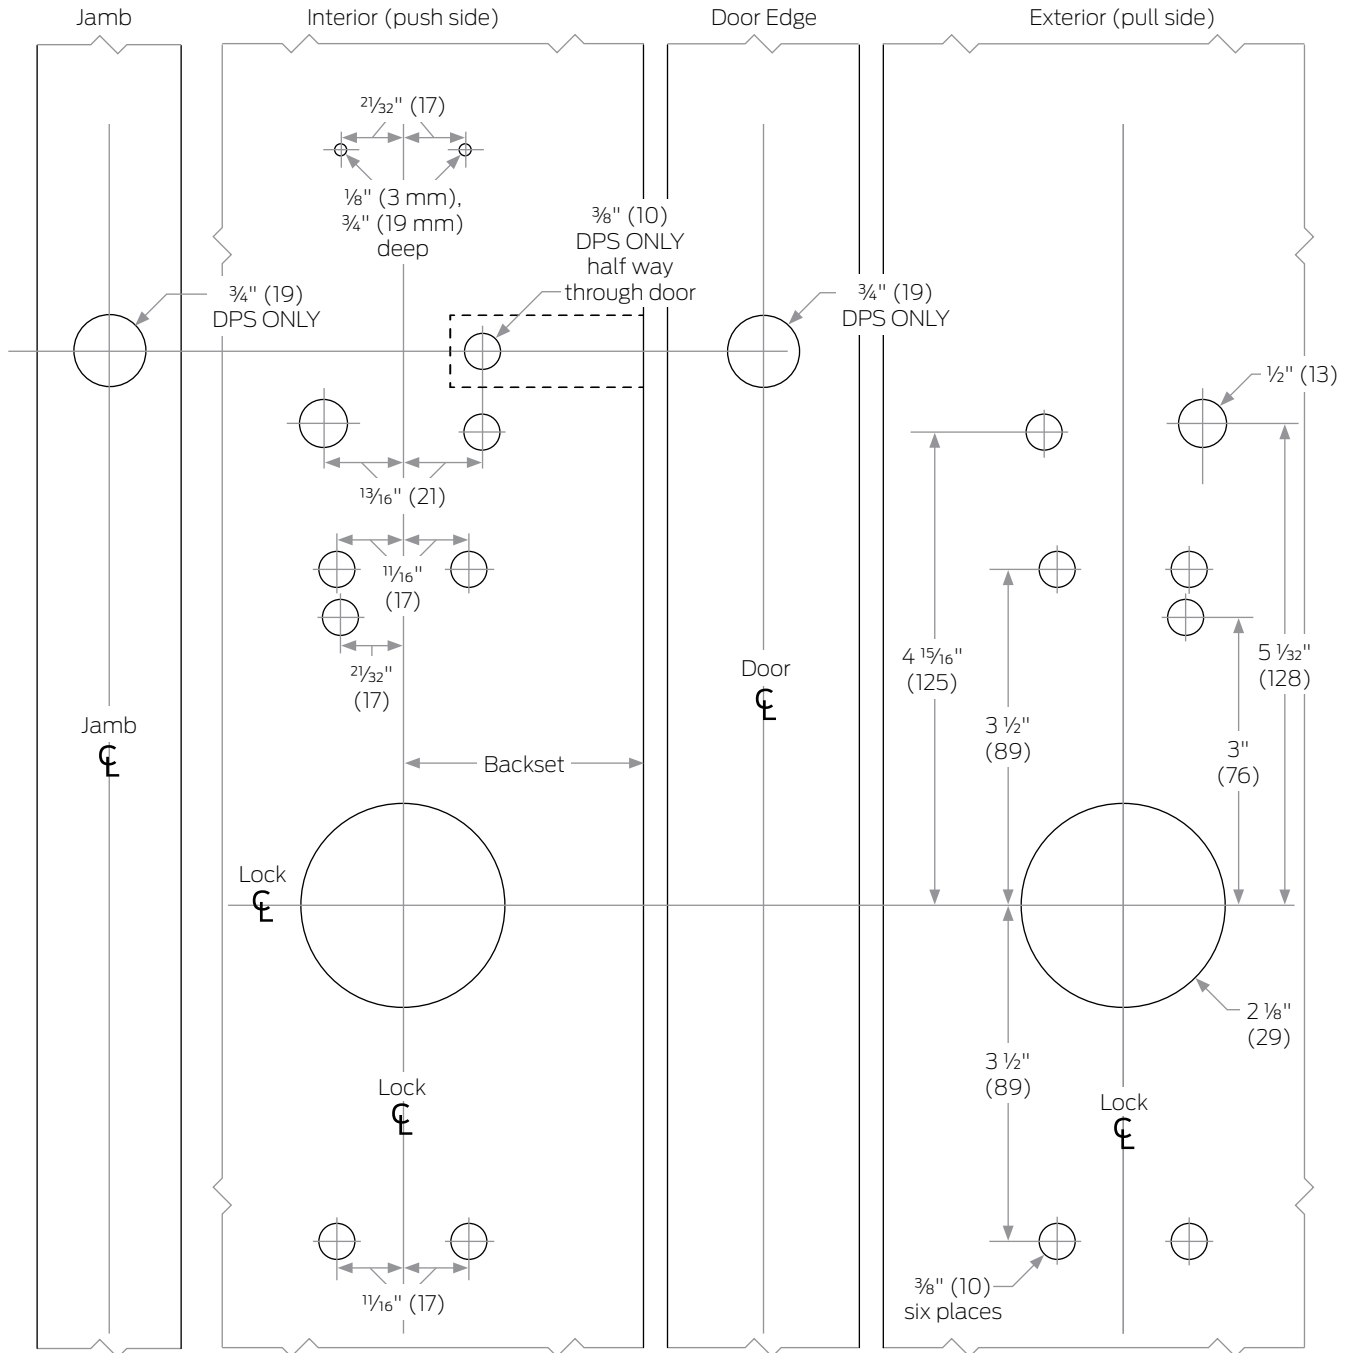

XE360-Series

Models XE360-EW X VD99

- Door Type:** Wood, flat or beveled
- Door Thickness:** 1 3/4" (44 mm)
- Faceplate:** n/a
- Backsets:** **Varies**

Dimensions shown in parentheses () are in millimeters.
 Drawing not to scale.

Door preparation template