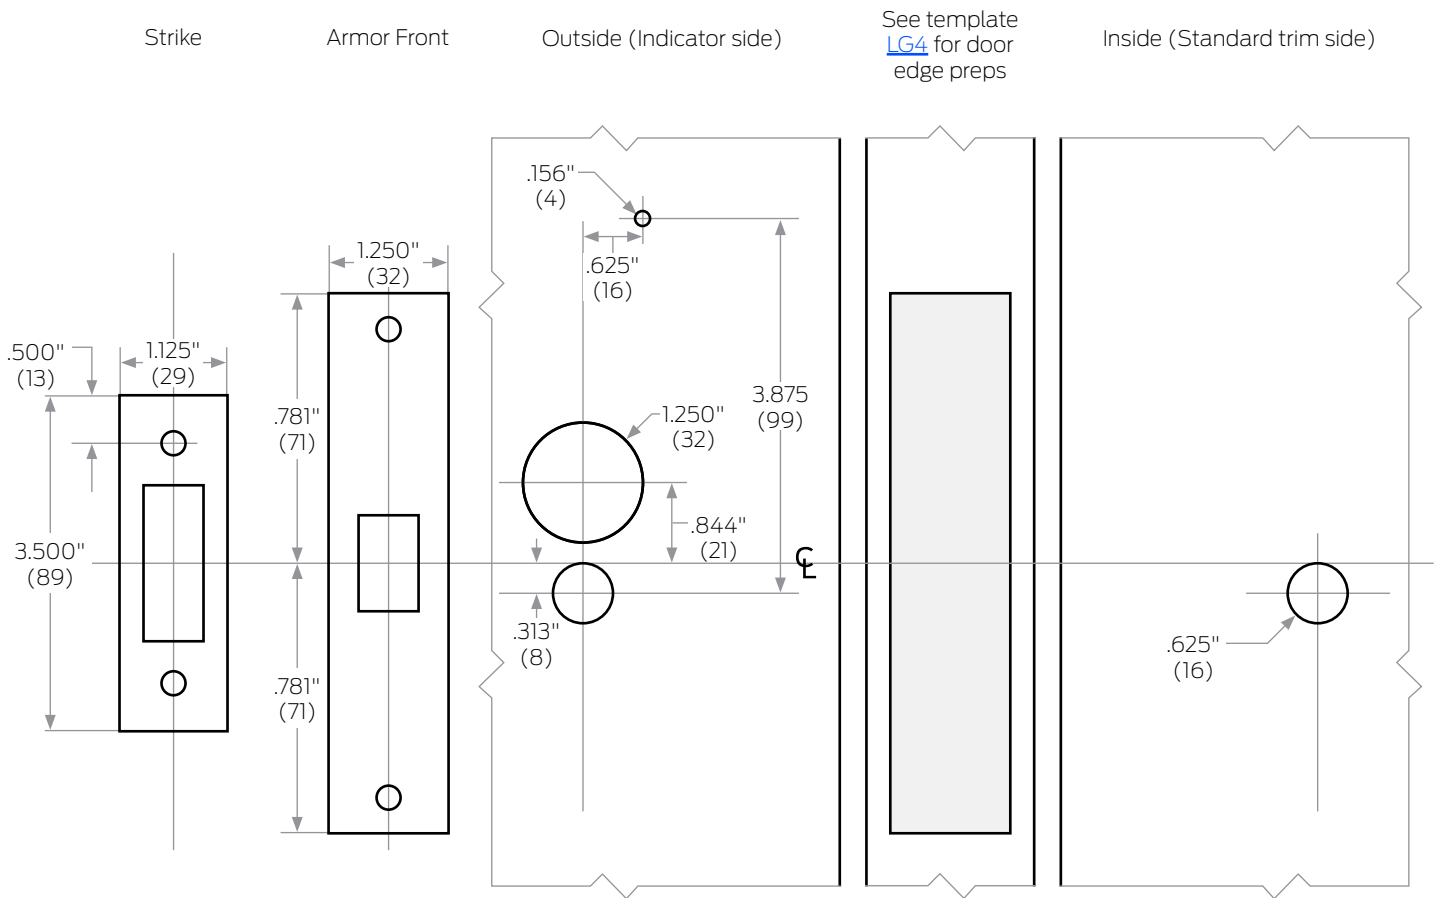

ALLEGION™

L400-Series Gen 2 Indicator

Functions: L460

Indicator Side	Trim
Outside	Sectional
Inside	Escutcheon
Dual	

Left Hand (LH) Door Shown

Refer to Template [LG2](#) for case and strike dimensions and if applicable information to prepare the door for wire routing. Armor front deadbolt, auxiliary latch and latchbolt holes shown for dimensional purposes only. Use door edge measurements for door preparation.

Dimensions shown in parentheses () are in millimeters.

Drawing not to scale.

Door preparation template

LG218