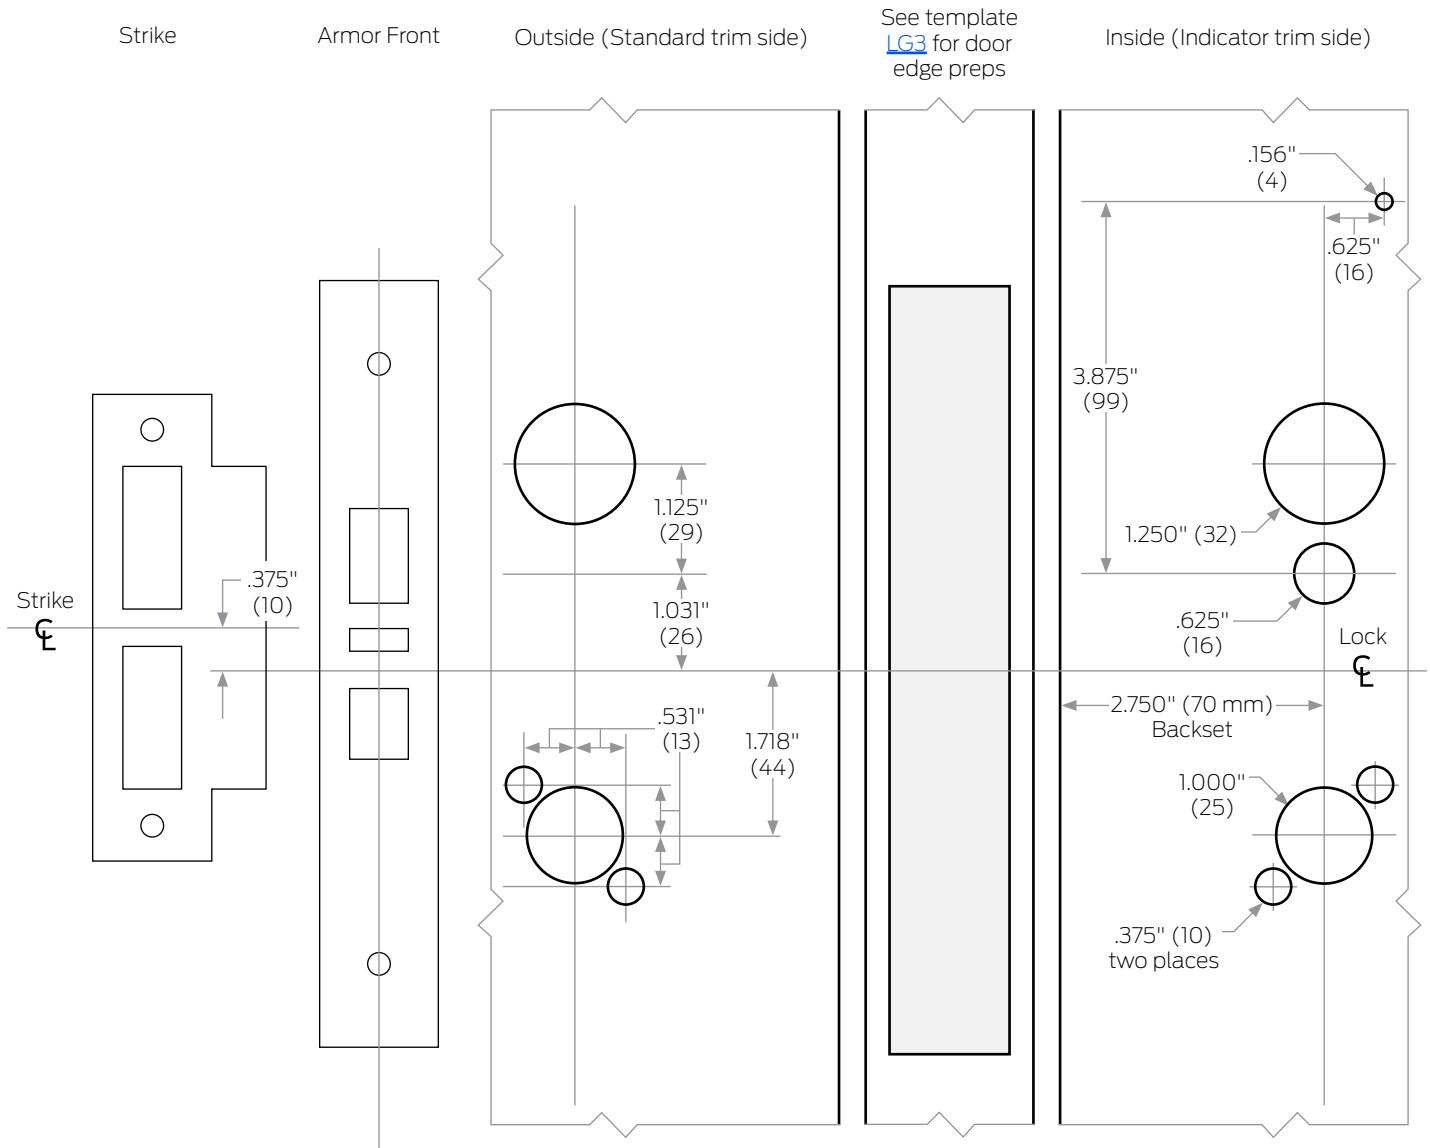

ALLEGION™

L9000-Series Gen 2 Indicator

Functions: L/LV9050, L/LV9056, L/LV9060,
L/LV9071, L/LV9077, L/LV9456, L/LV9457,
L/LV9458, L9466, L9473, L/LV9480,
L/LV9485

Indicator Side	Trim
Outside	Sectional
Inside	Escutcheon
Dual	

Left Hand (LH) Door Shown

Refer to Template [LG1](#) for case and strike dimensions and if applicable information to prepare the door for wire routing. Armor front deadbolt, auxiliary latch and latchbolt holes shown for dimensional purposes only. Use door edge measurements for door preparation.

Dimensions shown in parentheses () are in millimeters.

Drawing not to scale.

Door preparation template

LG208