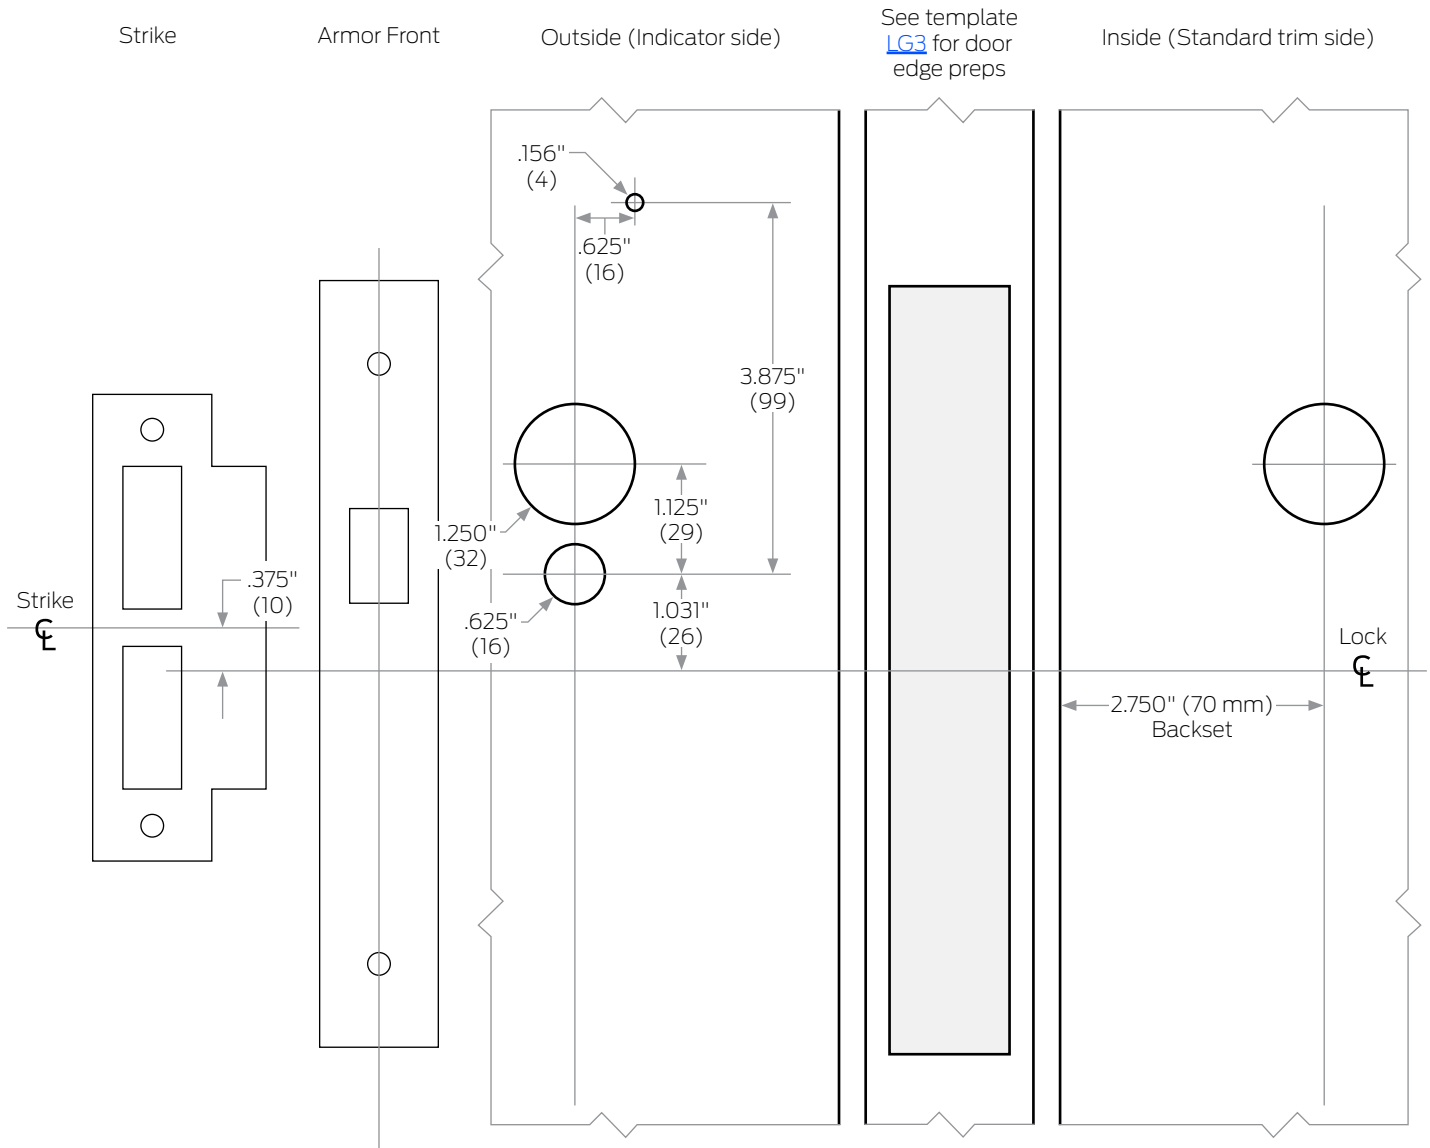

ALLEGION™

L9000-Series Gen 2 Indicator

Functions: L9462, L9463

Indicator Side	Trim
Outside	Sectional
Inside	Escutcheon
Dual	

Left Hand (LH) Door Shown

Refer to Template [LG1](#) for case and strike dimensions and if applicable information to prepare the door for wire routing. Armor front deadbolt, auxiliary latch and latchbolt holes shown for dimensional purposes only. Use door edge measurements for door preparation.

Dimensions shown in parentheses () are in millimeters.

Drawing not to scale.

Door preparation template

LG205