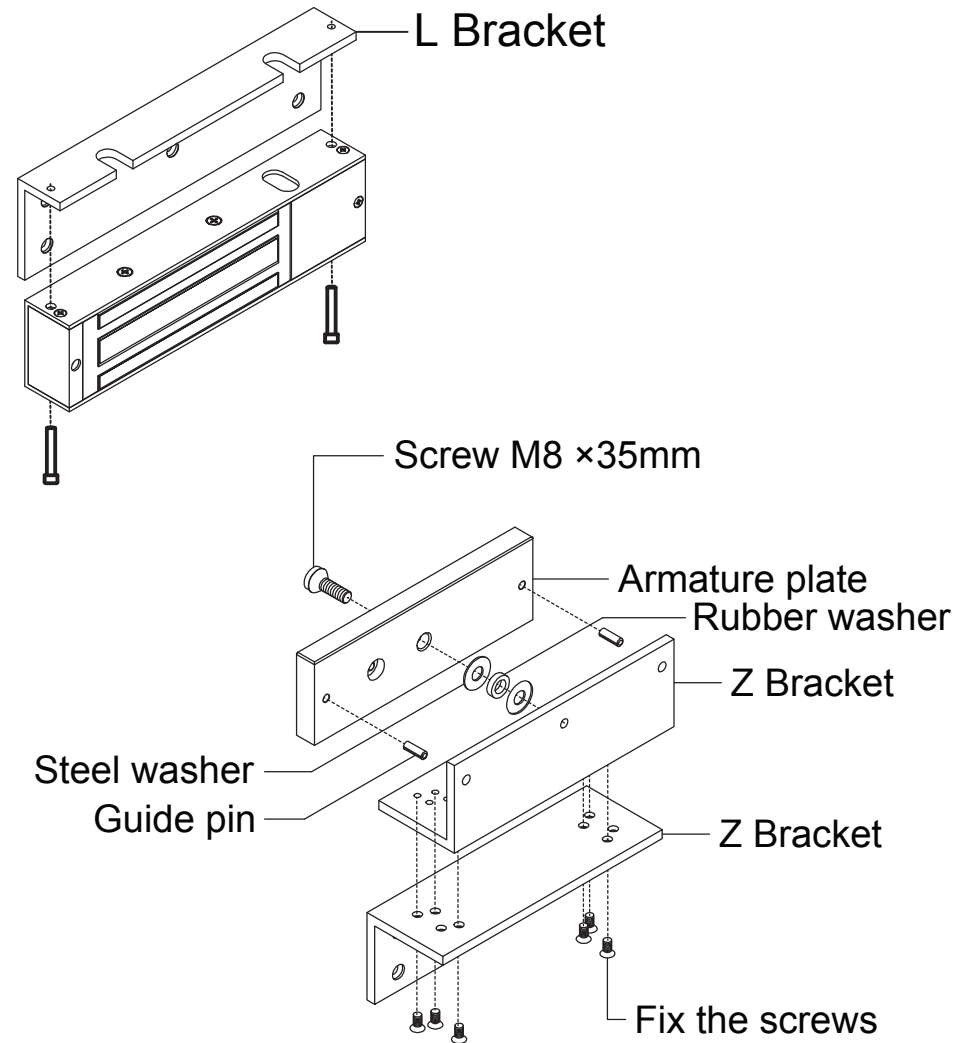

MG Series Brackets MZBK 600/MZBK 1200/MLBK 600/MLBK 1200

Standard armature plate diagram

L & Z Auxiliary bracket diagram

For details regarding the limited warranty:

Customer Service

1-877-671-7011

www.allegion.com/us