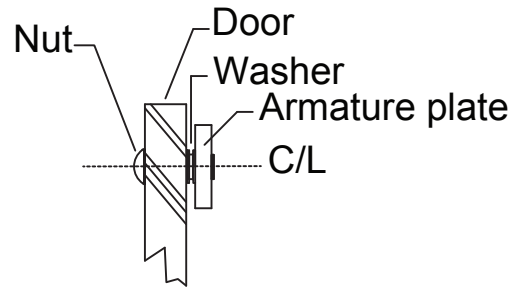

MG Series Brackets MZBK 600/MZBK 1200/MLBK 600/MLBK 1200

Standard armature plate diagram

L & Z Auxiliary bracket diagram

For details regarding the limited warranty:

Customer Service

1-877-671-7011

www.allegion.com/us