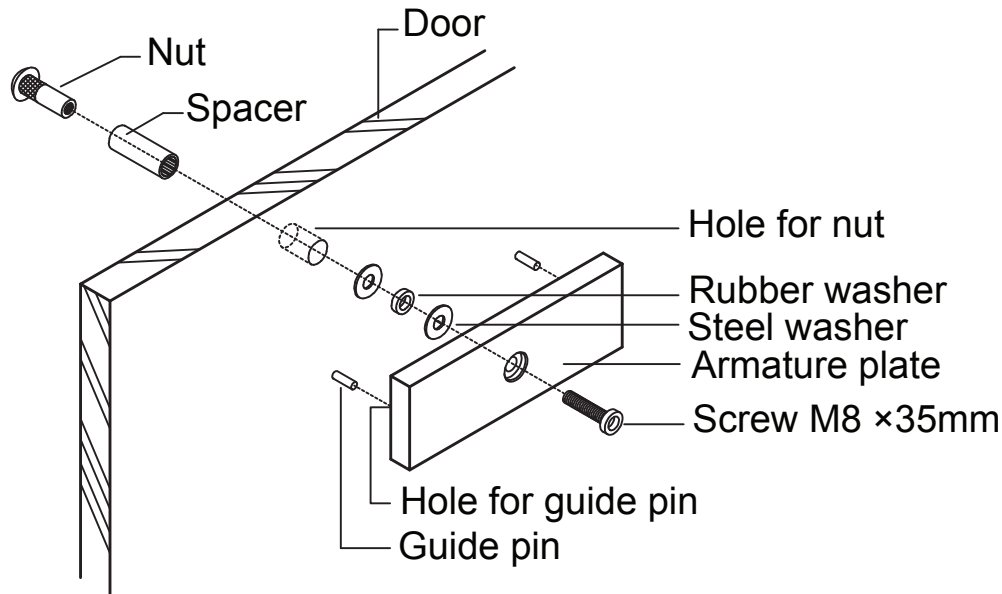

MG Series Brackets MZBK 600/MZBK 1200/MLBK 600/MLBK 1200

Standard armature plate diagram

L & Z Auxiliary bracket diagram

For details regarding the limited warranty:

Customer Service

1-877-671-7011

www.allegion.com/us