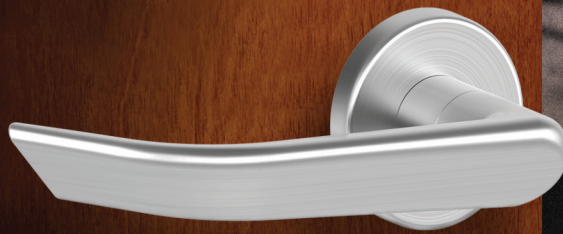

# Suiting guide

Featuring M Collection decorative  
levers for Schlage® and Von Duprin®

# Introducing the M Collection ergonomic levers

Door hardware is both a functional

Door handles, as ubiquitous as they are, have in large part become graphic expressions for the architecture. But while specifications are often made based on the silhouette of that specific form, little thought is given to the experience of that interaction. The ergonomic levers of the M Collection changes this paradigm. Ergonomics, design and experience were considered as one instead of at the expense of the other. How we engage the door and from where we approach door, coupled with the needs of an active aging population, were all factors considered, resulting in an all new experience.

These levers are packed with style and durability. They are constructed of solid

brass or solid stainless steel for a strong-yet-comfortable feel. They also feature bi-directional, independent movement allowing upward and downward motion without disrupting the opposite side of the door.