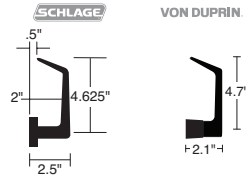

Finish options											
Color	Bright brass	Satin brass	Satin bonze	Oil rubbed bonze	Satin nickel	Matte black	Bright chrome	Satin chrome	Bright stainless steel	Satin stainless steel	Aged bronze
BHMA number	605	606	612	613	619	622	625	626/ 626AM	629	630/ 630AM	643
US number	US3	US4	US10	US10B	US15	US19	US26	US26D	US32	US32D	US11

AM = Antimicrobial

Note: Von Duprin 33A, 95 and 99 exit devices not available in 619 and 630 finishes. See pricebook for additional trim and finish availability.

Schlage LE not available in 613, 629, 630, and 630 AM finishes.

05
♿

06
♿

07
♿

Accent²
♿

Asti²
♿

Latitude¹
♿

1. Not available on in 612 or 613 finish.

2. Not available on in 629 or 630 finish.

To learn more about suiting of Schlage and Von Duprin products with our decorative or standard levers contact your security consultant or visit us.allegion.com.