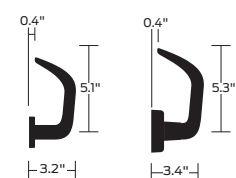

SCHLAGE

VON DUPRIN

**ME3**

SCHLAGE

VON DUPRIN

Finish options									
Color	Bright brass	Satin brass	Satin nickel	Matte black	Bright chrome	Satin chrome	Bright stainless steel	Satin stainless steel	Aged bronze
BHMA number	605	606	619	622	625	626/626AM	629	630/630AM	643
US number	US3	US4	US15	US19	US26	US26D	US32	US32D	US11