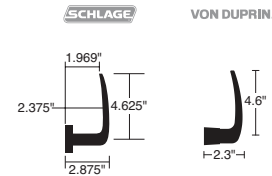

Finish options											
Color	Bright brass	Satin brass	Satin bonze	Oil rubbed bonze	Satin nickel	Matte black	Bright chrome	Satin chrome	Bright stainless steel	Satin stainless steel	Aged bronze
BHMA number	605	606	612	613	619	622	625	626/ 626AM	629	630/ 630AM	643
US number	US3	US4	US10	US10B	US15	US19	US26	US26D	US32	US32D	US11

AM = Antimicrobial

Note: Von Duprin 33A, 95 and 99 exit devices not available in 619 and 630 finishes. See pricebook for additional trim and finish availability.

Schlage LE not available in 613, 629, 630, and 630 AM finishes.

05
♿

06
♿

07
♿

Accent²
♿

Asti²
♿

Latitude¹
♿

1. Not available on in 612 or 613 finish.

2. Not available on in 629 or 630 finish.

To learn more about suiting of Schlage and Von Duprin products with our decorative or standard levers contact your security consultant or visit us.allegion.com.